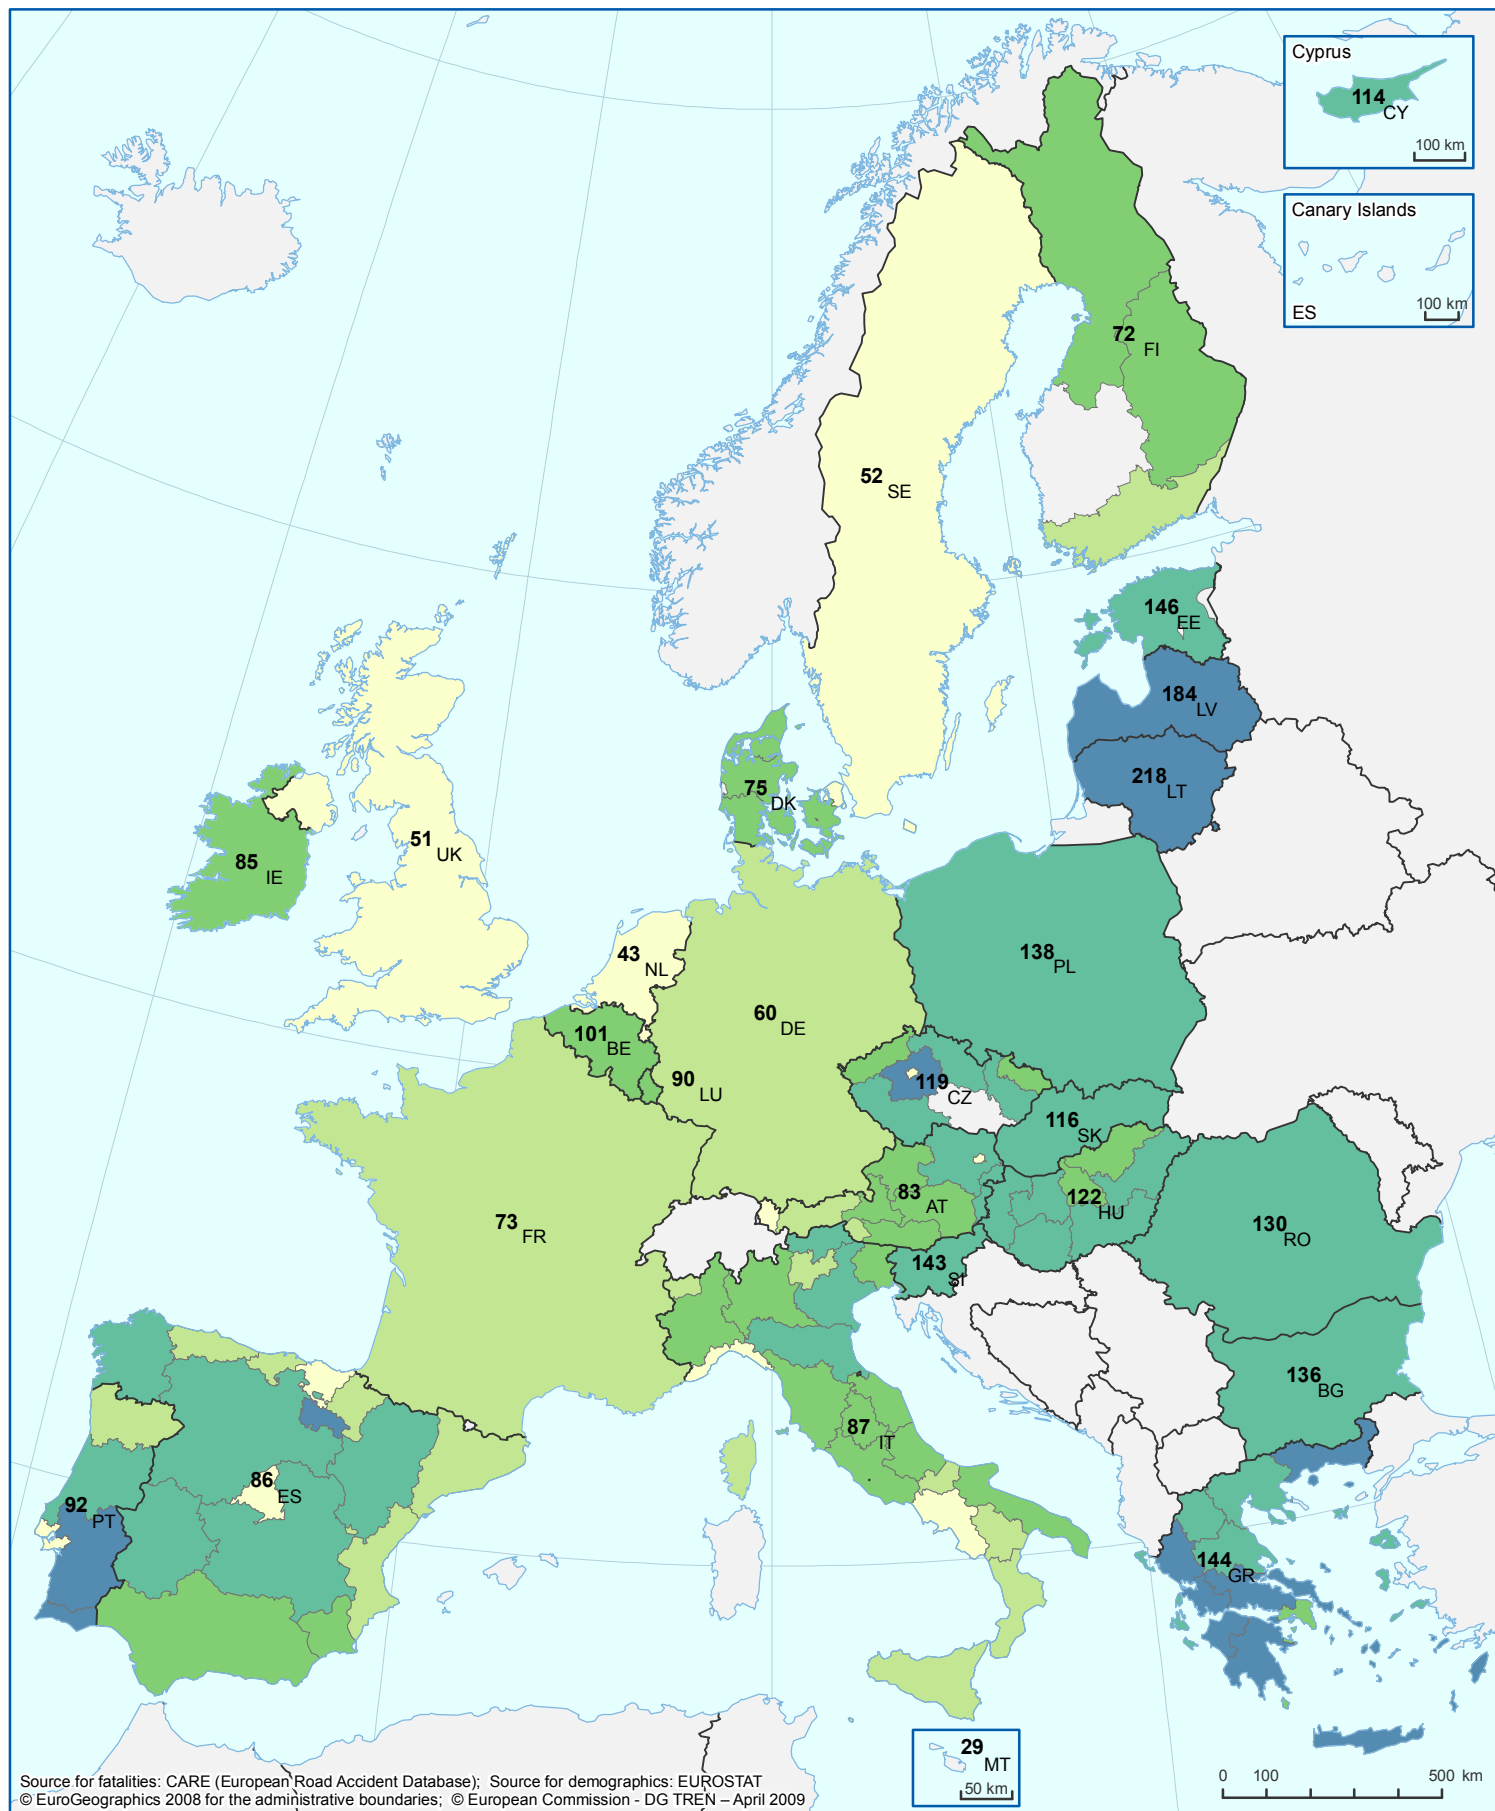

# Road Deaths per Million Inhabitants 2007

NUTS-2 Regions

 / 1 000 000

EU = 86

Source for fatalities: CARE (European Road Accident Database); Source for demographics: EUROSTAT  
© EuroGeographics 2008 for the administrative boundaries; © European Commission - DG TREN - April 2009