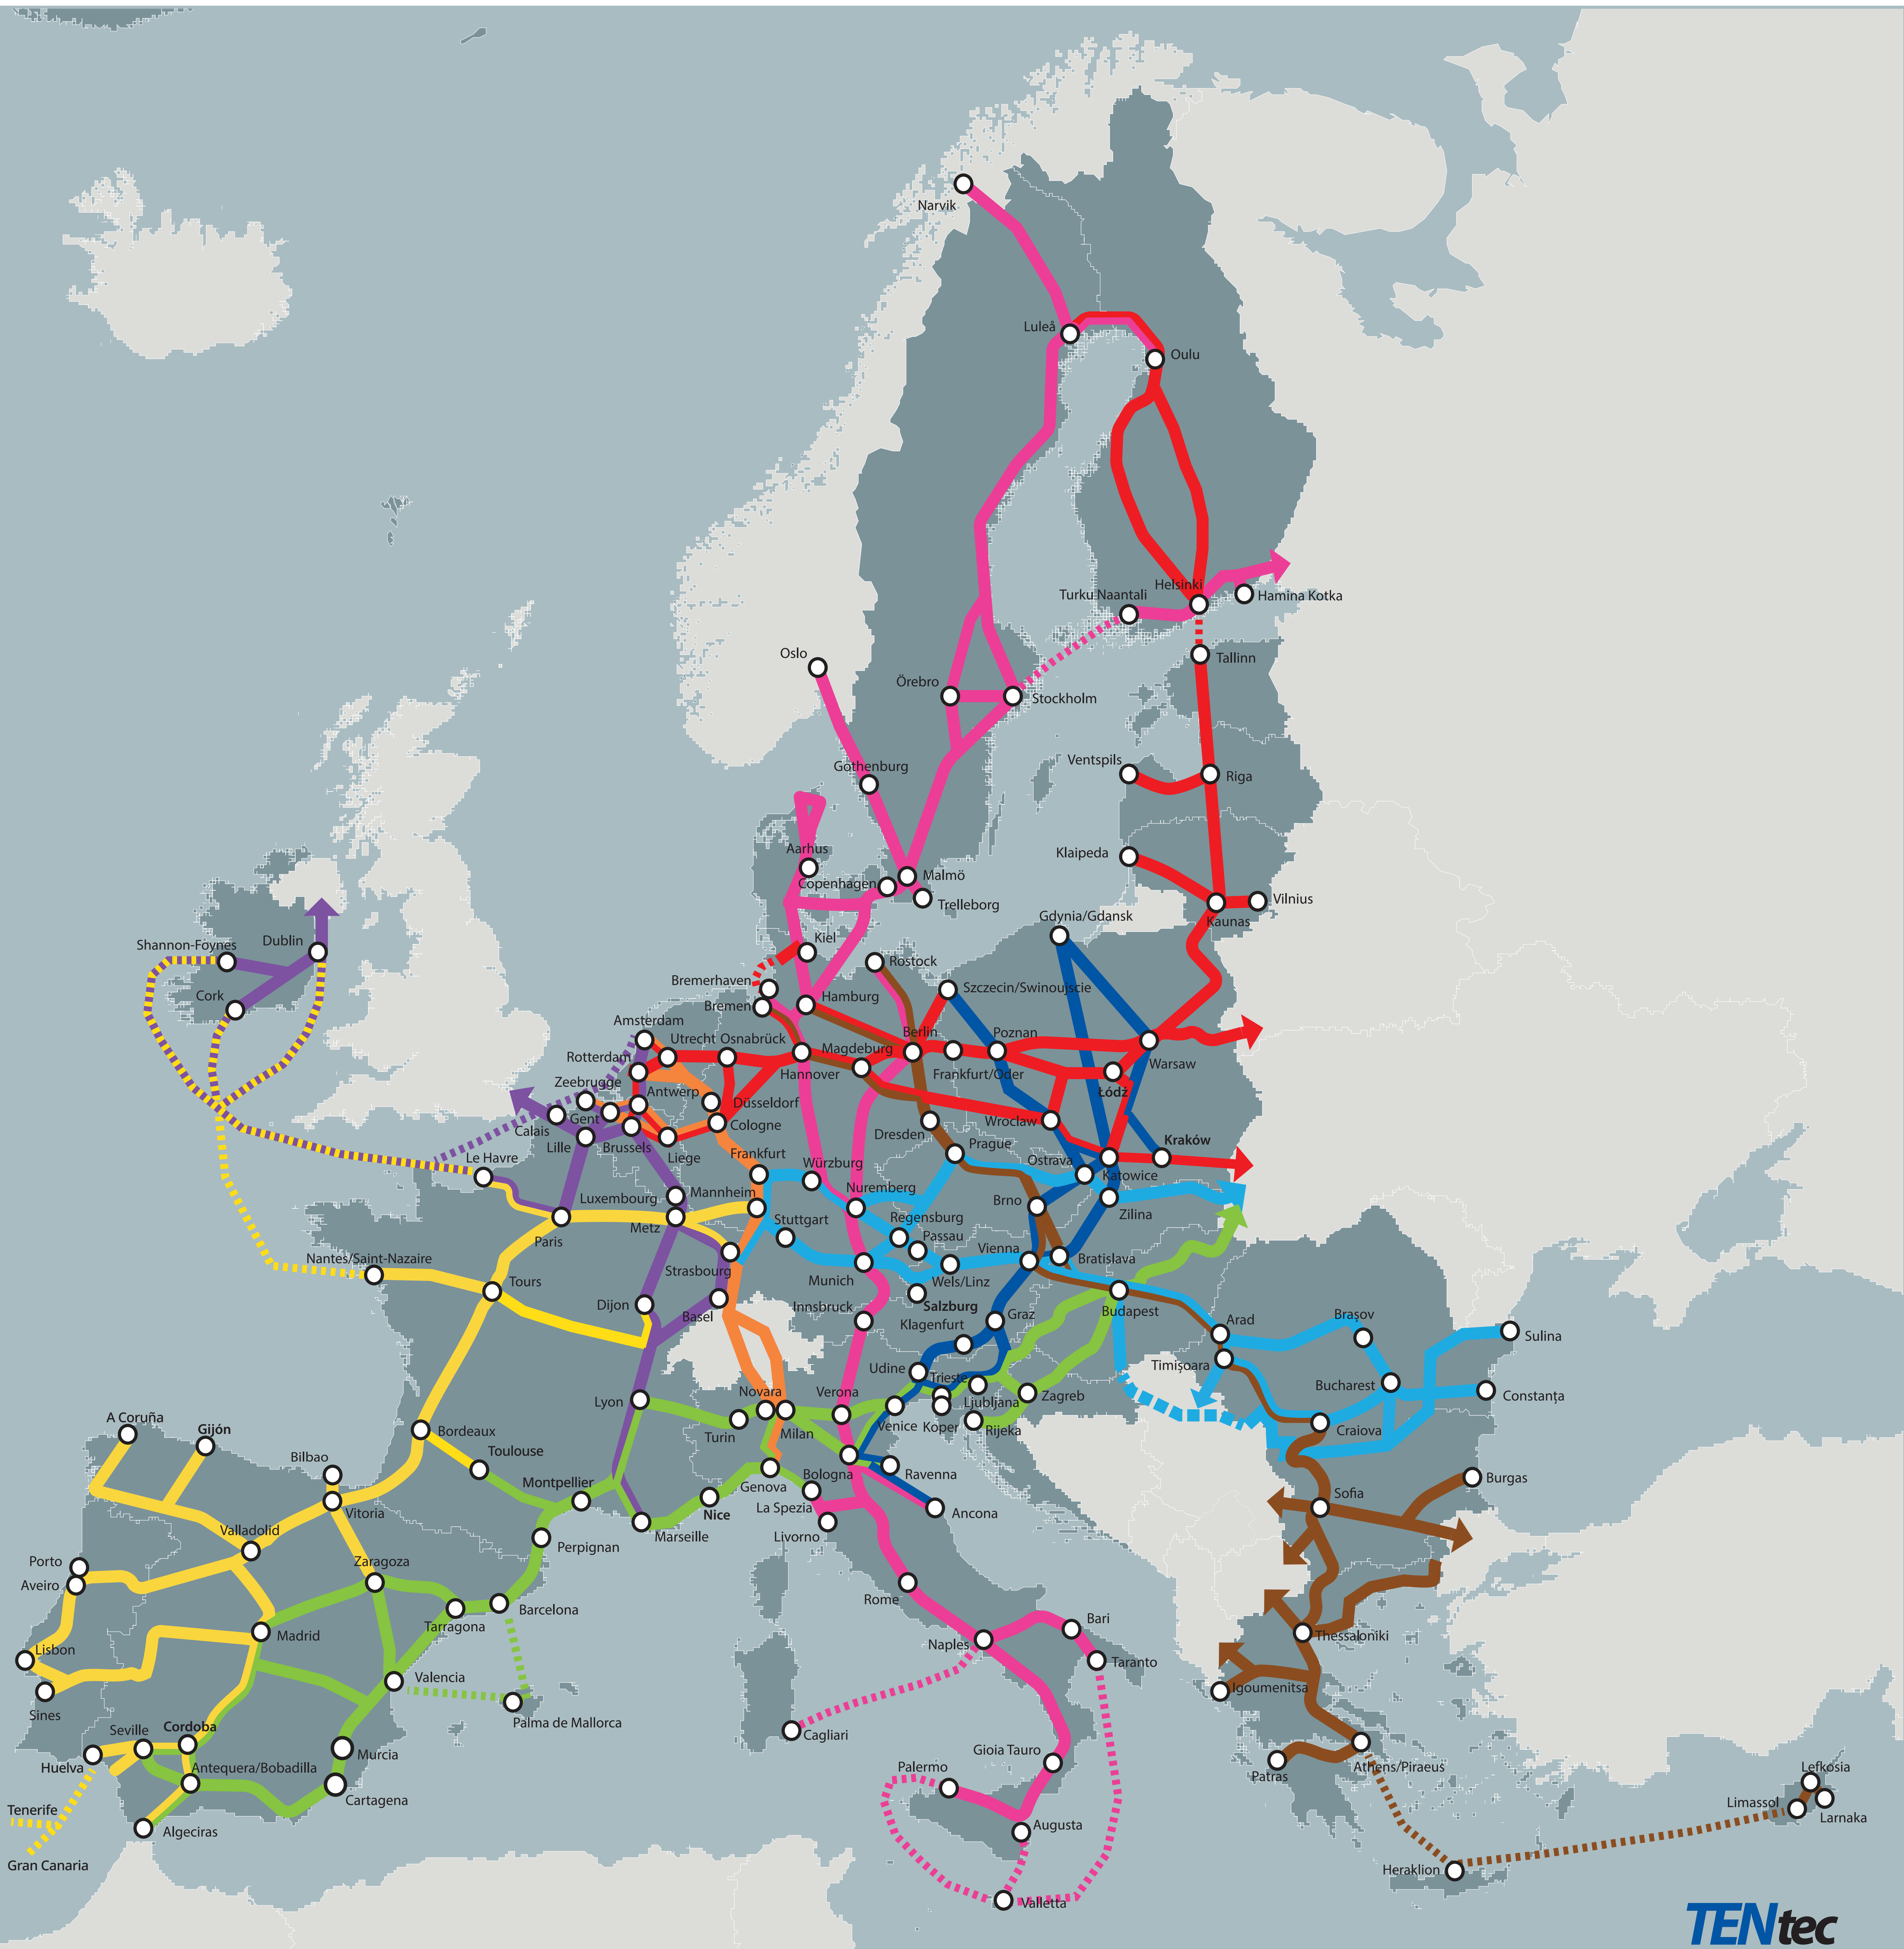

# TRANS-EUROPEAN TRANSPORT NETWORK TEN-T CORE NETWORK CORRIDORS

### Legend

- BALTIC - ADRIATIC
- NORTH SEA - BALTIC
- MEDITERRANEAN
- ORIENT / EAST-MED
- SCANDINAVIAN - MEDITERRANEAN
- RHINE - ALPINE
- ATLANTIC
- NORTH SEA - MEDITERRANEAN
- RHINE - DANUBE

REGULATION (EU) 2021/1153 O.J. L 249/38 14.07.2021