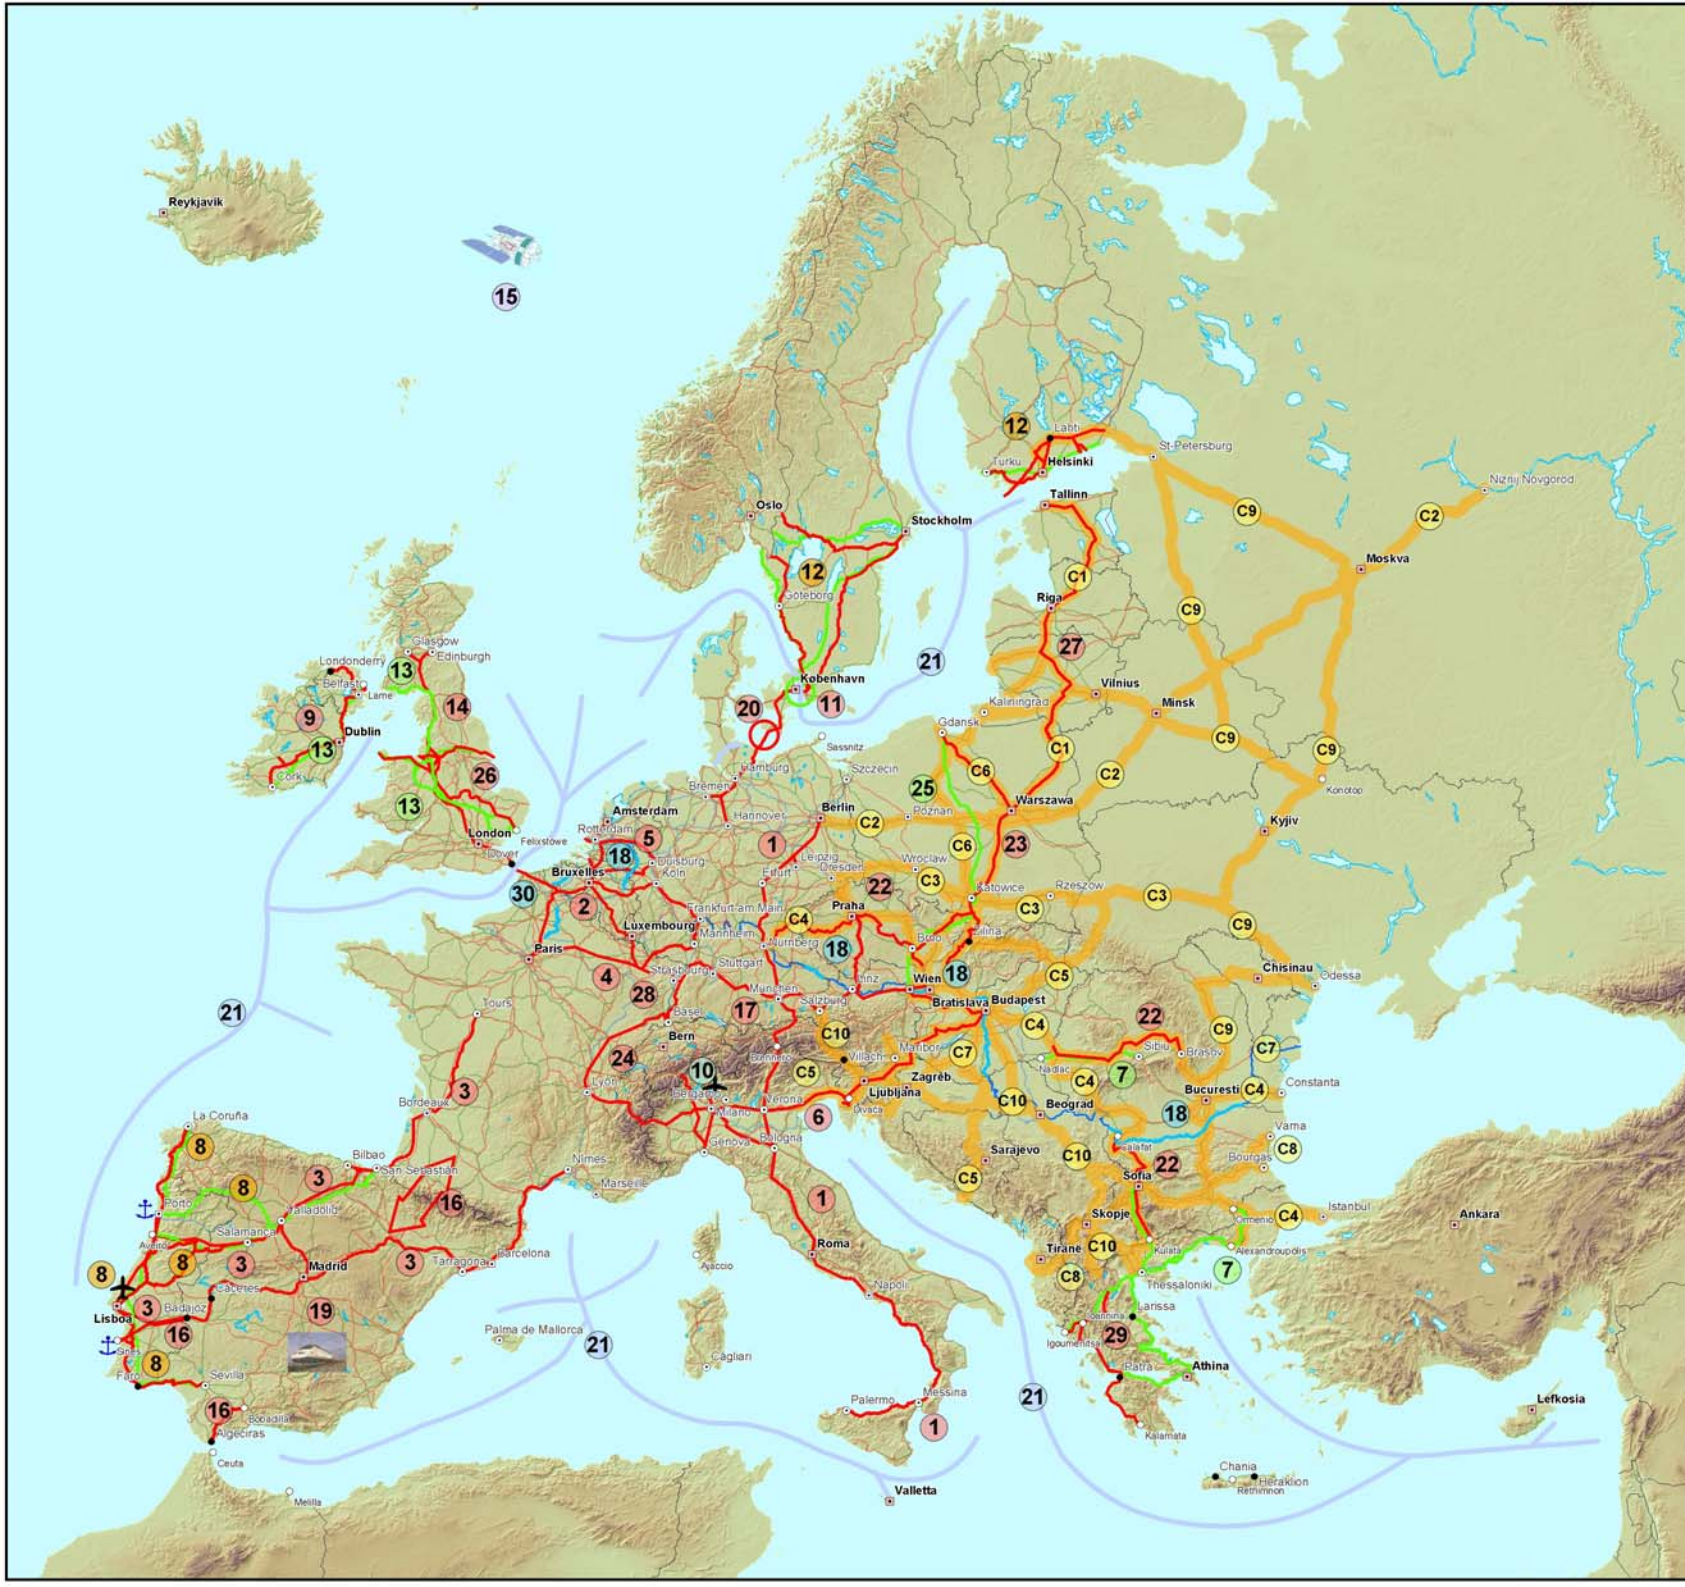

Trans-European Transport Network and TEN-T priority projects

TEN-T priority projects

- Road
- Railway
- Inland waterway
- Motorway of the sea
- Airport projects
- Port projects

TEN-T network

- TEN-T Road
- TEN-T Railway
- TEN-T Inland waterway

Pan-European transport corridors

- Corridor numbers

Project section numbers

- Road project
- Railway project
- Multimodal project
- Inland waterway project
- Motorway of the sea
- Airport
- Galileo