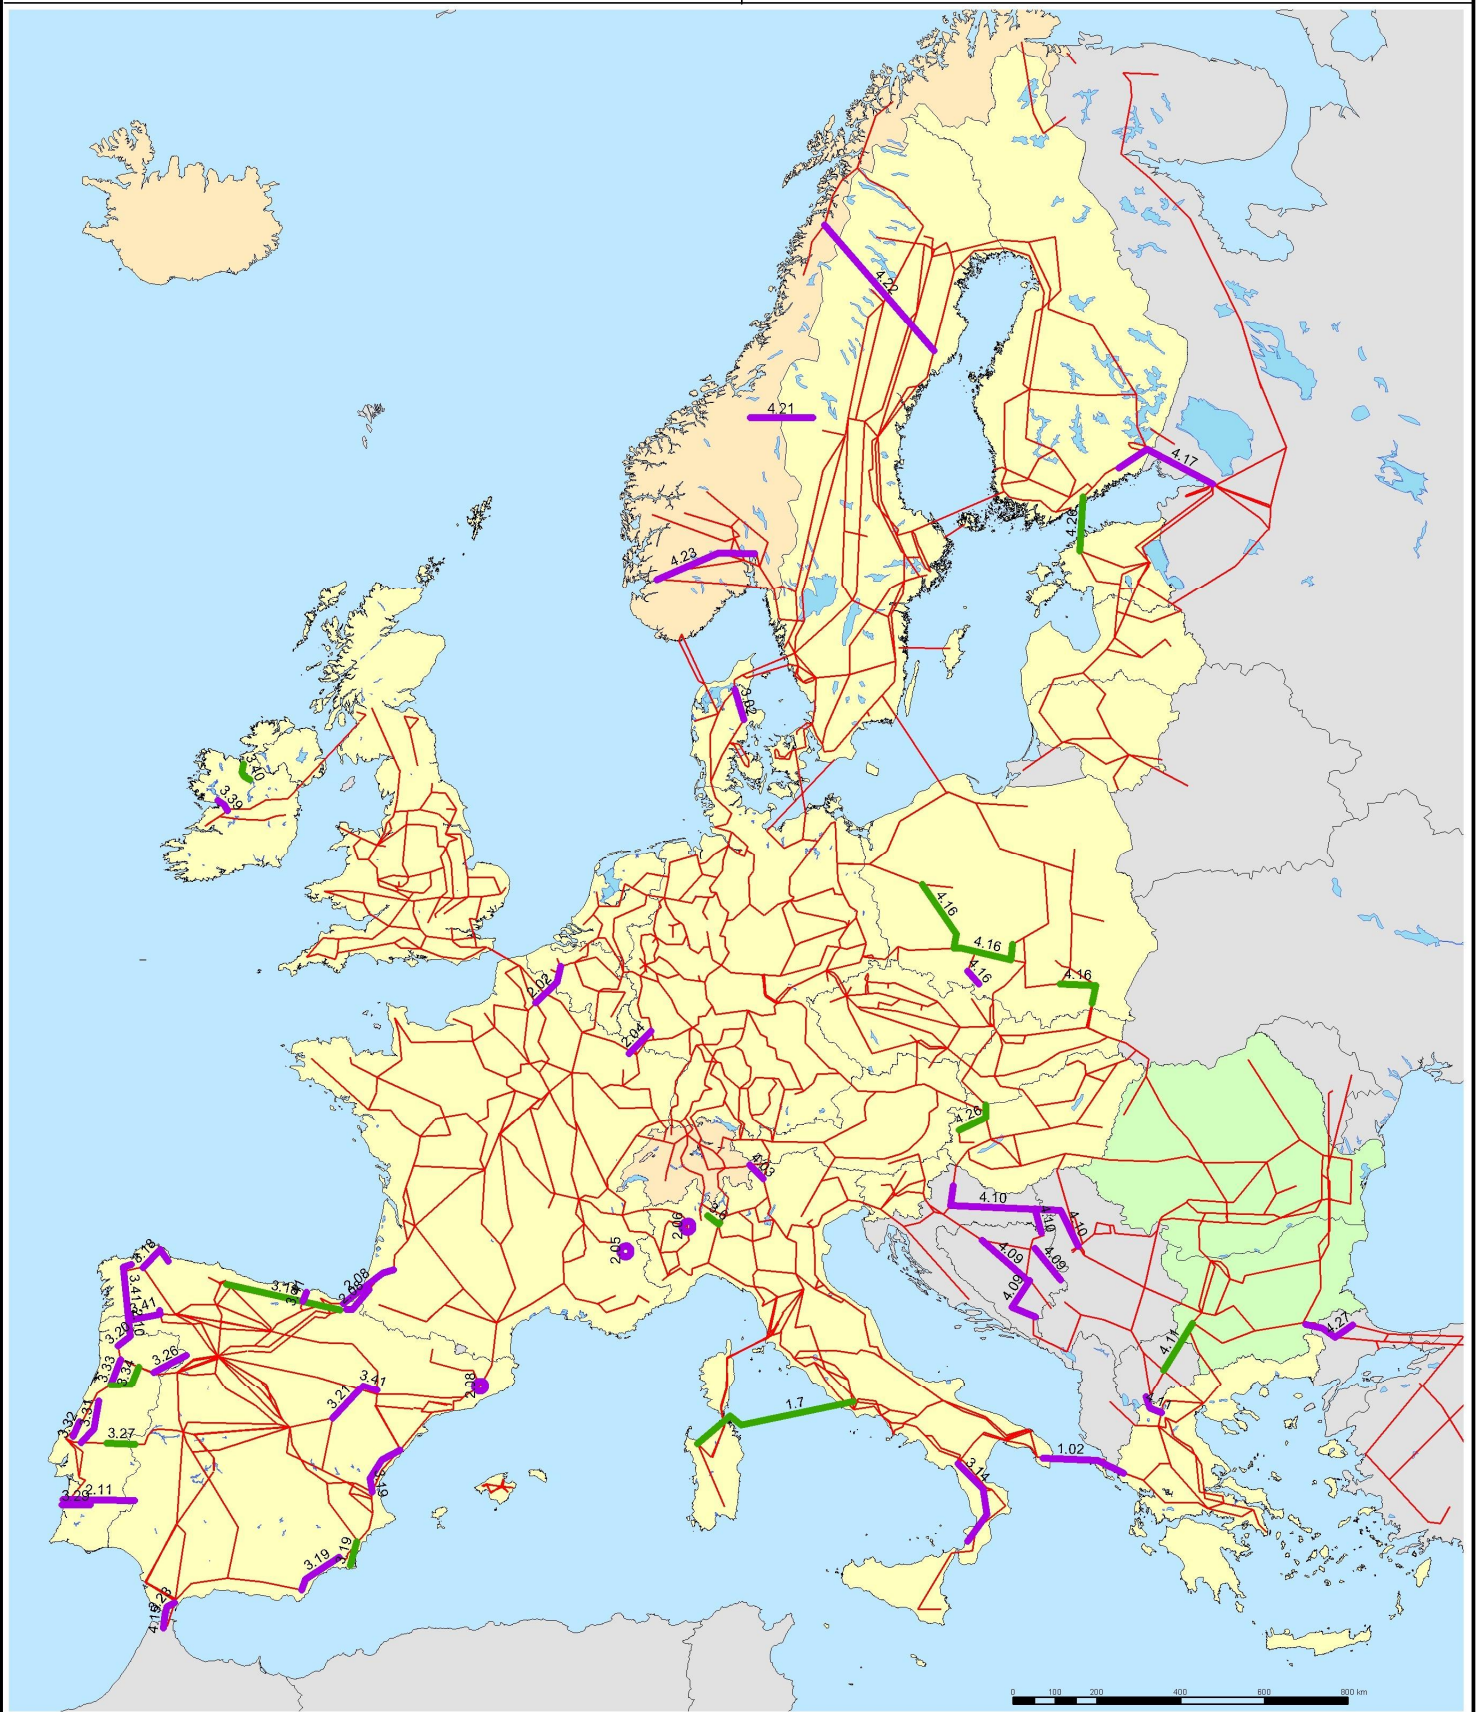

**TRANS-EUROPEAN NETWORKS
PRIORITY PROJECTS
FOR ELECTRICITY**

**Progress in implementation
since 2001**

1/2006

- Under construction
- Completed

© EuroGeographics 2001 for the administrative boundaries. Cartography: DG TREN, 06/2005

FIGURE 3