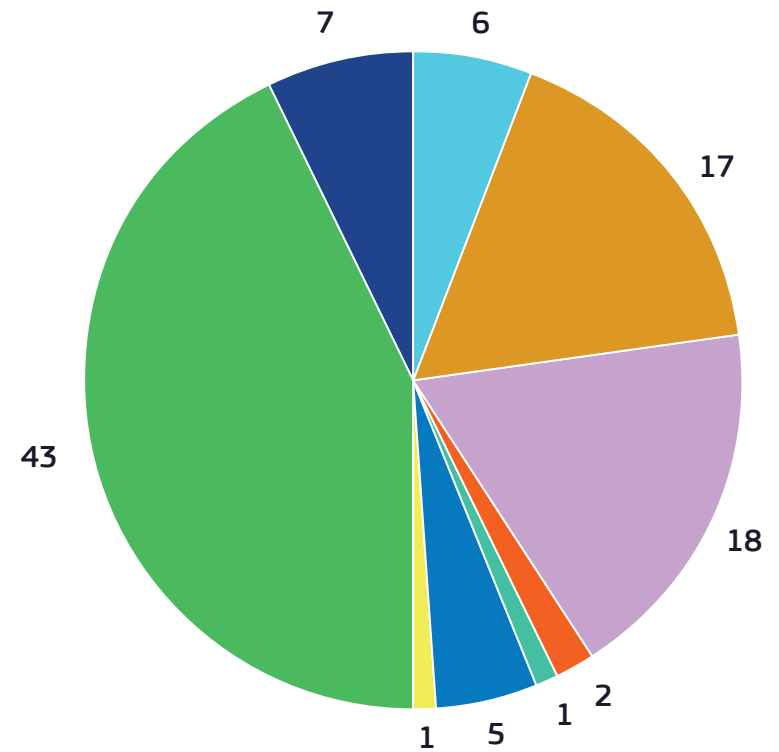

11th Network Meeting: Building Partnerships for Effective FEAD Delivery

DELEGATE BREAKDOWN BY COUNTRY

DELEGATE BREAKDOWN BY ORGANISATION

100 

PEOPLE ATTENDED
from 25 countries
36 Male & 64 Female

14 Speakers
5 Men
9 Women