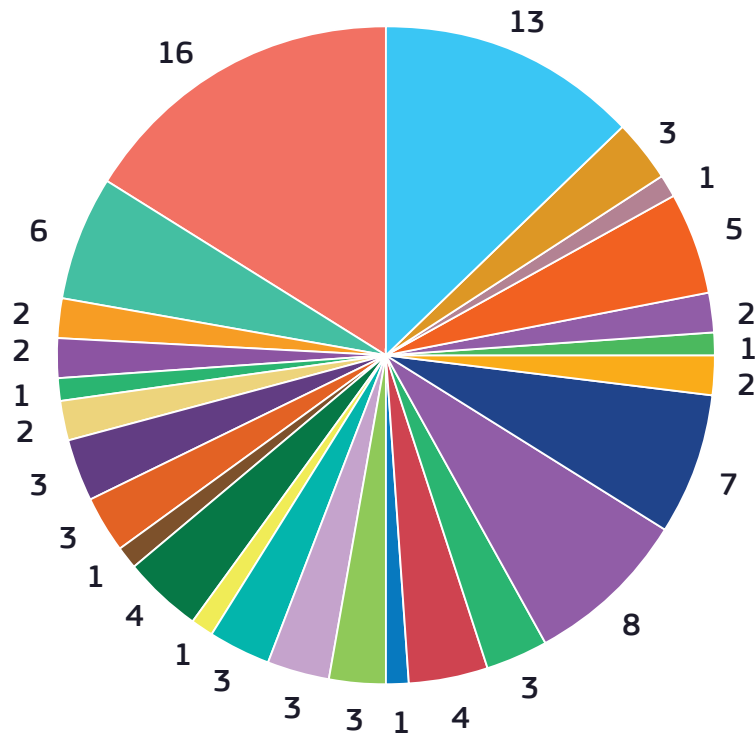

11th Network Meeting: Building Partnerships for Effective FEAD Delivery

DELEGATE BREAKDOWN BY COUNTRY

DELEGATE BREAKDOWN BY ORGANISATION

100 

PEOPLE ATTENDED
from 25 countries
36 Male & 64 Female

14 Speakers
5 Men
9 Women