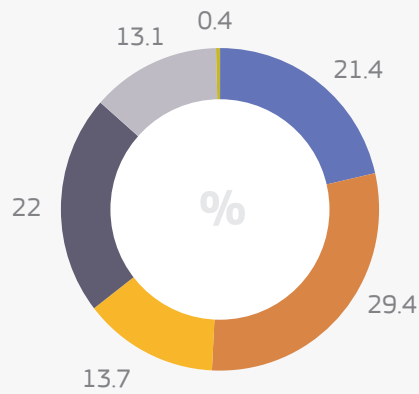

European Commission

POSTED WORKERS

ITALY

WORKERS POSTED TO ITALY¹

59,095

4%

6th

Italy was the sixth EU country per number of received posted workers

WORKERS POSTED FROM ITALY²

91,740

3.9%

8th

Italy was the eighth EU country per number of posted workers sent to other Member States

Trends on posting in Italy (2010-2015)

Main countries of origin of workers posted TO Italy in 2015

* = others

Main countries of destination of workers posted FROM Italy in 2015

* = others

Main sectors of employment of workers posted TO Italy in 2015

- Construction
- Industry (excl. construction)
- Business
- Personal services
- Other services
- Agriculture