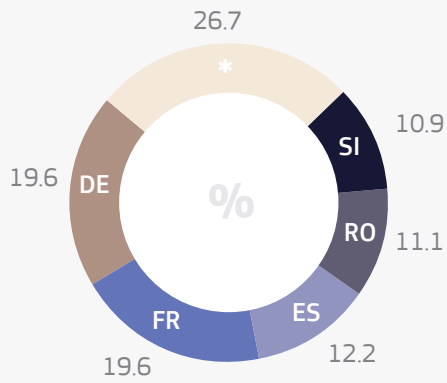

European Commission

POSTED WORKERS

ITALY

WORKERS POSTED TO ITALY¹

59,095

4%

6th

Italy was the sixth EU country per number of received posted workers

WORKERS POSTED FROM ITALY²

91,740

3.9%

8th

Italy was the eighth EU country per number of posted workers sent to other Member States

Trends on posting in Italy (2010-2015)

Main countries of origin of workers posted TO Italy in 2015

* = others

Main countries of destination of workers posted FROM Italy in 2015

* = others

Main sectors of employment of workers posted TO Italy in 2015

- Construction
- Industry (excl. construction)
- Business
- Personal services
- Other services
- Agriculture