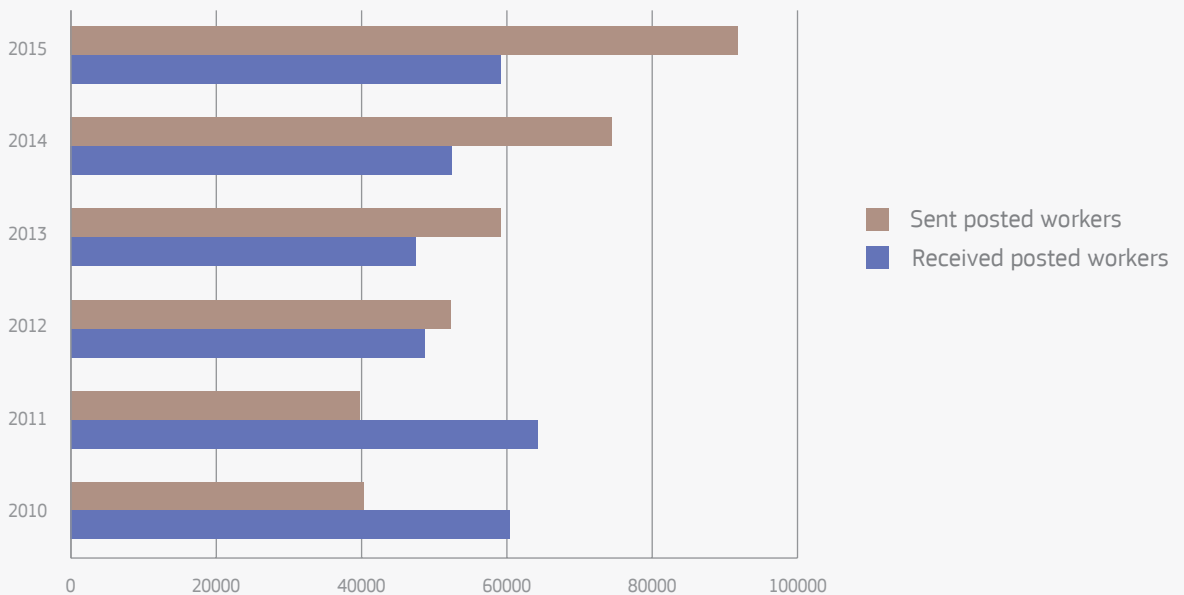

European Commission

POSTED WORKERS

ITALY

WORKERS POSTED TO ITALY¹

59,095

4%

6th

Italy was the sixth EU country per number of received posted workers

WORKERS POSTED FROM ITALY²

91,740

3.9%

8th

Italy was the eighth EU country per number of posted workers sent to other Member States

Trends on posting in Italy (2010-2015)

Main countries of origin of workers posted TO Italy in 2015

* = others

Main countries of destination of workers posted FROM Italy in 2015

* = others

Main sectors of employment of workers posted TO Italy in 2015

- Construction
- Industry (excl. construction)
- Business
- Personal services
- Other services
- Agriculture