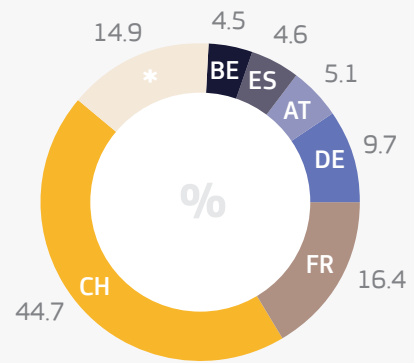

European Commission

POSTED WORKERS

ITALY

WORKERS POSTED TO ITALY¹

59,095

4%

6th

Italy was the sixth EU country per number of received posted workers

WORKERS POSTED FROM ITALY²

91,740

3.9%

8th

Italy was the eighth EU country per number of posted workers sent to other Member States

Trends on posting in Italy (2010-2015)

Main countries of origin of workers posted TO Italy in 2015

* = others

Main countries of destination of workers posted FROM Italy in 2015

* = others

Main sectors of employment of workers posted TO Italy in 2015

- Construction
- Industry (excl. construction)
- Business
- Personal services
- Other services
- Agriculture