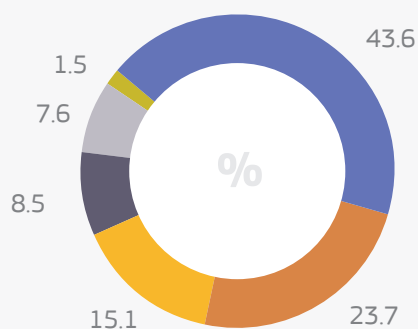

European Commission

POSTED WORKERS

SLOVENIA

WORKERS POSTED TO SLOVENIA¹

5,685

0.4%

21st

Slovenia is the 21st EU country per number of received posted workers

WORKERS POSTED FROM SLOVENIA²

126,902

6.2%

4th

Slovenia is the fourth EU country per number of workers posted to other Member States

Trends on posting in Slovenia (2010-2015)

Main countries of origin of workers posted TO Slovenia in 2015

* = others

Main countries of destination of workers posted FROM Slovenia in 2015

* = others

Main sectors of employment of workers posted TO Slovenia in 2015

- Construction
- Industry (excl. construction)
- Business
- Personal services
- Other services
- Agriculture