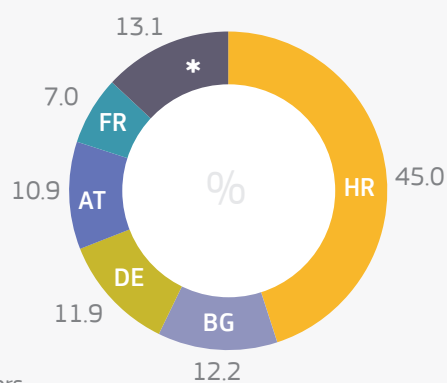

European Commission

POSTED WORKERS

SLOVENIA

WORKERS POSTED TO SLOVENIA¹

5,685

0.4%

21st

Slovenia is the 21st EU country per number of received posted workers

WORKERS POSTED FROM SLOVENIA²

126,902

6.2%

4th

Slovenia is the fourth EU country per number of workers posted to other Member States

Trends on posting in Slovenia (2010-2015)

Main countries of origin of workers posted TO Slovenia in 2015

* = others

Main countries of destination of workers posted FROM Slovenia in 2015

* = others

Main sectors of employment of workers posted TO Slovenia in 2015

- Construction
- Industry (excl. construction)
- Business
- Personal services
- Other services
- Agriculture