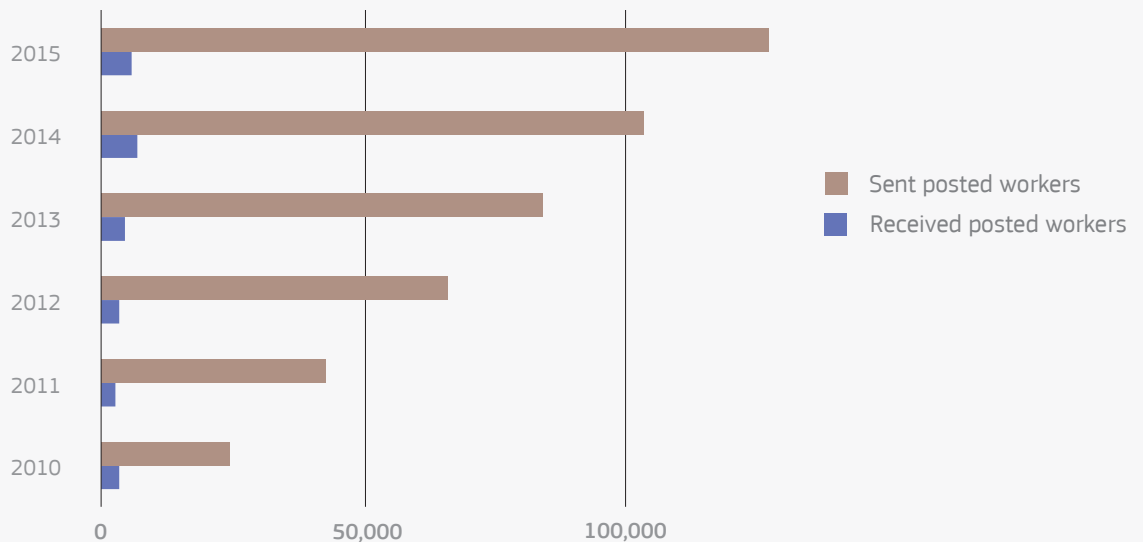

European Commission

POSTED WORKERS

SLOVENIA

WORKERS POSTED TO SLOVENIA¹

5,685

0.4%

21st

Slovenia is the 21st EU country per number of received posted workers

WORKERS POSTED FROM SLOVENIA²

126,902

6.2%

4th

Slovenia is the fourth EU country per number of workers posted to other Member States

Trends on posting in Slovenia (2010-2015)

Main countries of origin of workers posted TO Slovenia in 2015

* = others

Main countries of destination of workers posted FROM Slovenia in 2015

* = others

Main sectors of employment of workers posted TO Slovenia in 2015

- Construction
- Industry (excl. construction)
- Business
- Personal services
- Other services
- Agriculture

Main sectors of employment of workers posted FROM Slovenia in 2015

- Construction
- Industry (excl. construction)
- Personal services
- Other services

¹ Data on received posted workers only include figures related to postings to single Member States