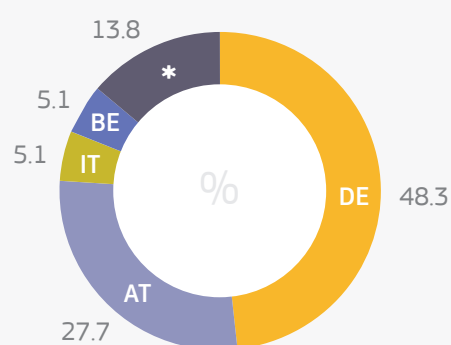

European Commission

POSTED WORKERS

SLOVENIA

WORKERS POSTED TO SLOVENIA¹

5,685

0.4%

21st

Slovenia is the 21st EU country per number of received posted workers

WORKERS POSTED FROM SLOVENIA²

126,902

6.2%

4th

Slovenia is the fourth EU country per number of workers posted to other Member States

Trends on posting in Slovenia (2010-2015)

Main countries of origin of workers posted TO Slovenia in 2015

* = others

Main countries of destination of workers posted FROM Slovenia in 2015

* = others

Main sectors of employment of workers posted TO Slovenia in 2015

- Construction
- Industry (excl. construction)
- Business
- Personal services
- Other services
- Agriculture