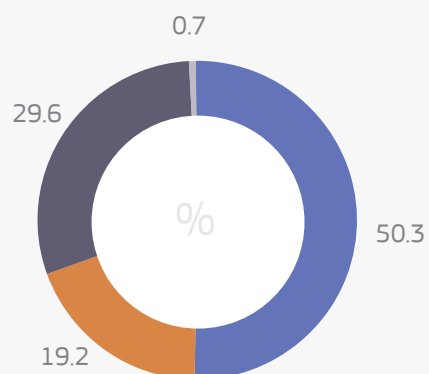

WORKERS POSTED FROM SLOVENIA²

126,902

6.2%

4th

Slovenia is the fourth EU country per number of workers posted to other Member States

Trends on posting in Slovenia (2010-2015)

Main countries of origin of workers posted TO Slovenia in 2015

* = others

Main countries of destination of workers posted FROM Slovenia in 2015

* = others

Main sectors of employment of workers posted TO Slovenia in 2015

- Construction
- Industry (excl. construction)
- Business
- Personal services
- Other services
- Agriculture

Main sectors of employment of workers posted FROM Slovenia in 2015

- Construction
- Industry (excl. construction)
- Personal services
- Other services

¹ Data on received posted workers only include figures related to postings to single Member States