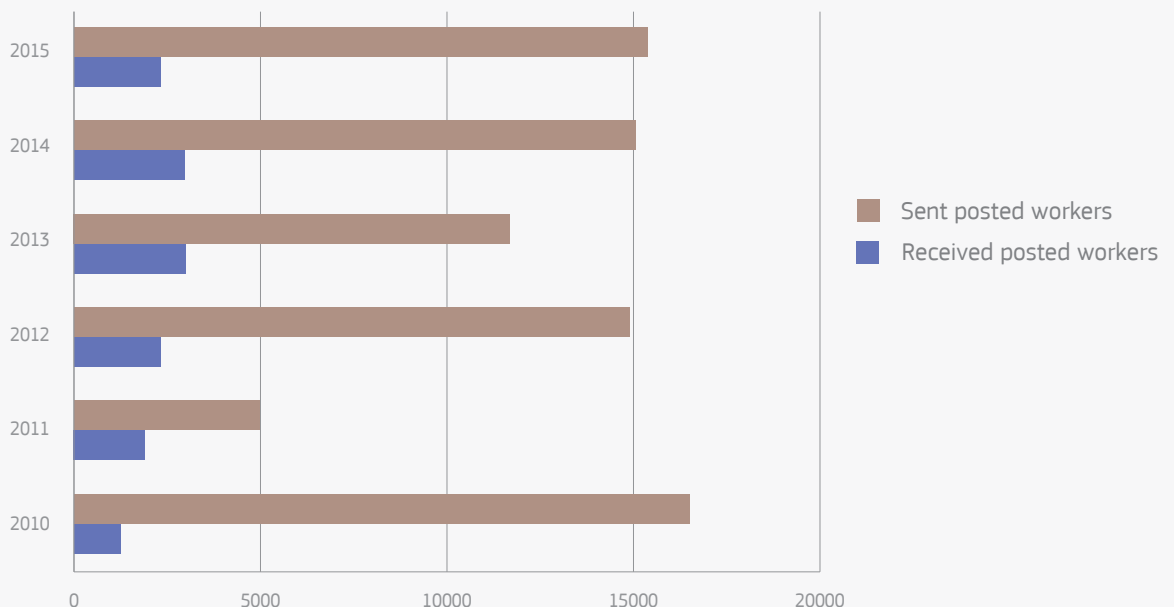

European Commission

POSTED WORKERS

ESTONIA

WORKERS POSTED TO ESTONIA¹

2,315

0.2%

EE

TOTAL EU

25th

Estonia is the twenty-fifth EU country per number of received posted workers

WORKERS POSTED FROM ESTONIA²

15,363

0.7%

EE

TOTAL EU

21st

Estonia is the twenty-first EU Member State per number of workers posted to other Member States

Trends on posting in Estonia (2010-2015)

Main countries of origin of workers posted TO Estonia in 2015

* = others