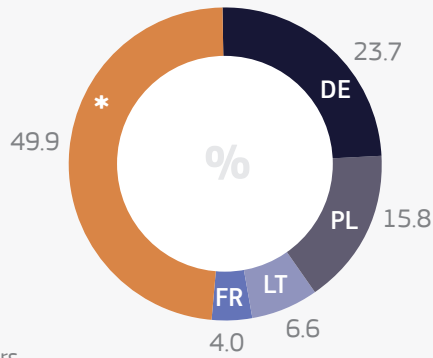

European Commission

POSTED WORKERS

ESTONIA

WORKERS POSTED TO ESTONIA¹

2,315

0.2%

EE

TOTAL EU

25th

Estonia is the twenty-fifth EU country per number of received posted workers

WORKERS POSTED FROM ESTONIA²

15,363

0.7%

EE

TOTAL EU

21st

Estonia is the twenty-first EU Member State per number of workers posted to other Member States

Trends on posting in Estonia (2010-2015)

Main countries of origin of workers posted TO Estonia in 2015

* = others