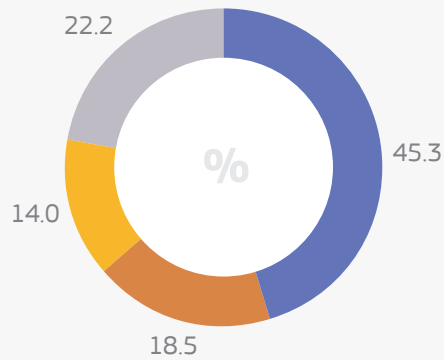

Main sectors of employment of workers posted TO Estonia in 2015

- Construction
- Industry (excl. construction)
- Business services
- Other services