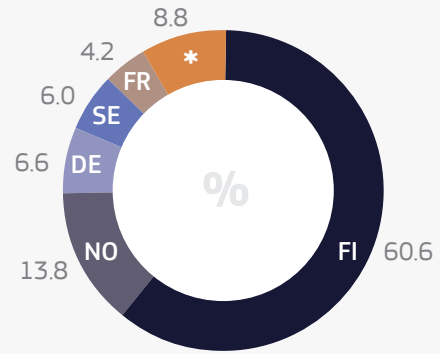

25th

Estonia is the twenty-fifth EU country per number of received posted workers

WORKERS POSTED FROM ESTONIA²

15,363

0.7%

EE

TOTAL EU

21st

Estonia is the twenty-first EU Member State per number of workers posted to other Member States

Trends on posting in Estonia (2010-2015)

Main countries of origin of workers posted TO Estonia in 2015

* = others

Main countries of destination of workers posted FROM Estonia in 2015

* = others

Main sectors of employment of workers posted TO Estonia in 2015

- Construction
- Industry (excl. construction)
- Business services
- Other services