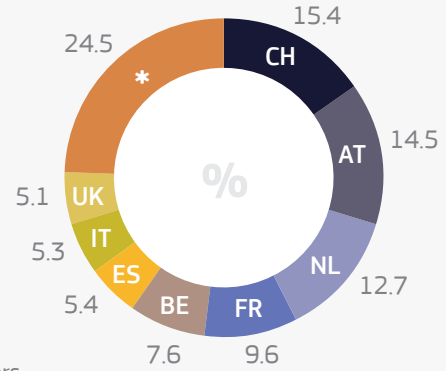

POSTED WORKERS

GERMANY

WORKERS POSTED TO GERMANY¹

418,908

28.0%

1st

Germany receives the highest number of posted workers in the EU

WORKERS POSTED FROM GERMANY²

240,862

11.8%

2nd

Germany sends the second highest number of posted workers to other Member States

Trends on posting in Germany (2010-2015)

Main countries of origin of workers posted TO Germany in 2015

* = others

Main countries of destination of workers posted FROM Germany in 2015

* = others

Main sectors of employment of workers posted TO Germany in 2015

- Industry (excl. construction)
- Construction
- Business
- Personal
- Other services
- Agriculture