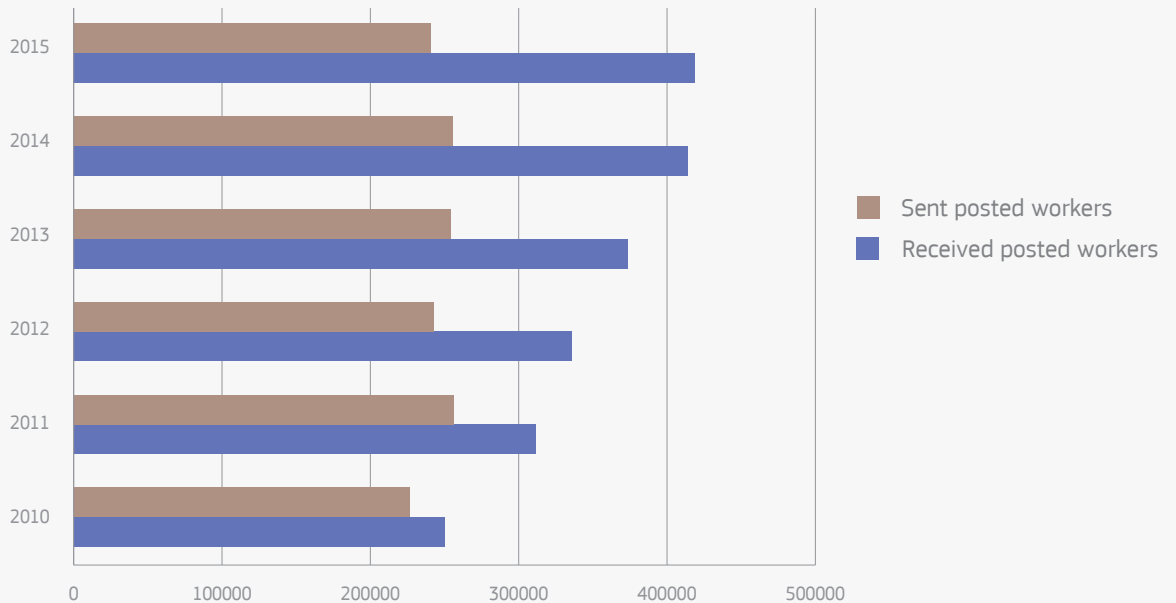

POSTED WORKERS

GERMANY

WORKERS POSTED TO GERMANY¹

418,908

28.0%

1st

Germany receives the highest number of posted workers in the EU

WORKERS POSTED FROM GERMANY²

240,862

11.8%

2nd

Germany sends the second highest number of posted workers to other Member States

Trends on posting in Germany (2010-2015)

Main countries of origin of workers posted TO Germany in 2015

* = others

Main countries of destination of workers posted FROM Germany in 2015

* = others

Main sectors of employment of workers posted TO Germany in 2015

- Industry (excl. construction)
- Construction
- Business
- Personal
- Other services
- Agriculture