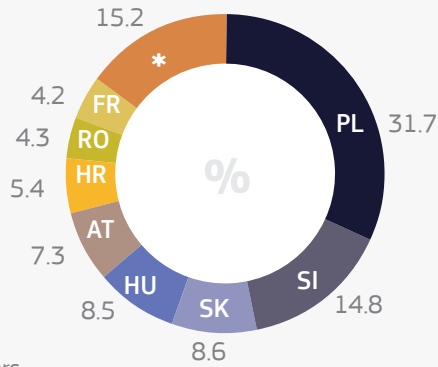

POSTED WORKERS

GERMANY

WORKERS POSTED TO GERMANY¹

418,908

28.0%

1st

Germany receives the highest number of posted workers in the EU

WORKERS POSTED FROM GERMANY²

240,862

11.8%

2nd

Germany sends the second highest number of posted workers to other Member States

Trends on posting in Germany (2010-2015)

Main countries of origin of workers posted TO Germany in 2015

* = others

Main countries of destination of workers posted FROM Germany in 2015

* = others

Main sectors of employment of workers posted TO Germany in 2015

- Industry (excl. construction)
- Construction
- Business
- Personal
- Other services
- Agriculture