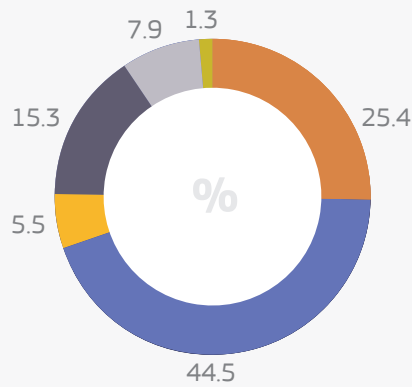

Main sectors of employment of workers posted TO Germany in 2015

- Industry (excl. construction)
- Construction
- Business
- Personal
- Other services
- Agriculture

✘ No sufficient data available for *Main sectors of employment of workers posted FROM Germany in 2015*

¹ Data on received posted workers only include figures related to postings to single Member States

² These figures include data on workers posted to one and to multiple Member States