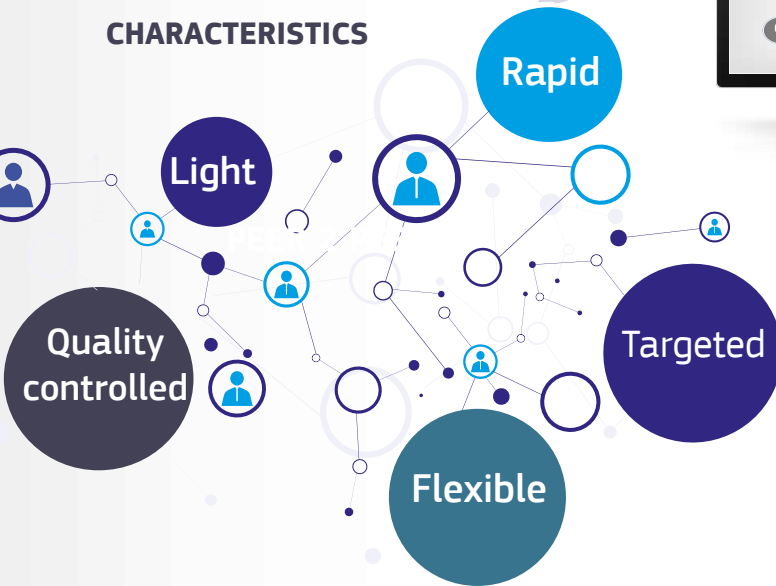

# TAIEX-REGIO PEER 2 PEER

A NEW TOOL to bring together cohesion policy experts

STAFF INVOLVED IN MANAGING EU FUNDS

**SURVEY** BY DIRECTORATE-GENERAL FOR REGIONAL AND URBAN POLICY SHOWED

Interested in peer-to-peer learning

CHARACTERISTICS

PROVIDE ASSISTANCE IN THE FORM OF

01  
STUDY VISITS

02  
EXPERTS' VISITS

WORKSHOPS  
03

**FINANCE EXCHANGES** among PUBLIC SECTOR EXPERTS and INSTITUTIONS managing ERDF/CF

For more information: [http://ec.europa.eu/regional\\_policy/p2p](http://ec.europa.eu/regional_policy/p2p)