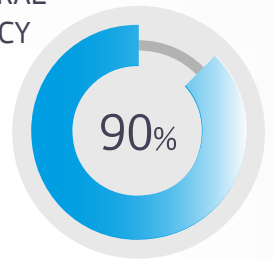

# TAIEX-REGIO PEER 2 PEER

A NEW TOOL to bring together cohesion policy experts

STAFF INVOLVED IN MANAGING EU FUNDS

**SURVEY** BY DIRECTORATE-GENERAL FOR REGIONAL AND URBAN POLICY SHOWED

Interested in peer-to-peer learning

CHARACTERISTICS

PROVIDE ASSISTANCE IN THE FORM OF

01  
STUDY VISITS

02  
EXPERTS' VISITS

WORKSHOPS  
03

**FINANCE EXCHANGES** among PUBLIC SECTOR EXPERTS and INSTITUTIONS managing ERDF/CF

For more information: [http://ec.europa.eu/regional\\_policy/p2p](http://ec.europa.eu/regional_policy/p2p)