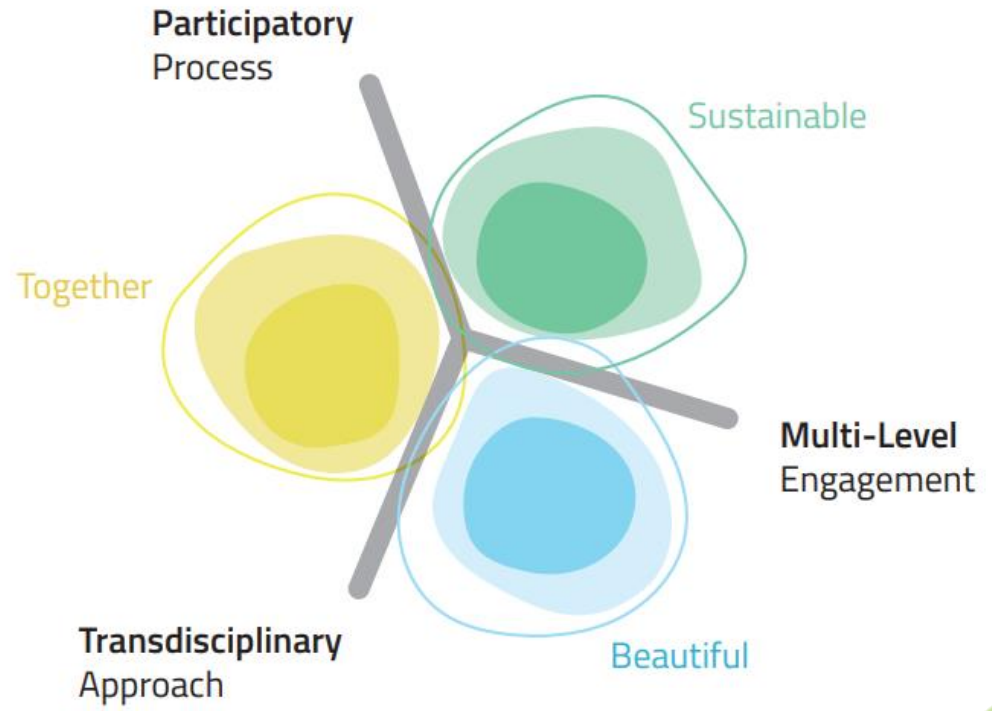

New European Bauhaus

beautiful | sustainable | together

Eva Nussmueller

European Commission (DG REGIO)

WHAT IS THE NEB?

“brings the European Green Deal to people’s minds and homes”

*The **heart and the soul** to the Green Deal*

***Positive** vision of how to transform our living spaces, homes, ways of living*

“matching sustainability with style”

sustainable and contribute to the **green transition & good quality of experience**

“with people, for people”

*The NEB is about ‘**going local**’*

***Open up** –inclusive approaches*

NEB in Cohesion Policy

Deliver concrete NEB projects locally

(a) Inclusion of NEB values in cohesion policy programmes