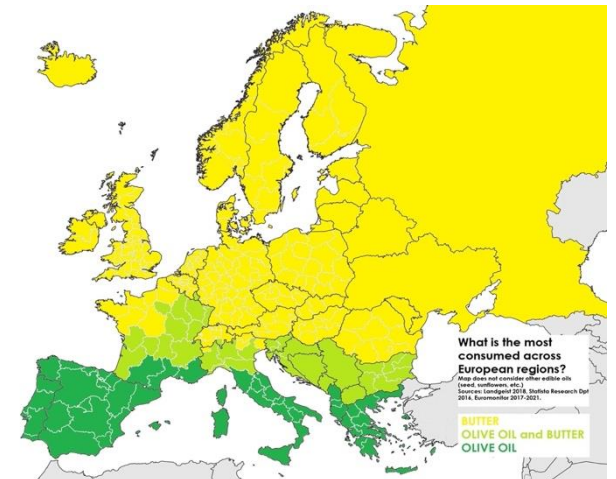

NEB GOES SOUTH

Teresa Calix

New European Bauhaus
beautiful | sustainable | together

Motivation

Context

European climate zones

European Climate Zones

wood production

frequency of droughts

butter vs olive oil

Context

Countries in Southern Europe are dealing with increased signs of extreme climate events, rising temperatures, heat islands, desertification and drought.

They share rich histories and a cultural heritage which need careful protection while addressing these emergencies.