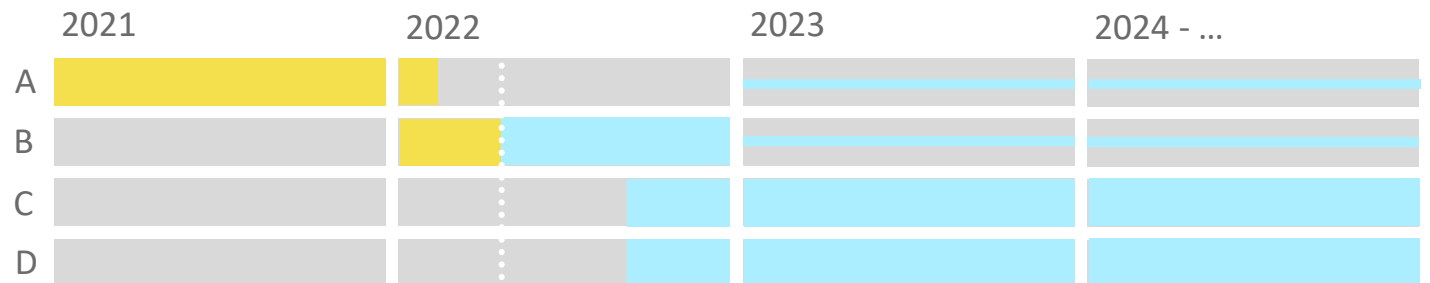

Timeline

- A **Co-design events** - *to learn and discuss*
- B **Workshops** - *to test ideas among students and other actors*
- C **Education** - *to promote changes in the curriculums*
- D **Research** - *to investigate strategies and solutions*