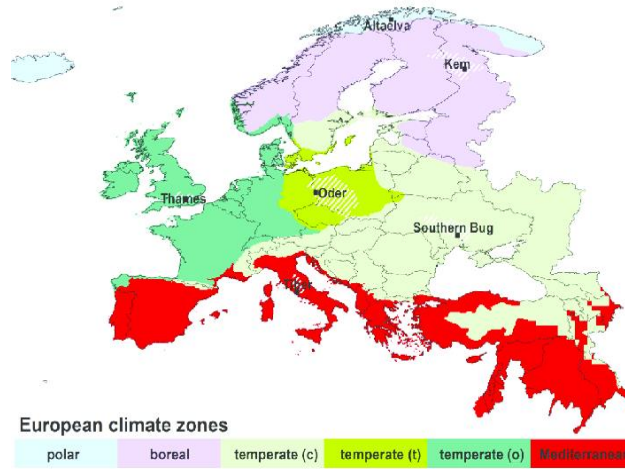

NEB GOES SOUTH

Teresa Calix

New European Bauhaus
beautiful | sustainable | together

Motivation

Context

European climate zones

European Climate Zones

wood production