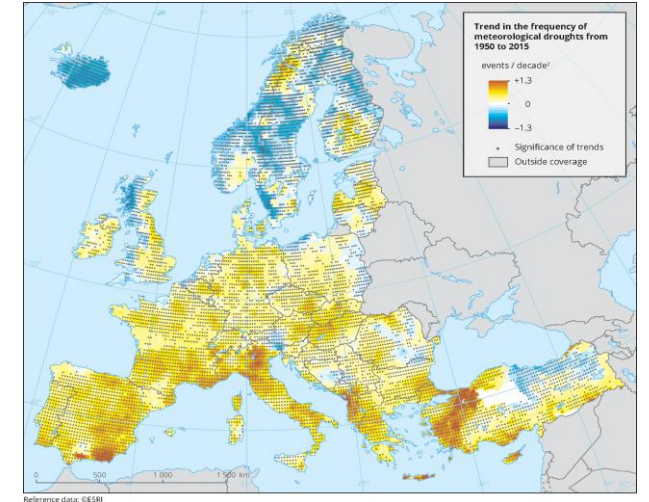

NEB GOES SOUTH

Teresa Calix

New European Bauhaus
beautiful | sustainable | together

Motivation

Context

European climate zones

European Climate Zones

wood production

frequency of droughts

butter vs olive oil

Context

Countries in Southern Europe are dealing with increased signs of extreme climate events, rising temperatures, heat islands, desertification and drought.

They share rich histories and a cultural heritage which need careful protection while addressing these emergencies.