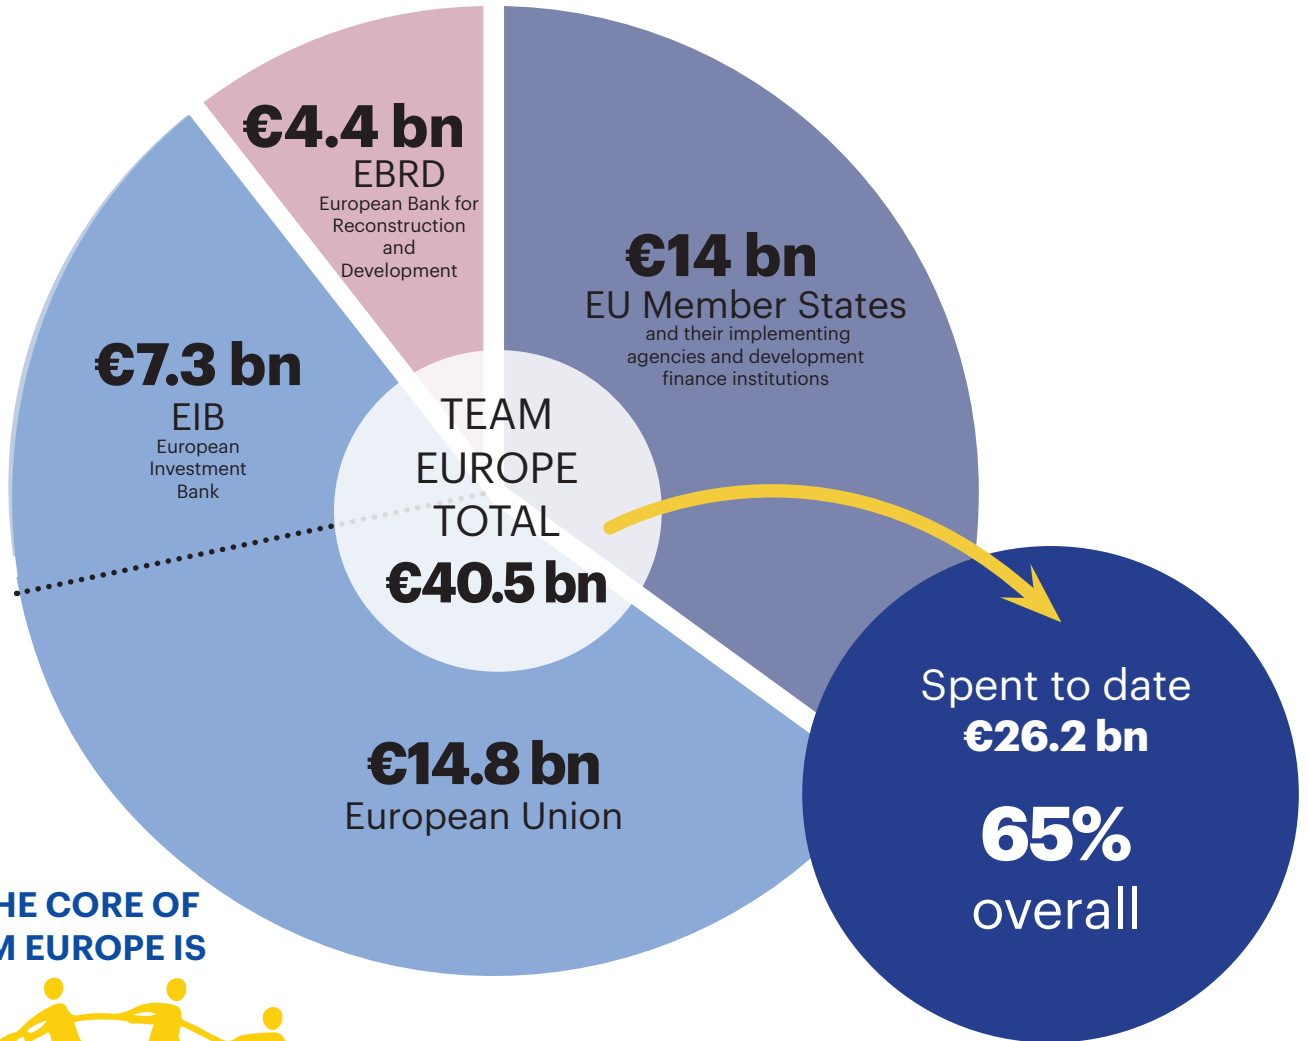

Team Europe external response to COVID-19*

Team Europe is the **single European framework** for the external response to the COVID-19 crisis.

AT THE CORE OF TEAM EUROPE IS

European solidarity with partner countries

Europe's resolve to exercise global leadership for sustainable recovery

Team Europe policy priorities:

- 1 Emergency/humanitarian aid
- 2 Support to health, water/sanitation and nutrition systems
- 3 Support to socio-economic recovery

* Up to January 2021 - As the response to COVID-19 continues to evolve, figures remain subject to changes.