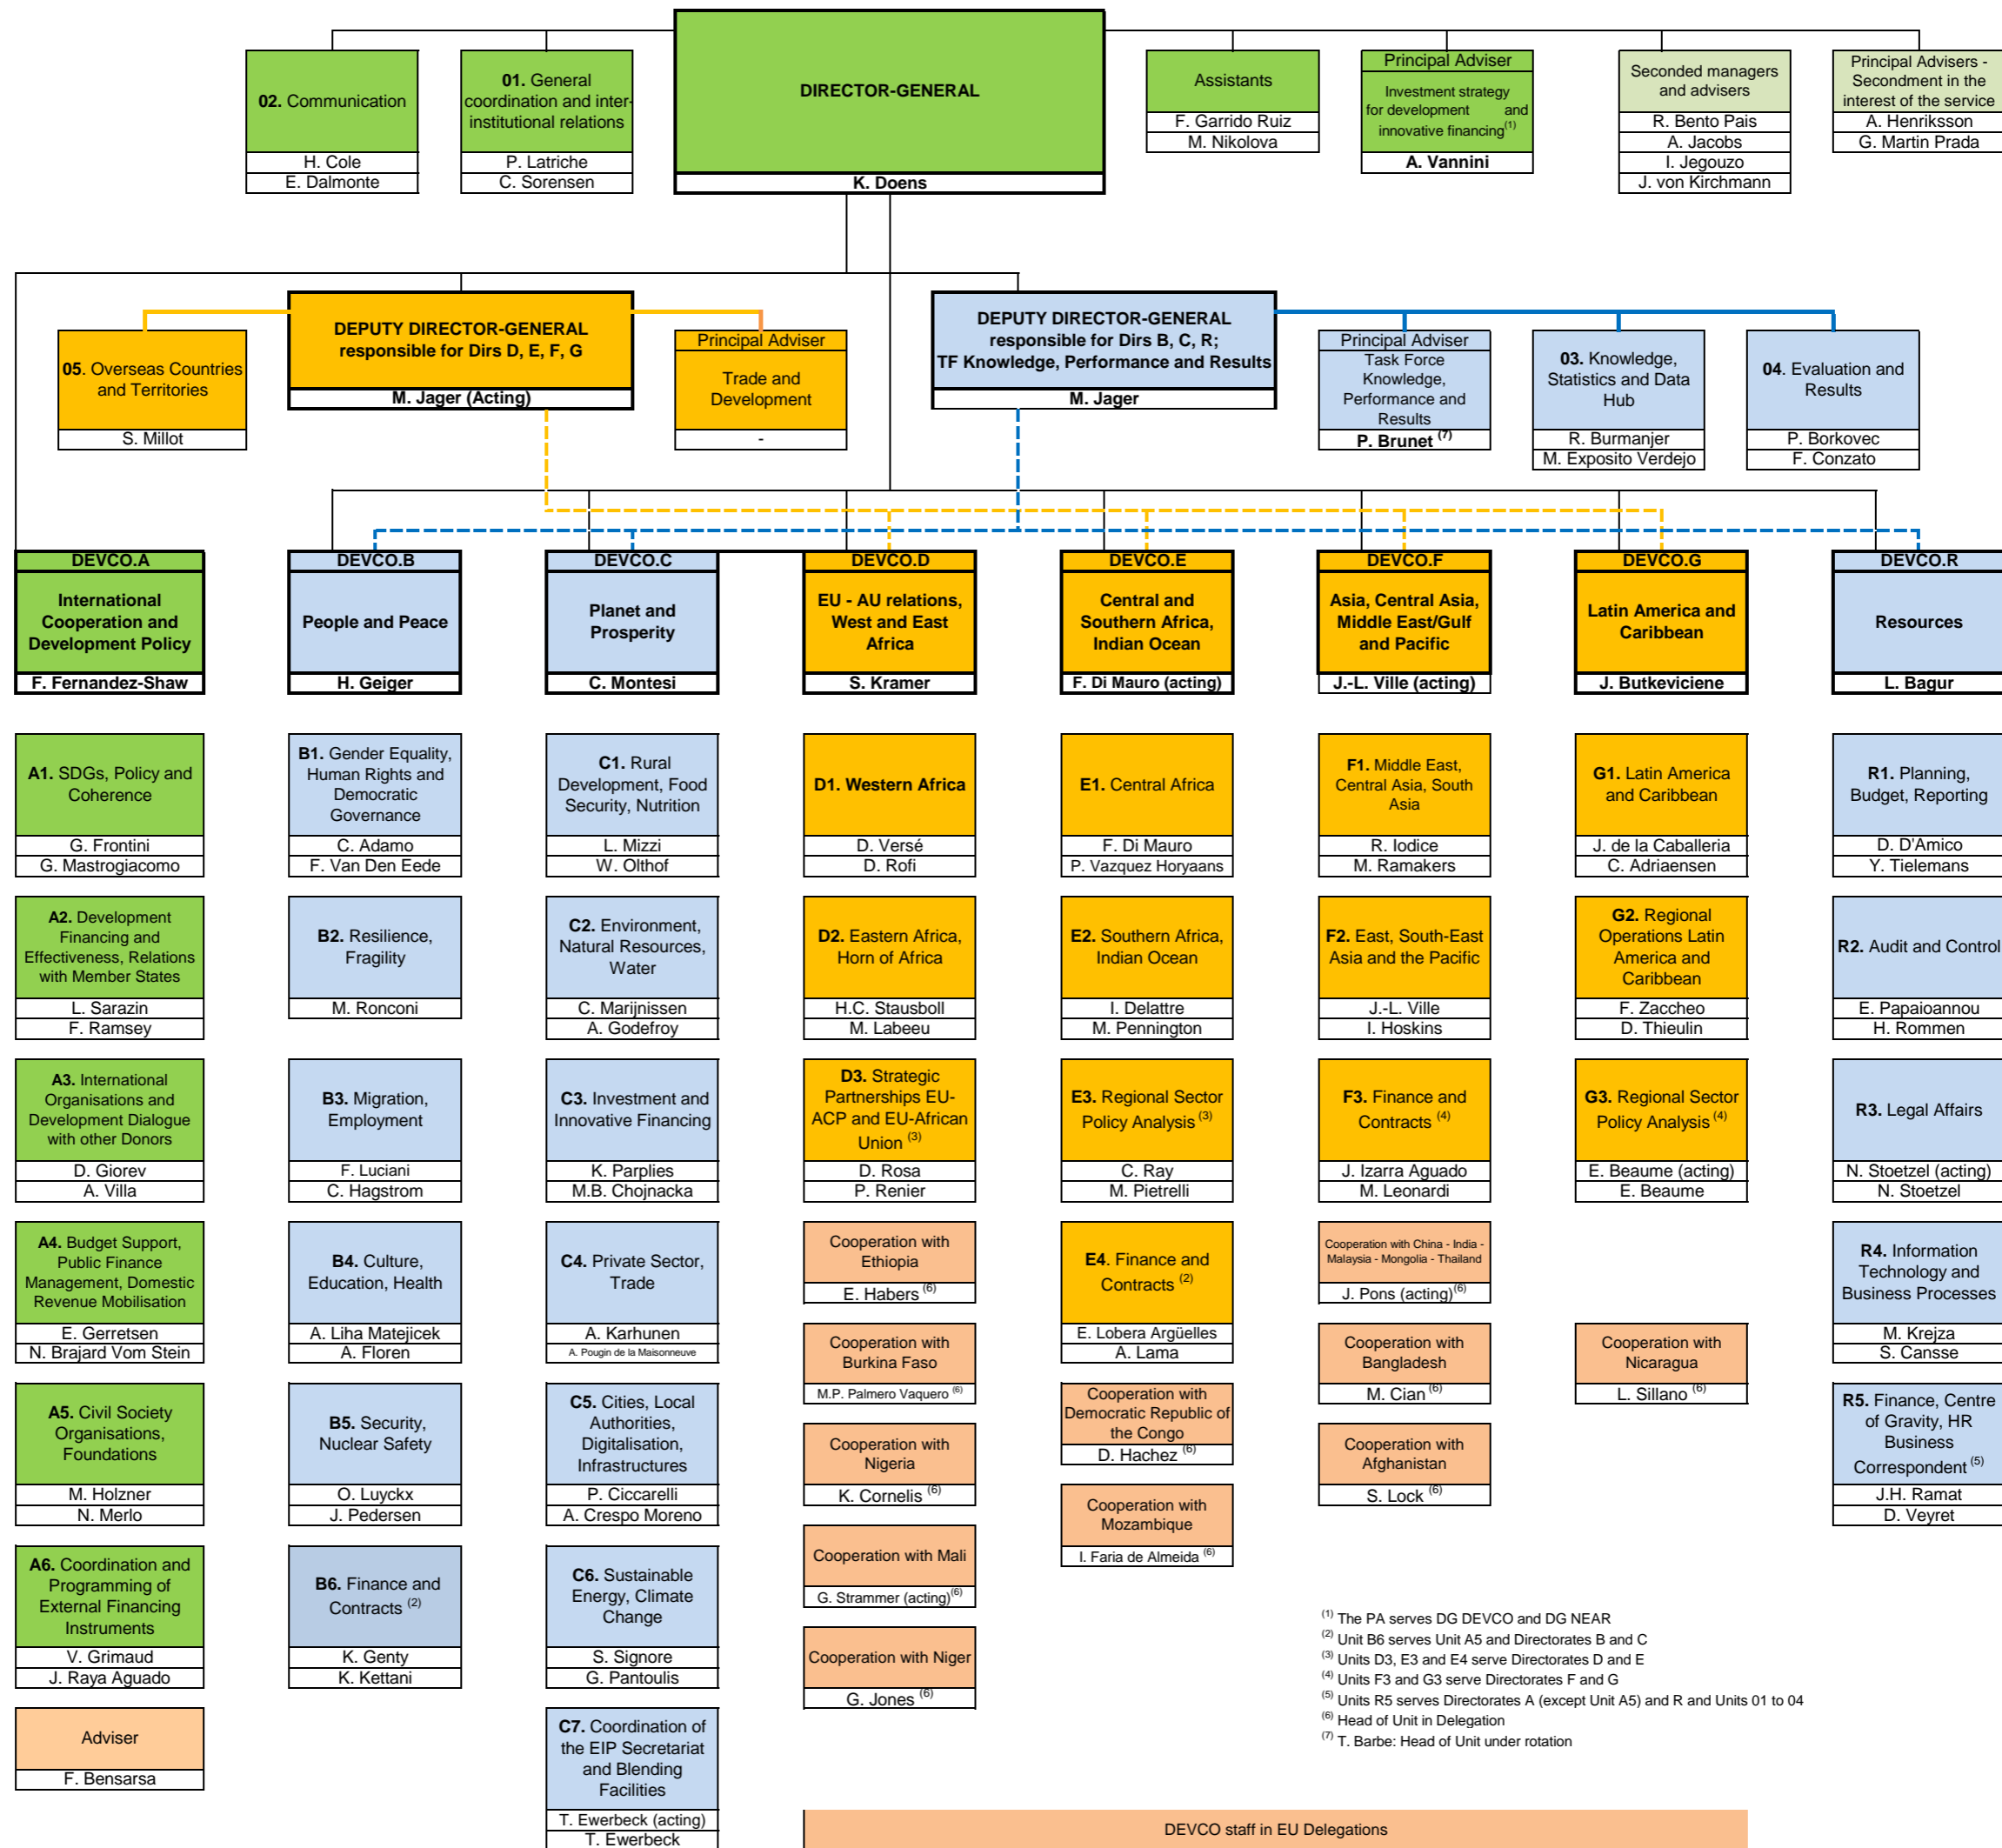

DIRECTORATE-GENERAL FOR INTERNATIONAL COOPERATION AND DEVELOPMENT

01-03-2020

(1) The PA serves DG DEVCO and DG NEAR
 (2) Unit B6 serves Unit A5 and Directorates B and C
 (3) Units D3, E3 and E4 serve Directorates D and E
 (4) Units F3 and G3 serve Directorates F and G
 (5) Units R5 serves Directorates A (except Unit A5) and R and Units 01 to 04
 (6) Head of Unit in Delegation
 (7) T. Barbe: Head of Unit under rotation