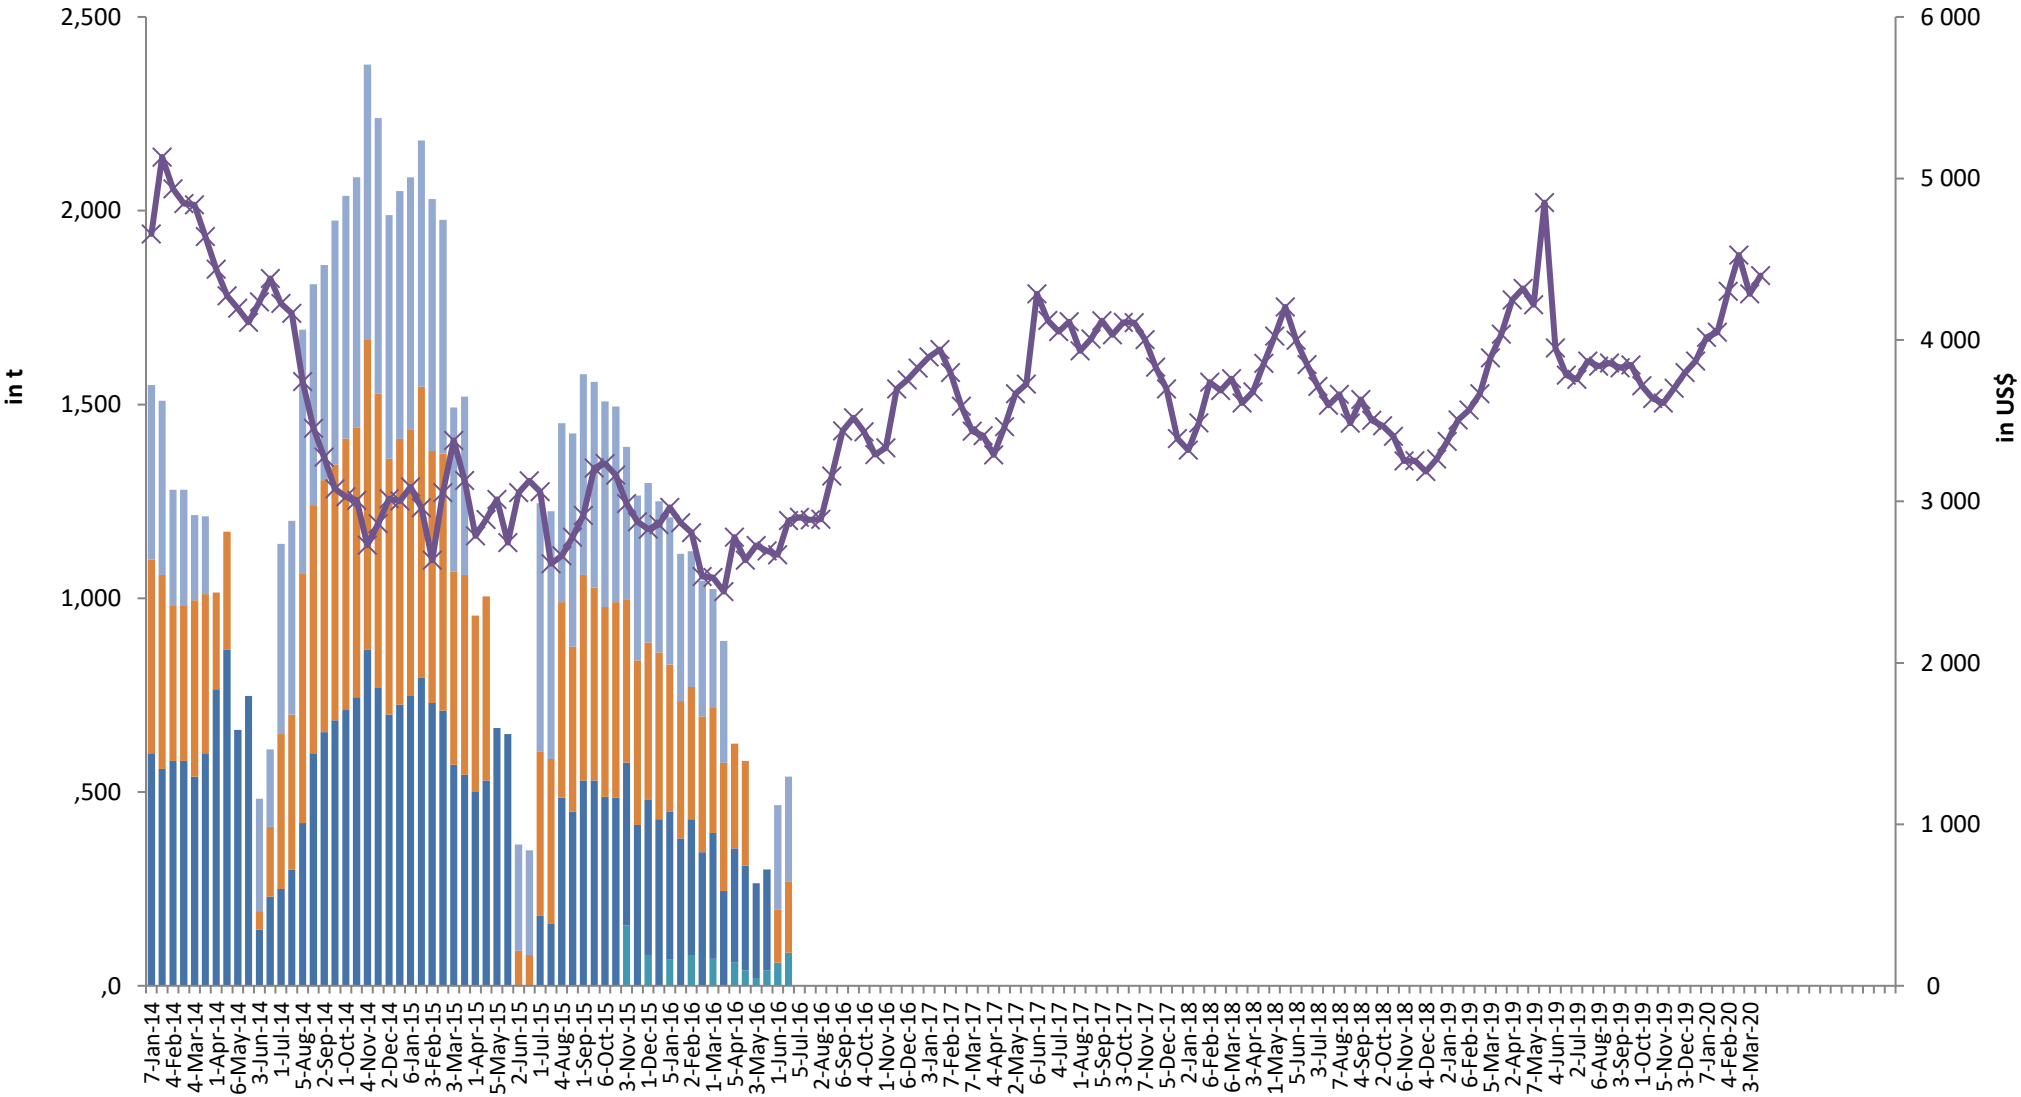

Results of the GDT event 256 of 17.03.2020

Prices in US\$/t	Apr-20	May-20	Jun-20	Jul-20	Aug-20	Sep-20	Weighted average price	% change (weighted average price)	% change by contract from previous auction					
									Apr-20	May-20	Jun-20	Jul-20	Aug-20	Sep-20
AMF	4 585	4 252	4 234	4 435	4 465	n.a.	4 331	+ 1.0%	+ 8.1%	+ 1.2%	- 0.6%	- 1.0%	+ 0.3%	n.a.
Butter	4 540	4 125	4 104	4 125	4 065	n.a.	4 144	+ 0.3%	+ 4.4%	+ 0.7%	- 0.8%	- 0.1%	- 0.9%	n.a.
BMP							n/a							
Cheeses	4 500	4 390	4 380	4 330	n.a.	n.a.	4 398	+ 2.6%	+ 5.0%	+ 2.9%	+ 3.5%	- 1.0%	n.a.	n.a.
Rennet Casein	9 850	10 104	10 065	9 980	n.a.	n.a.	9 987	+ 1.0%	- 0.7%	+ 0.9%	+ 2.5%	+ 3.7%	n.a.	n.a.
Lactose	n.a.	914	n.a.	n.a.	n.a.	n.a.	914	+ 4.9%	n.a.	+ 4.9%	n.a.	n.a.	n.a.	n.a.
SMP	2 961	2 495	2 565	2 531	2 607	n.a.	2 527	- 8.1%	+ 7.5%	- 8.2%	- 7.7%	- 9.6%	- 8.2%	n.a.
WMP	2 830	2 758	2 789	2 862	2 812	n.a.	2 797	- 4.2%	- 3.1%	- 4.7%	- 4.7%	- 3.9%	- 4.2%	n.a.

Change in GDT Price Index
from previous event

AMF - offered quantities and weighted average price

BUTTER - offered quantities and weighted average price

BMP - offered quantities and weighted average price

CHEESE - offered quantities and weighted average price

■ Contract +1
 ■ Contract +2
 ■ Contract +3
 ■ Contract +4
 ■ Contract +5
 ■ Contract +6
 ✕ Weighted average price

Rennet CASEIN - offered quantities and weighted average price

SMP - offered quantities and weighted average price

WMP - offered quantities and weighted average price