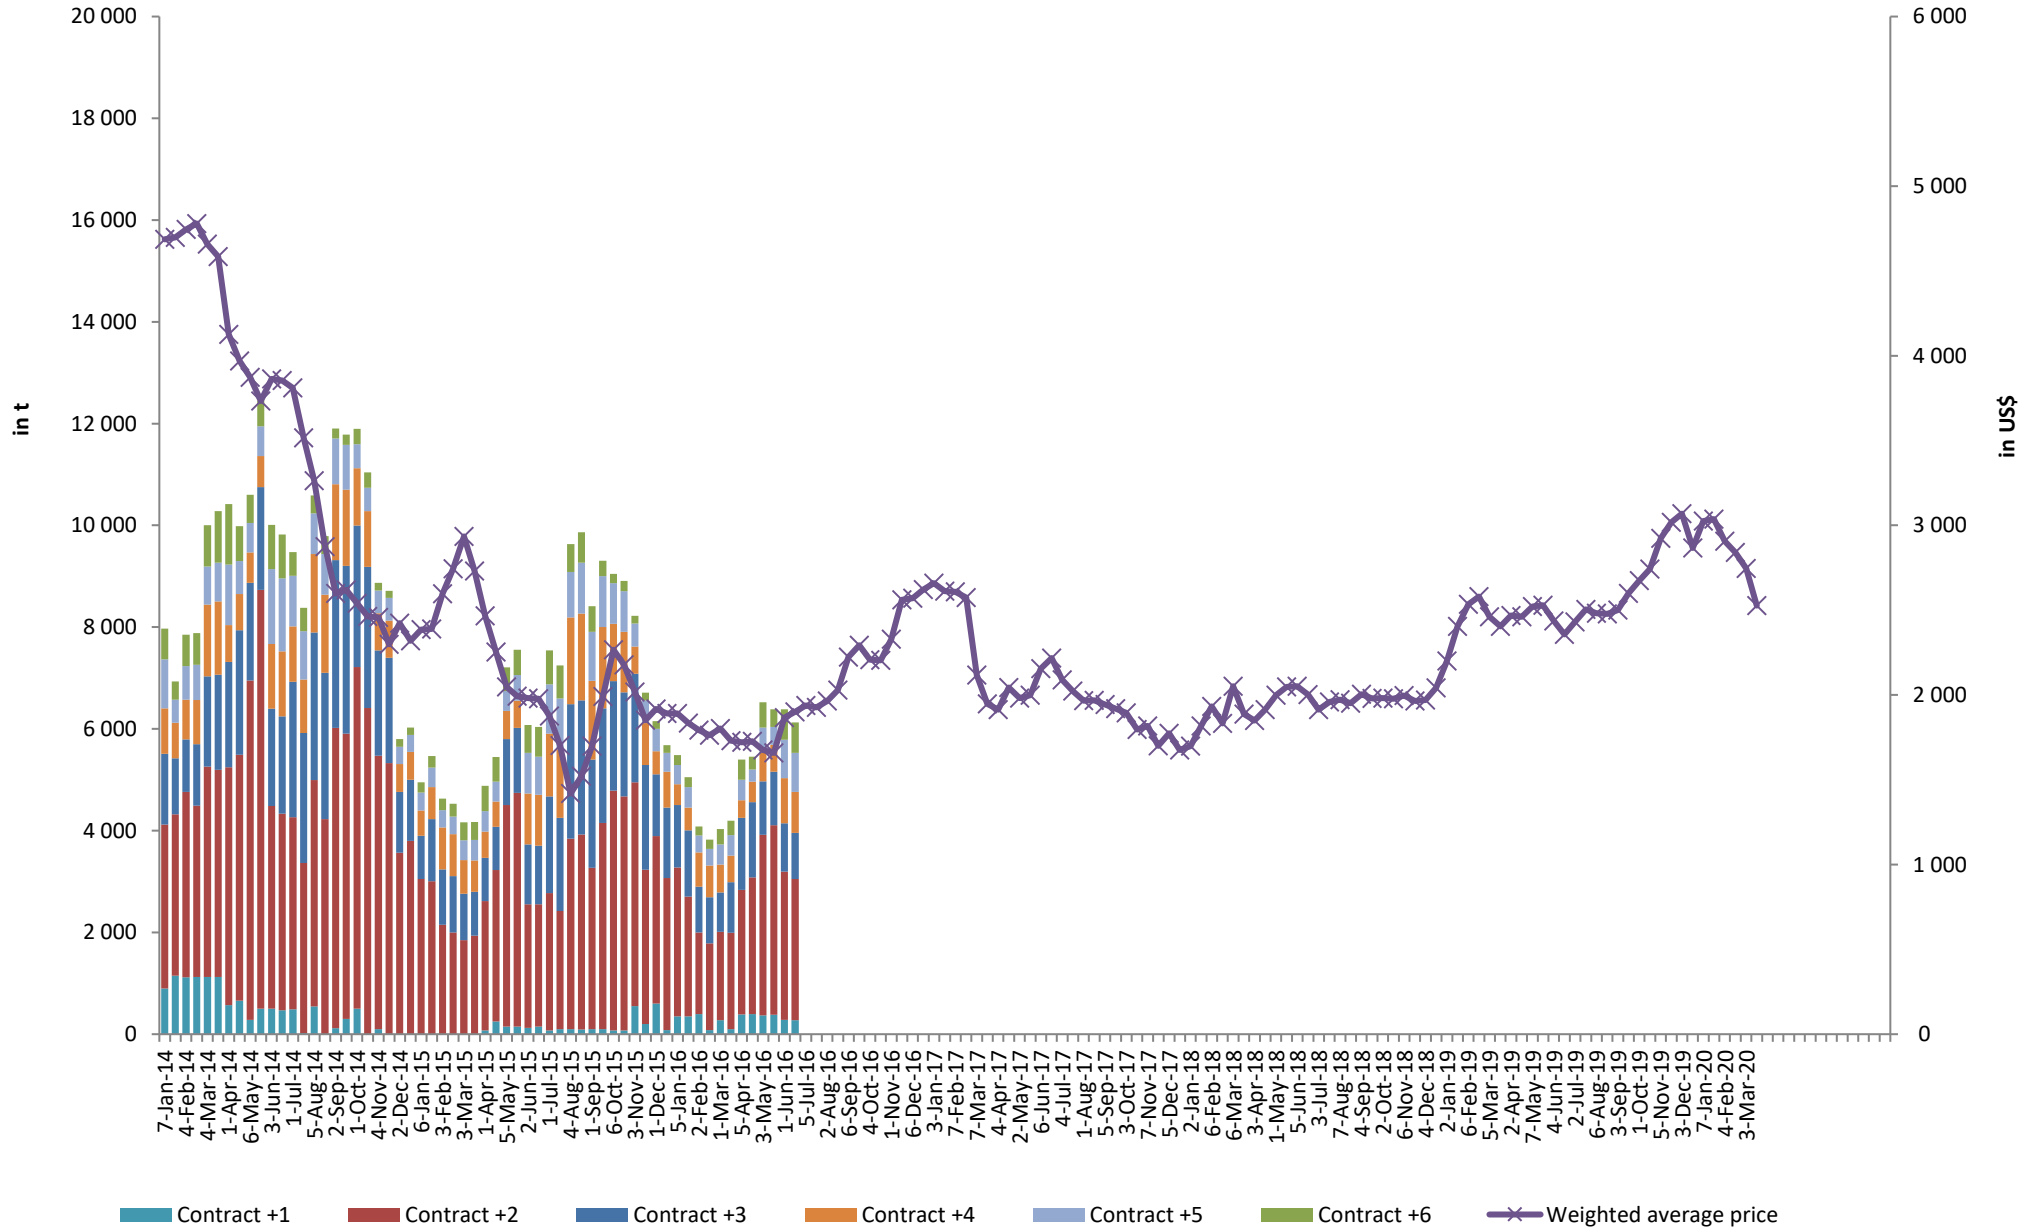

Change in GDT Price Index
from previous event

AMF - offered quantities and weighted average price

BUTTER - offered quantities and weighted average price

BMP - offered quantities and weighted average price

CHEESE - offered quantities and weighted average price

■ Contract +1
 ■ Contract +2
 ■ Contract +3
 ■ Contract +4
 ■ Contract +5
 ■ Contract +6
 ✕ Weighted average price

Rennet CASEIN - offered quantities and weighted average price

SMP - offered quantities and weighted average price

WMP - offered quantities and weighted average price