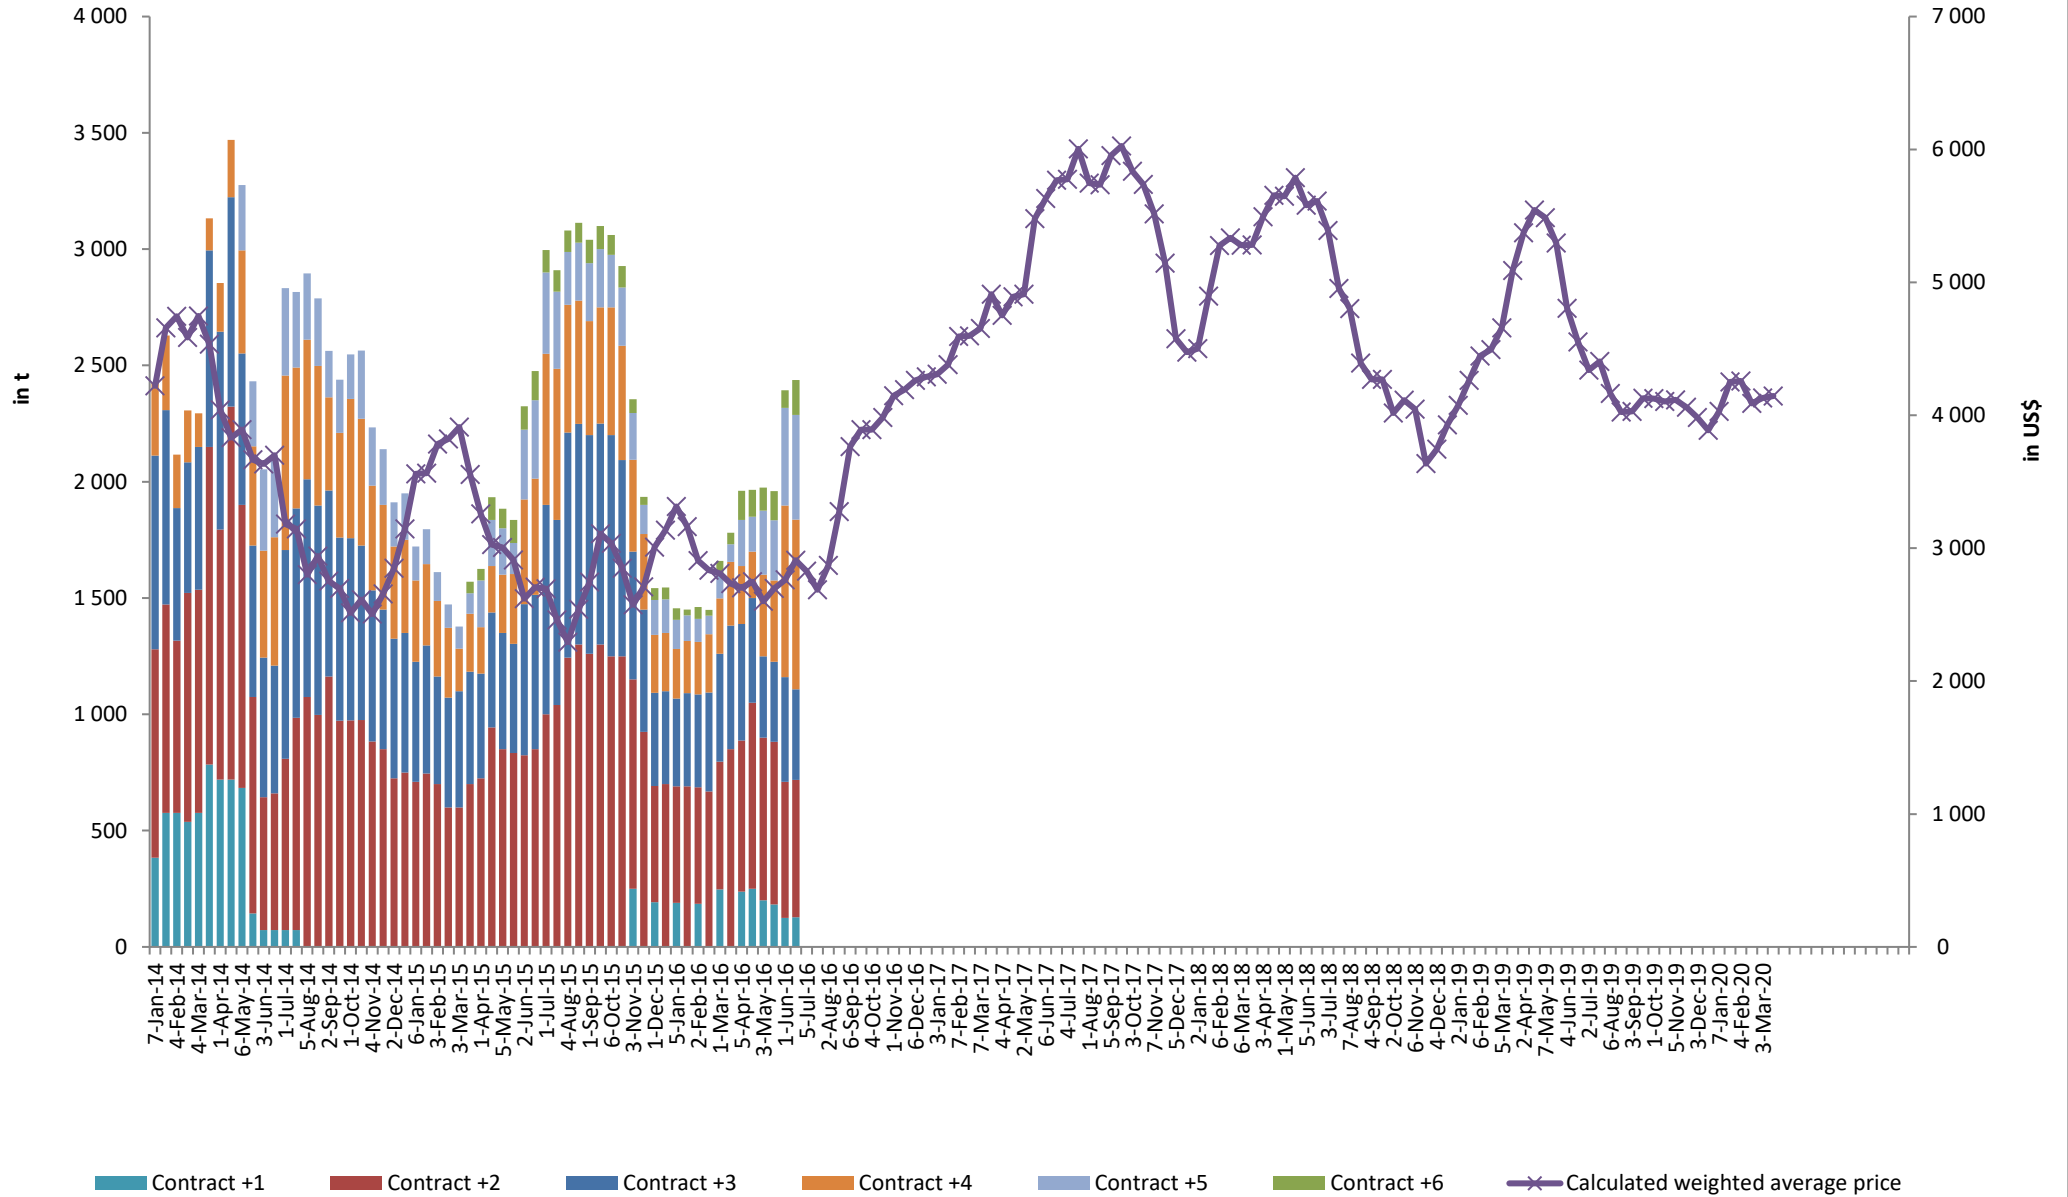

Results of the GDT event 256 of 17.03.2020

Prices in US\$/t	Apr-20	May-20	Jun-20	Jul-20	Aug-20	Sep-20	Weighted average price	% change (weighted average price)	% change by contract from previous auction					
									Apr-20	May-20	Jun-20	Jul-20	Aug-20	Sep-20
AMF	4 585	4 252	4 234	4 435	4 465	n.a.	4 331	+ 1.0%	+ 8.1%	+ 1.2%	- 0.6%	- 1.0%	+ 0.3%	n.a.
Butter	4 540	4 125	4 104	4 125	4 065	n.a.	4 144	+ 0.3%	+ 4.4%	+ 0.7%	- 0.8%	- 0.1%	- 0.9%	n.a.
BMP							n/a							
Cheeses	4 500	4 390	4 380	4 330	n.a.	n.a.	4 398	+ 2.6%	+ 5.0%	+ 2.9%	+ 3.5%	- 1.0%	n.a.	n.a.
Rennet Casein	9 850	10 104	10 065	9 980	n.a.	n.a.	9 987	+ 1.0%	- 0.7%	+ 0.9%	+ 2.5%	+ 3.7%	n.a.	n.a.
Lactose	n.a.	914	n.a.	n.a.	n.a.	n.a.	914	+ 4.9%	n.a.	+ 4.9%	n.a.	n.a.	n.a.	n.a.
SMP	2 961	2 495	2 565	2 531	2 607	n.a.	2 527	- 8.1%	+ 7.5%	- 8.2%	- 7.7%	- 9.6%	- 8.2%	n.a.
WMP	2 830	2 758	2 789	2 862	2 812	n.a.	2 797	- 4.2%	- 3.1%	- 4.7%	- 4.7%	- 3.9%	- 4.2%	n.a.

Source : GlobalDairyTrade (<http://www.globaldairytrade.info/>)

17/03/2020

1 € = 1.1157 \$ (ECB rate)

in €/t	Apr-20	May-20	Jun-20	Jul-20	Aug-20	Sep-20	Weighted average price
AMF	4 110	3 811	3 795	3 975	4 002		3 882
Butter	4 069	3 697	3 678	3 697	3 643		3 714
BMP							
Cheese	4 033	3 935	3 926	3 881			3 942
Rennet Casein	8 829	9 056	9 021	8 945			8 951
Lactose		819					819
SMP	2 654	2 236	2 299	2 269	2 337		2 265
WMP	2 537	2 472	2 500	2 565	2 520		2 507

Change in GDT Price Index
from previous event

AMF - offered quantities and weighted average price

BUTTER - offered quantities and weighted average price

BMP - offered quantities and weighted average price

SMP - offered quantities and weighted average price

WMP - offered quantities and weighted average price