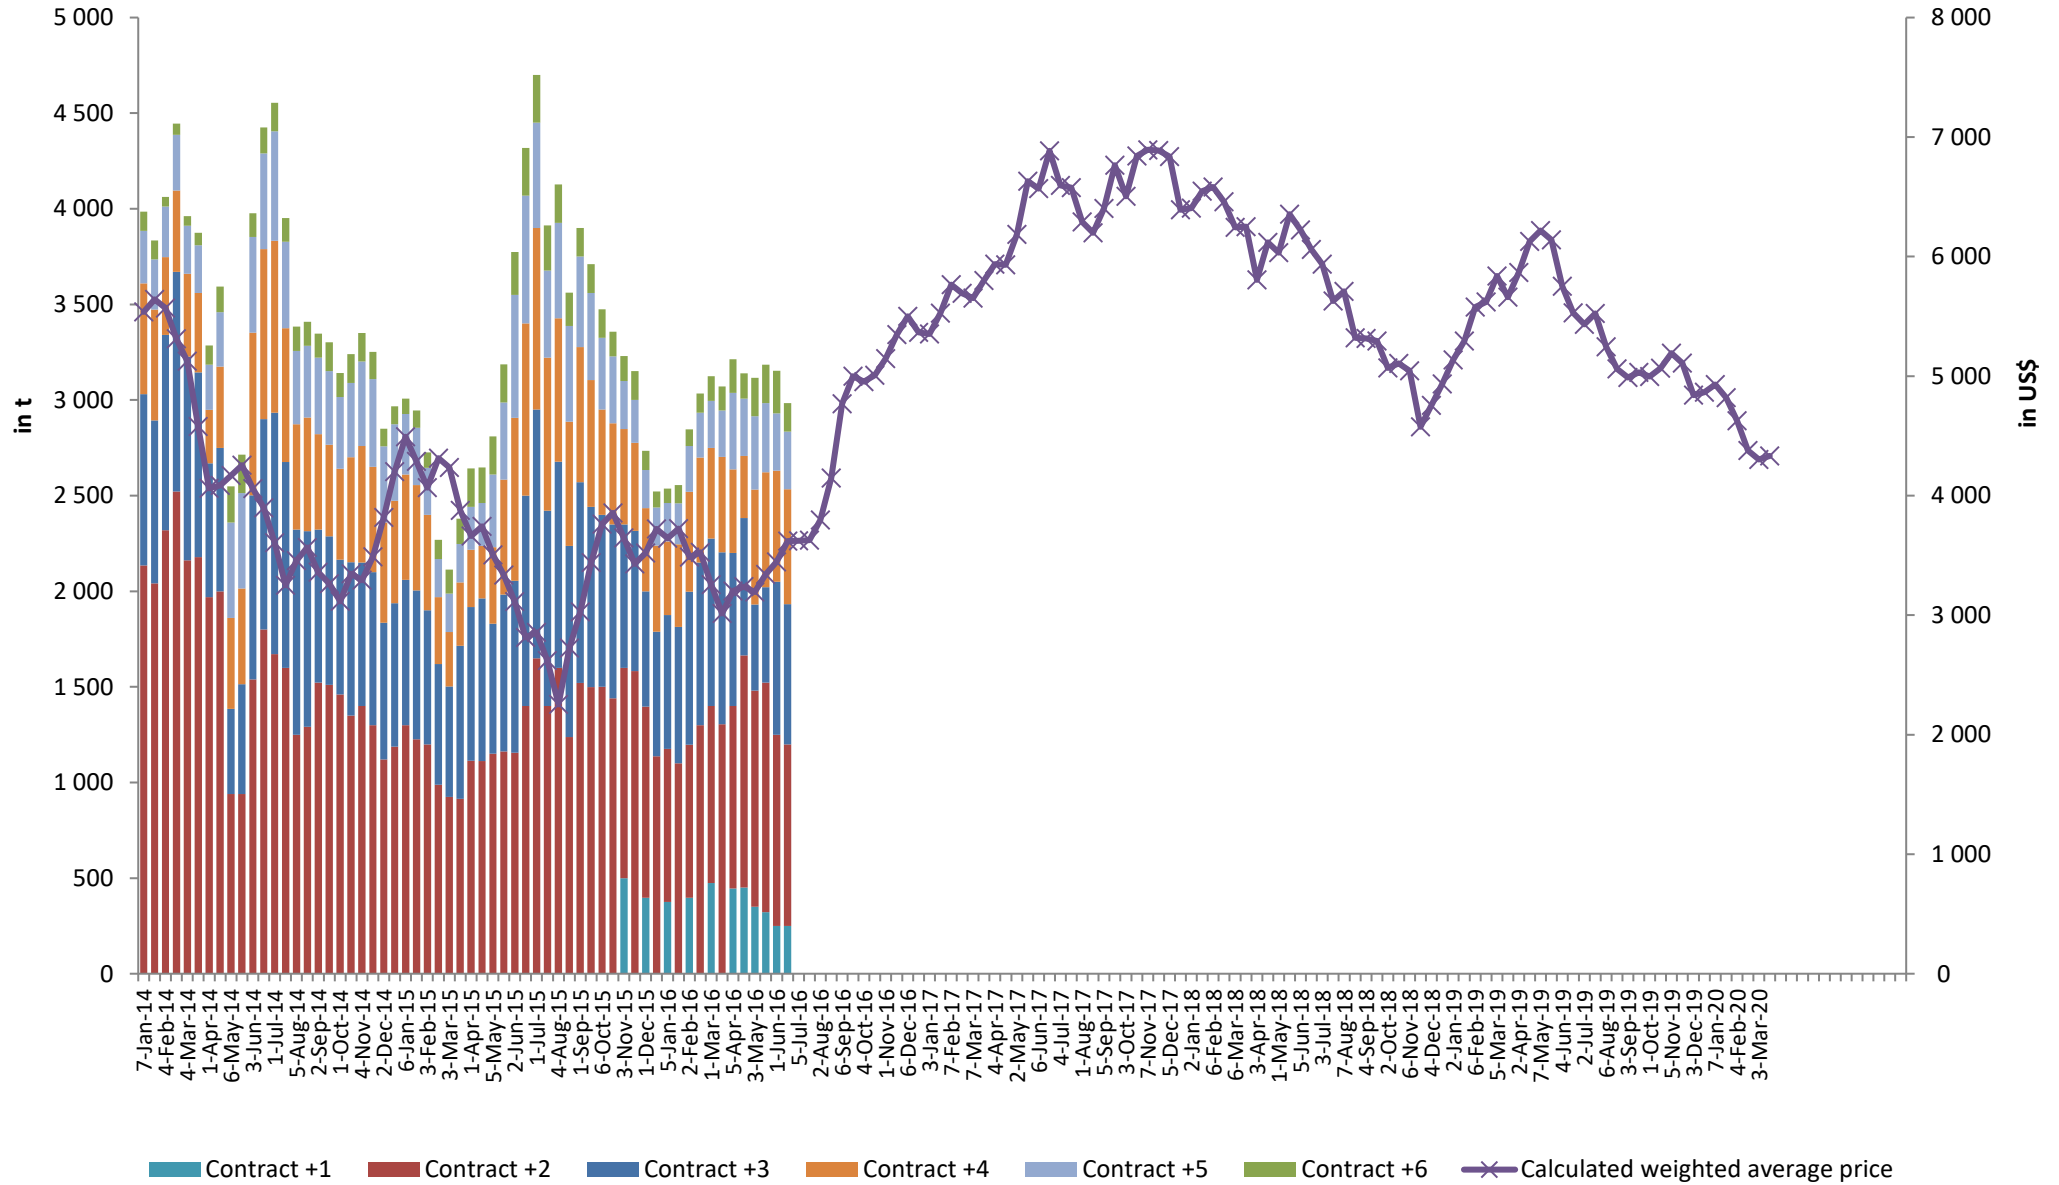

Results of the GDT event 256 of 17.03.2020

Prices in US\$/t	Apr-20	May-20	Jun-20	Jul-20	Aug-20	Sep-20	Weighted average price	% change (weighted average price)	% change by contract from previous auction					
									Apr-20	May-20	Jun-20	Jul-20	Aug-20	Sep-20
AMF	4 585	4 252	4 234	4 435	4 465	n.a.	4 331	+ 1.0%	+ 8.1%	+ 1.2%	- 0.6%	- 1.0%	+ 0.3%	n.a.
Butter	4 540	4 125	4 104	4 125	4 065	n.a.	4 144	+ 0.3%	+ 4.4%	+ 0.7%	- 0.8%	- 0.1%	- 0.9%	n.a.
BMP							n/a							
Cheeses	4 500	4 390	4 380	4 330	n.a.	n.a.	4 398	+ 2.6%	+ 5.0%	+ 2.9%	+ 3.5%	- 1.0%	n.a.	n.a.
Rennet Casein	9 850	10 104	10 065	9 980	n.a.	n.a.	9 987	+ 1.0%	- 0.7%	+ 0.9%	+ 2.5%	+ 3.7%	n.a.	n.a.
Lactose	n.a.	914	n.a.	n.a.	n.a.	n.a.	914	+ 4.9%	n.a.	+ 4.9%	n.a.	n.a.	n.a.	n.a.
SMP	2 961	2 495	2 565	2 531	2 607	n.a.	2 527	- 8.1%	+ 7.5%	- 8.2%	- 7.7%	- 9.6%	- 8.2%	n.a.
WMP	2 830	2 758	2 789	2 862	2 812	n.a.	2 797	- 4.2%	- 3.1%	- 4.7%	- 4.7%	- 3.9%	- 4.2%	n.a.

Source : GlobalDairyTrade (<http://www.globaldairytrade.info/>)

17/03/2020

1 € = 1.1157 \$ (ECB rate)

in €/t	Apr-20	May-20	Jun-20	Jul-20	Aug-20	Sep-20	Weighted average price
AMF	4 110	3 811	3 795	3 975	4 002		3 882
Butter	4 069	3 697	3 678	3 697	3 643		3 714
BMP							
Cheese	4 033	3 935	3 926	3 881			3 942
Rennet Casein	8 829	9 056	9 021	8 945			8 951
Lactose		819					819
SMP	2 654	2 236	2 299	2 269	2 337		2 265
WMP	2 537	2 472	2 500	2 565	2 520		2 507

Change in GDT Price Index
from previous event

AMF - offered quantities and weighted average price

BUTTER - offered quantities and weighted average price

BMP - offered quantities and weighted average price

SMP - offered quantities and weighted average price

WMP - offered quantities and weighted average price