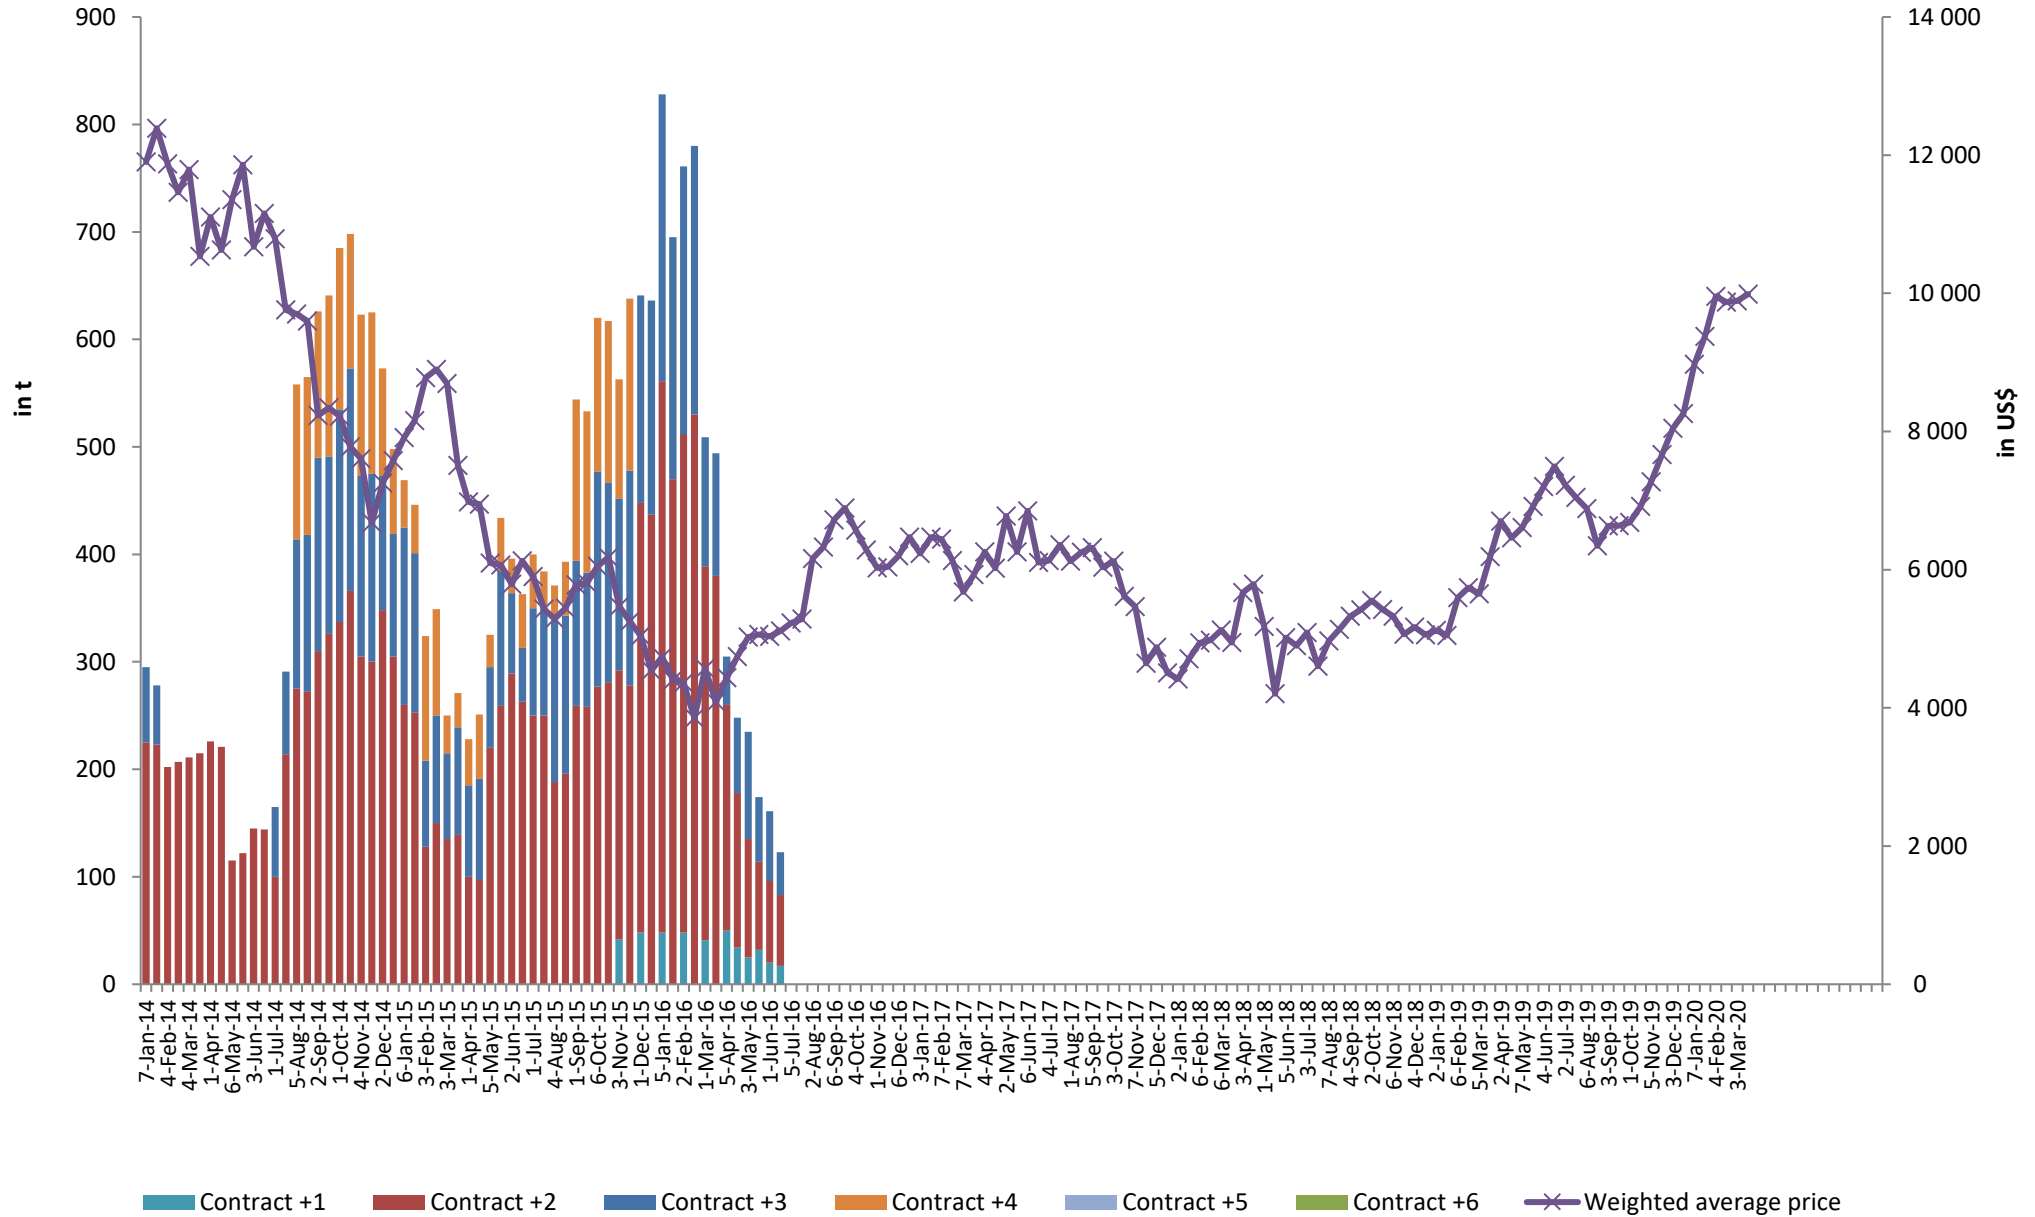

Results of the GDT event 256 of 17.03.2020

Prices in US\$/t	Apr-20	May-20	Jun-20	Jul-20	Aug-20	Sep-20	Weighted average price	% change (weighted average price)	% change by contract from previous auction					
									Apr-20	May-20	Jun-20	Jul-20	Aug-20	Sep-20
AMF	4 585	4 252	4 234	4 435	4 465	n.a.	4 331	+ 1.0%	+ 8.1%	+ 1.2%	- 0.6%	- 1.0%	+ 0.3%	n.a.
Butter	4 540	4 125	4 104	4 125	4 065	n.a.	4 144	+ 0.3%	+ 4.4%	+ 0.7%	- 0.8%	- 0.1%	- 0.9%	n.a.
BMP							n/a							
Cheeses	4 500	4 390	4 380	4 330	n.a.	n.a.	4 398	+ 2.6%	+ 5.0%	+ 2.9%	+ 3.5%	- 1.0%	n.a.	n.a.
Rennet Casein	9 850	10 104	10 065	9 980	n.a.	n.a.	9 987	+ 1.0%	- 0.7%	+ 0.9%	+ 2.5%	+ 3.7%	n.a.	n.a.
Lactose	n.a.	914	n.a.	n.a.	n.a.	n.a.	914	+ 4.9%	n.a.	+ 4.9%	n.a.	n.a.	n.a.	n.a.
SMP	2 961	2 495	2 565	2 531	2 607	n.a.	2 527	- 8.1%	+ 7.5%	- 8.2%	- 7.7%	- 9.6%	- 8.2%	n.a.
WMP	2 830	2 758	2 789	2 862	2 812	n.a.	2 797	- 4.2%	- 3.1%	- 4.7%	- 4.7%	- 3.9%	- 4.2%	n.a.

Change in GDT Price Index
from previous event

AMF - offered quantities and weighted average price

BUTTER - offered quantities and weighted average price

BMP - offered quantities and weighted average price

CHEESE - offered quantities and weighted average price

■ Contract +1
 ■ Contract +2
 ■ Contract +3
 ■ Contract +4
 ■ Contract +5
 ■ Contract +6
 ✕ Weighted average price

Rennet CASEIN - offered quantities and weighted average price

SMP - offered quantities and weighted average price

WMP - offered quantities and weighted average price