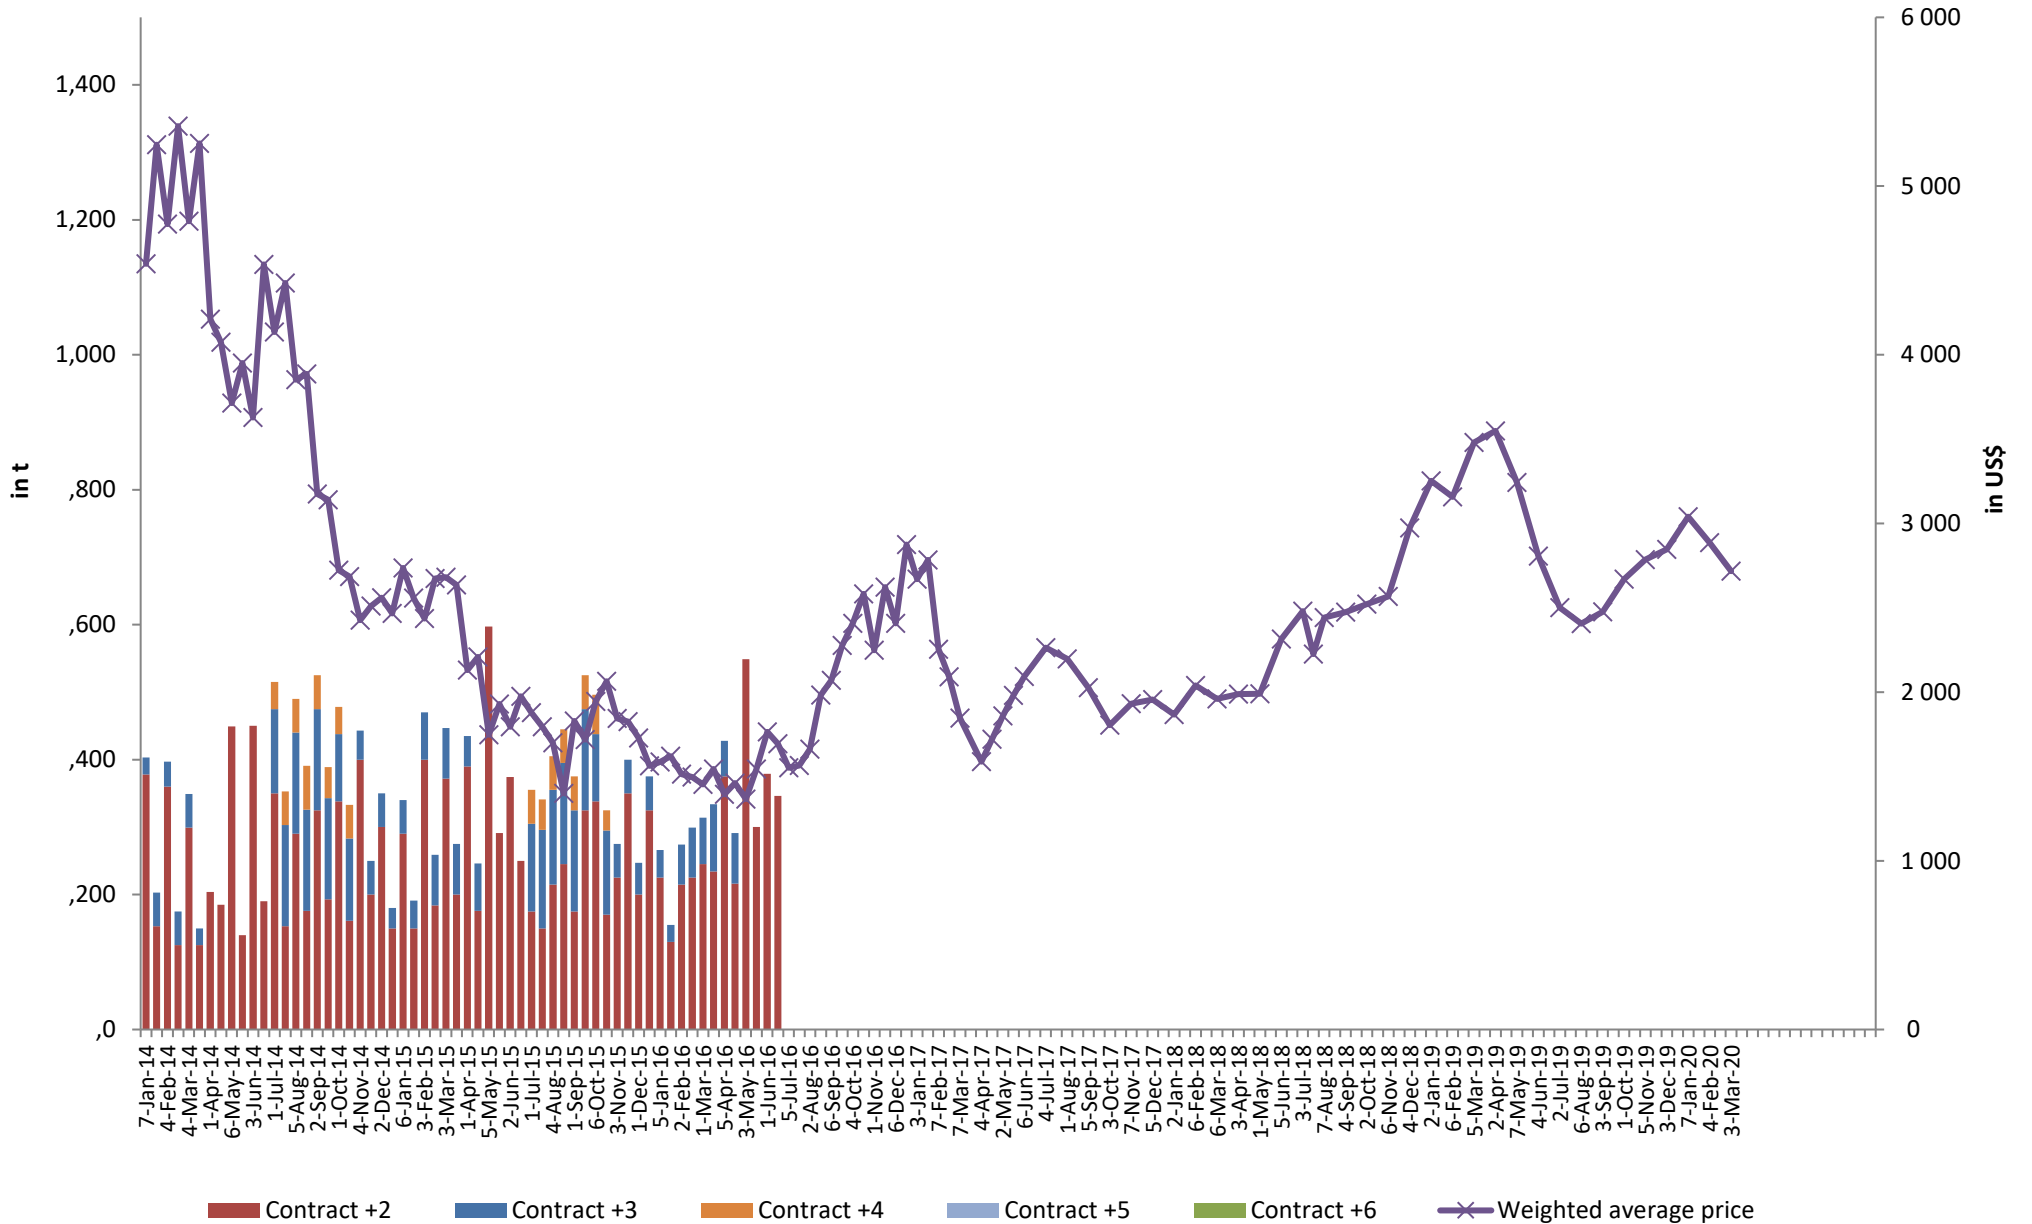

Results of the GDT event 256 of 17.03.2020

Prices in US\$/t	Apr-20	May-20	Jun-20	Jul-20	Aug-20	Sep-20	Weighted average price	% change (weighted average price)	% change by contract from previous auction					
									Apr-20	May-20	Jun-20	Jul-20	Aug-20	Sep-20
AMF	4 585	4 252	4 234	4 435	4 465	n.a.	4 331	+ 1.0%	+ 8.1%	+ 1.2%	- 0.6%	- 1.0%	+ 0.3%	n.a.
Butter	4 540	4 125	4 104	4 125	4 065	n.a.	4 144	+ 0.3%	+ 4.4%	+ 0.7%	- 0.8%	- 0.1%	- 0.9%	n.a.
BMP							n/a							
Cheeses	4 500	4 390	4 380	4 330	n.a.	n.a.	4 398	+ 2.6%	+ 5.0%	+ 2.9%	+ 3.5%	- 1.0%	n.a.	n.a.
Rennet Casein	9 850	10 104	10 065	9 980	n.a.	n.a.	9 987	+ 1.0%	- 0.7%	+ 0.9%	+ 2.5%	+ 3.7%	n.a.	n.a.
Lactose	n.a.	914	n.a.	n.a.	n.a.	n.a.	914	+ 4.9%	n.a.	+ 4.9%	n.a.	n.a.	n.a.	n.a.
SMP	2 961	2 495	2 565	2 531	2 607	n.a.	2 527	- 8.1%	+ 7.5%	- 8.2%	- 7.7%	- 9.6%	- 8.2%	n.a.
WMP	2 830	2 758	2 789	2 862	2 812	n.a.	2 797	- 4.2%	- 3.1%	- 4.7%	- 4.7%	- 3.9%	- 4.2%	n.a.

Change in GDT Price Index
from previous event

AMF - offered quantities and weighted average price

BUTTER - offered quantities and weighted average price

BMP - offered quantities and weighted average price

CHEESE - offered quantities and weighted average price

■ Contract +1
 ■ Contract +2
 ■ Contract +3
 ■ Contract +4
 ■ Contract +5
 ■ Contract +6
 ✕ Weighted average price

Rennet CASEIN - offered quantities and weighted average price

SMP - offered quantities and weighted average price

WMP - offered quantities and weighted average price