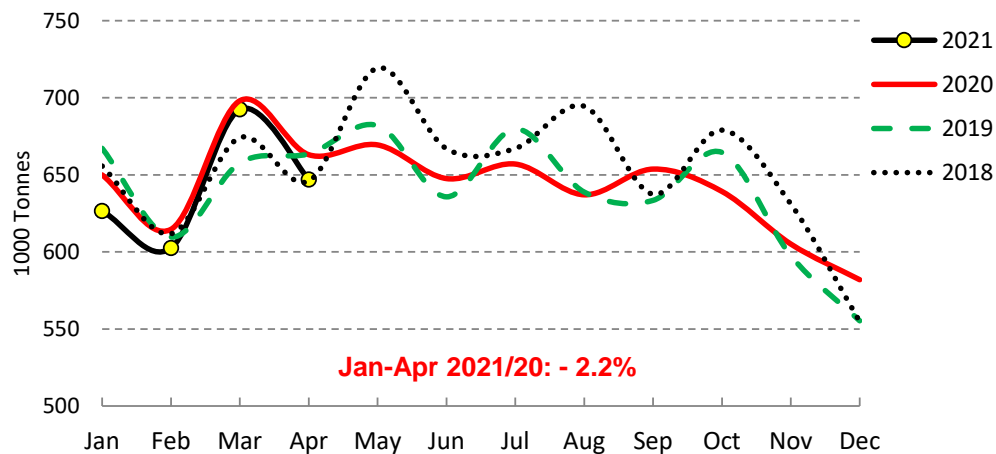

EU - Fermented milk

Source : Estat - Newcronos