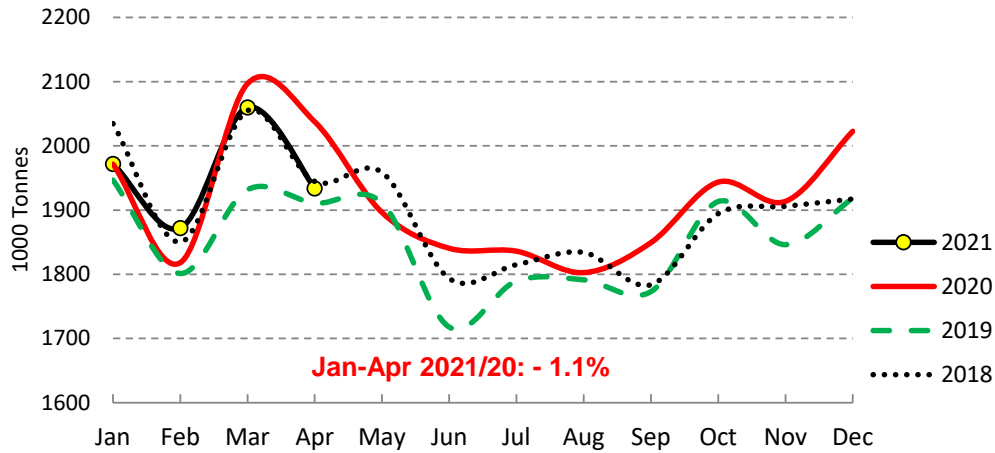

rem: not including LU for deliveries (confidential data)

PRODUCTION of the MAIN DAIRY PRODUCTS (1/2)

EU - Drinking milk

Source : Estat - Newcronos

EU - Cream for direct consumption

Source : Estat - Newcronos