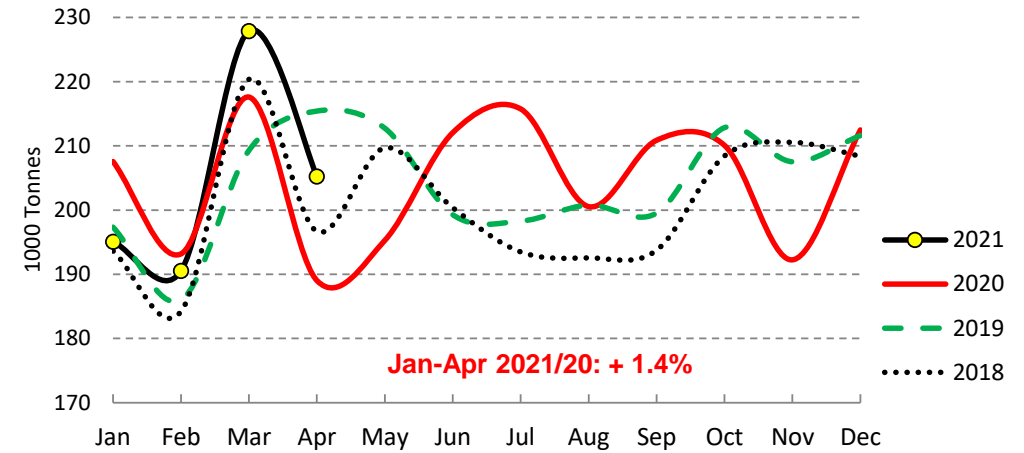

rem: not including LU for deliveries (confidential data)

PRODUCTION of the MAIN DAIRY PRODUCTS (1/2)

EU - Drinking milk

Source : Estat - Newcronos

EU - Cream for direct consumption

Source : Estat - Newcronos