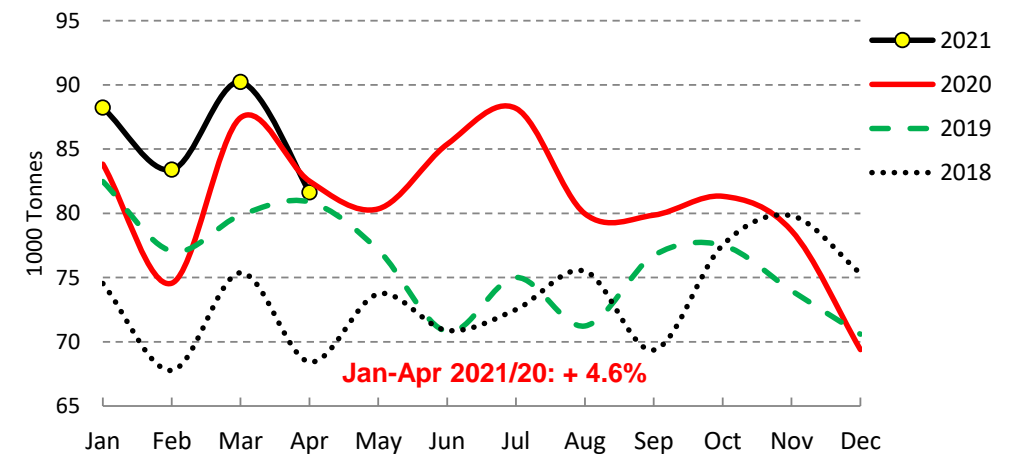

EU - Concentrated milk

Source : Estat - Newcronos