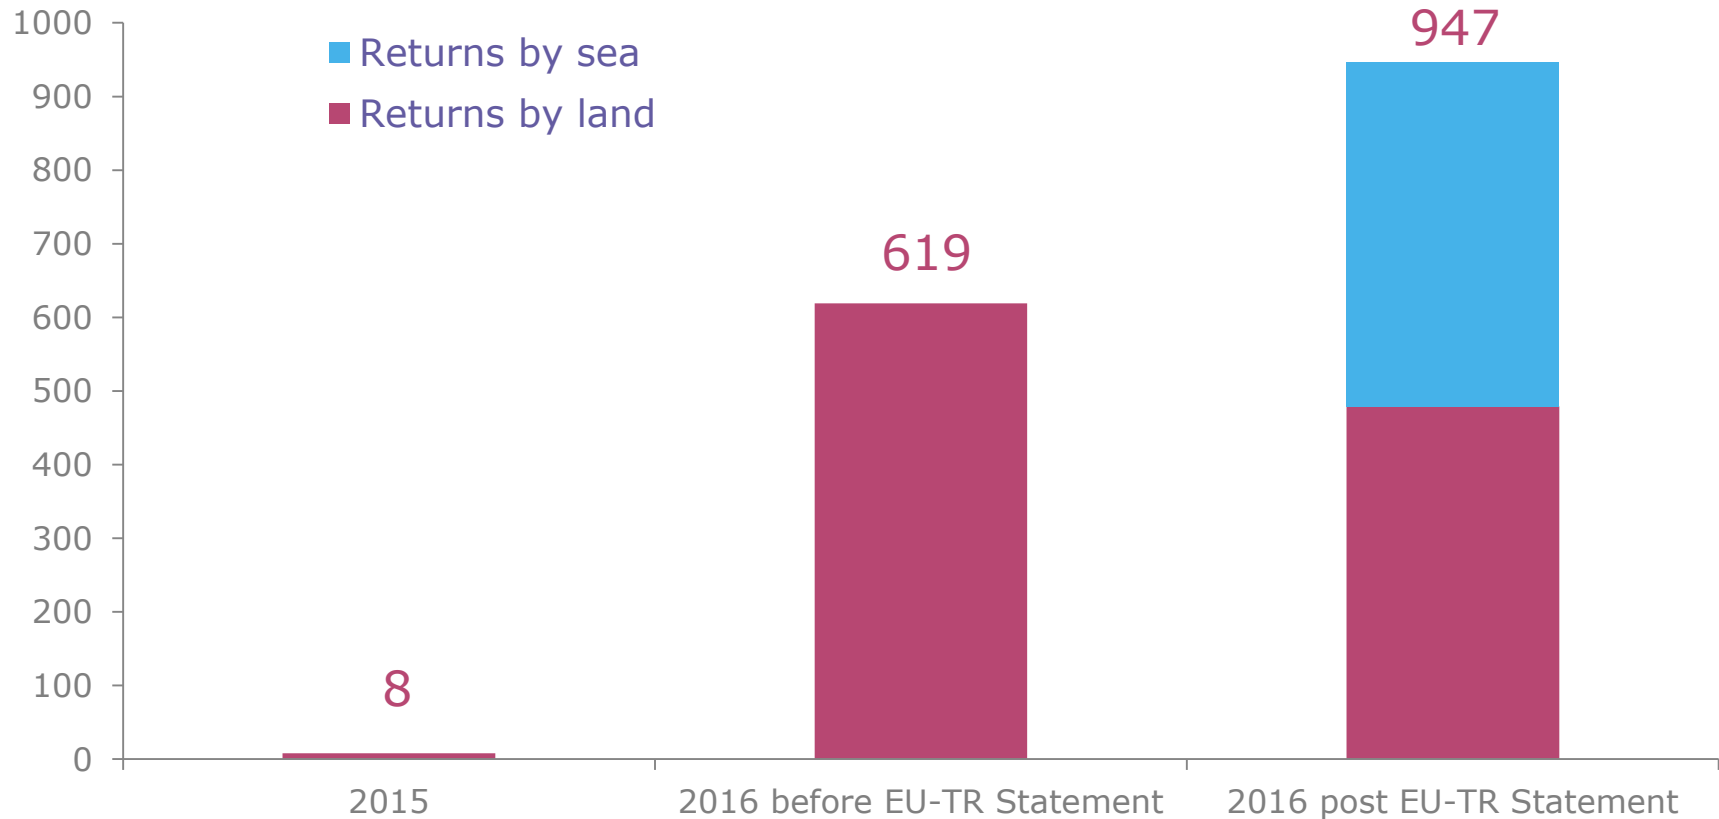

B4. Return all irregular migrants to Turkey