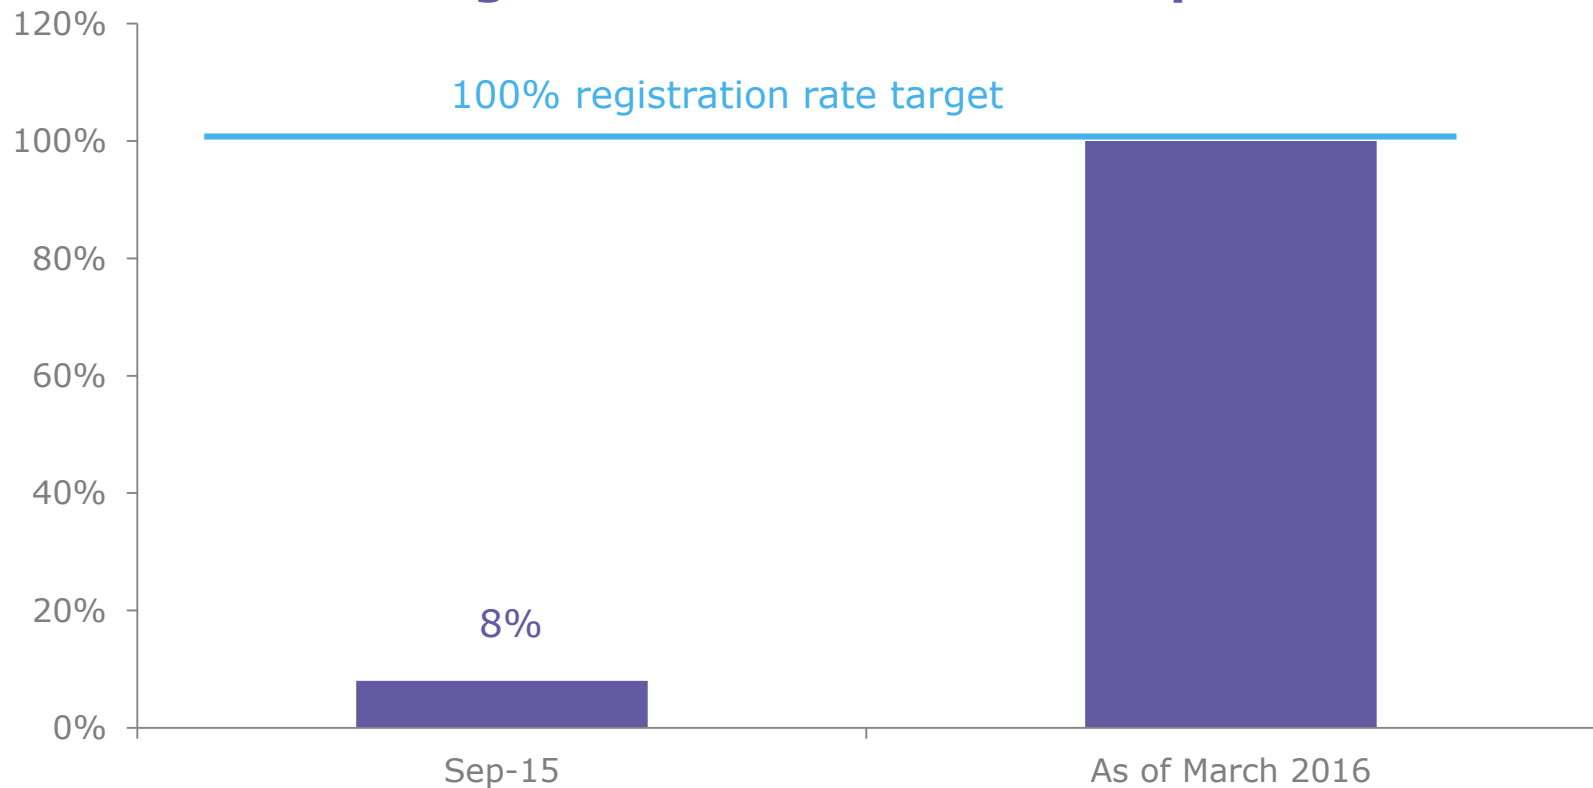

A2. Improve border management

Registration rate at the hotspots