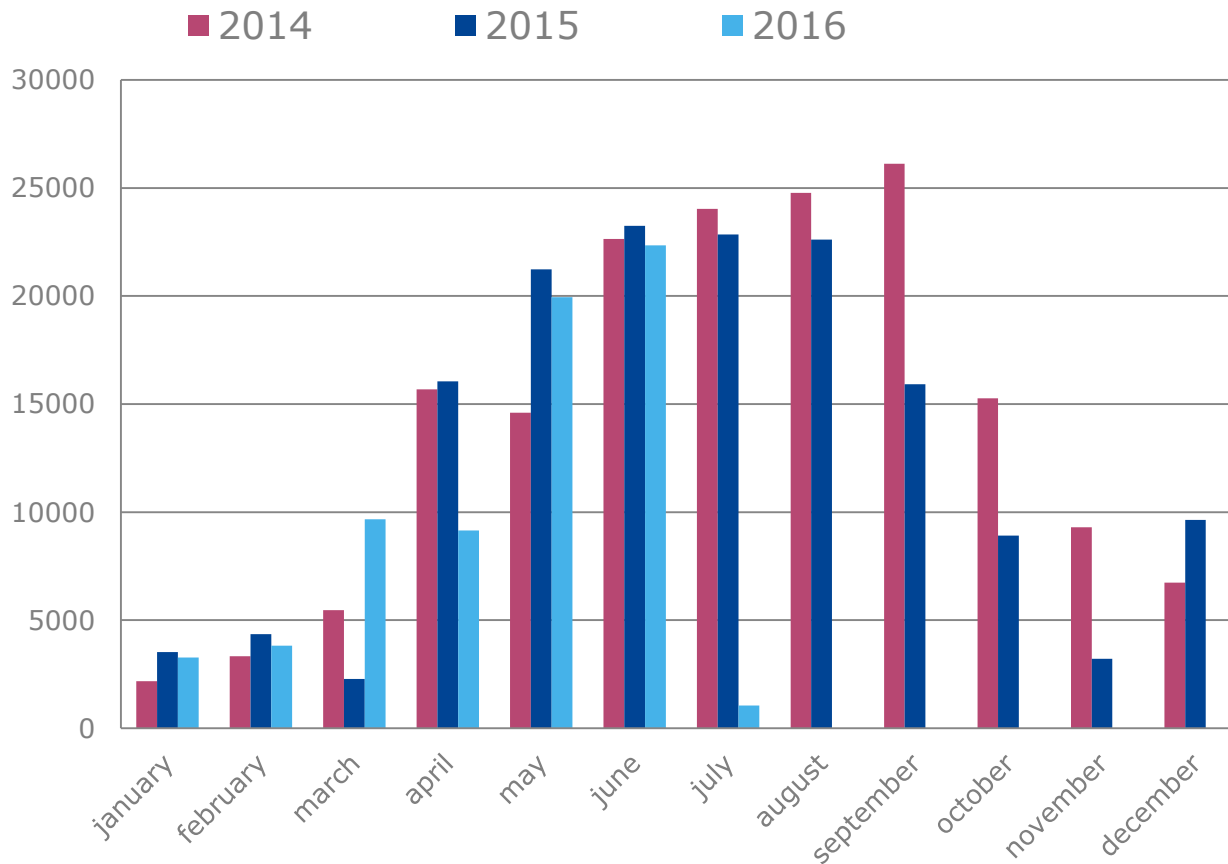

B5. Arrivals in Italy via the Central Mediterranean Route (2014-2016)

Top nationalities (2016)

- Nigeria
- Eritrea
- Gambia
- Côte d'Ivoire
- Guinea
- Sudan
- Somalia
- Mali
- Senegal
- Egypt
- Other