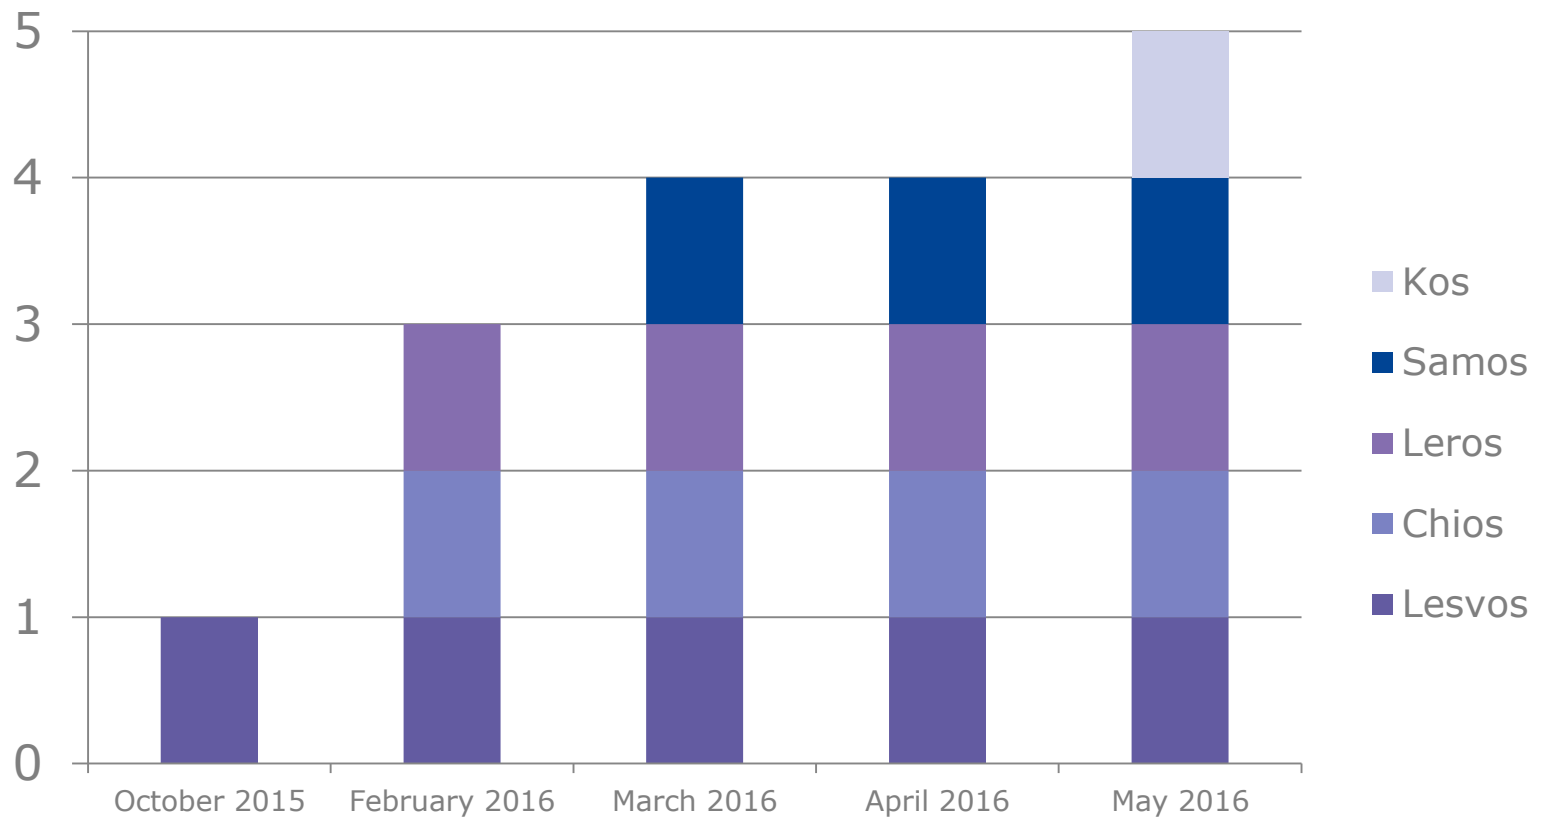

A1. Create five hotspots