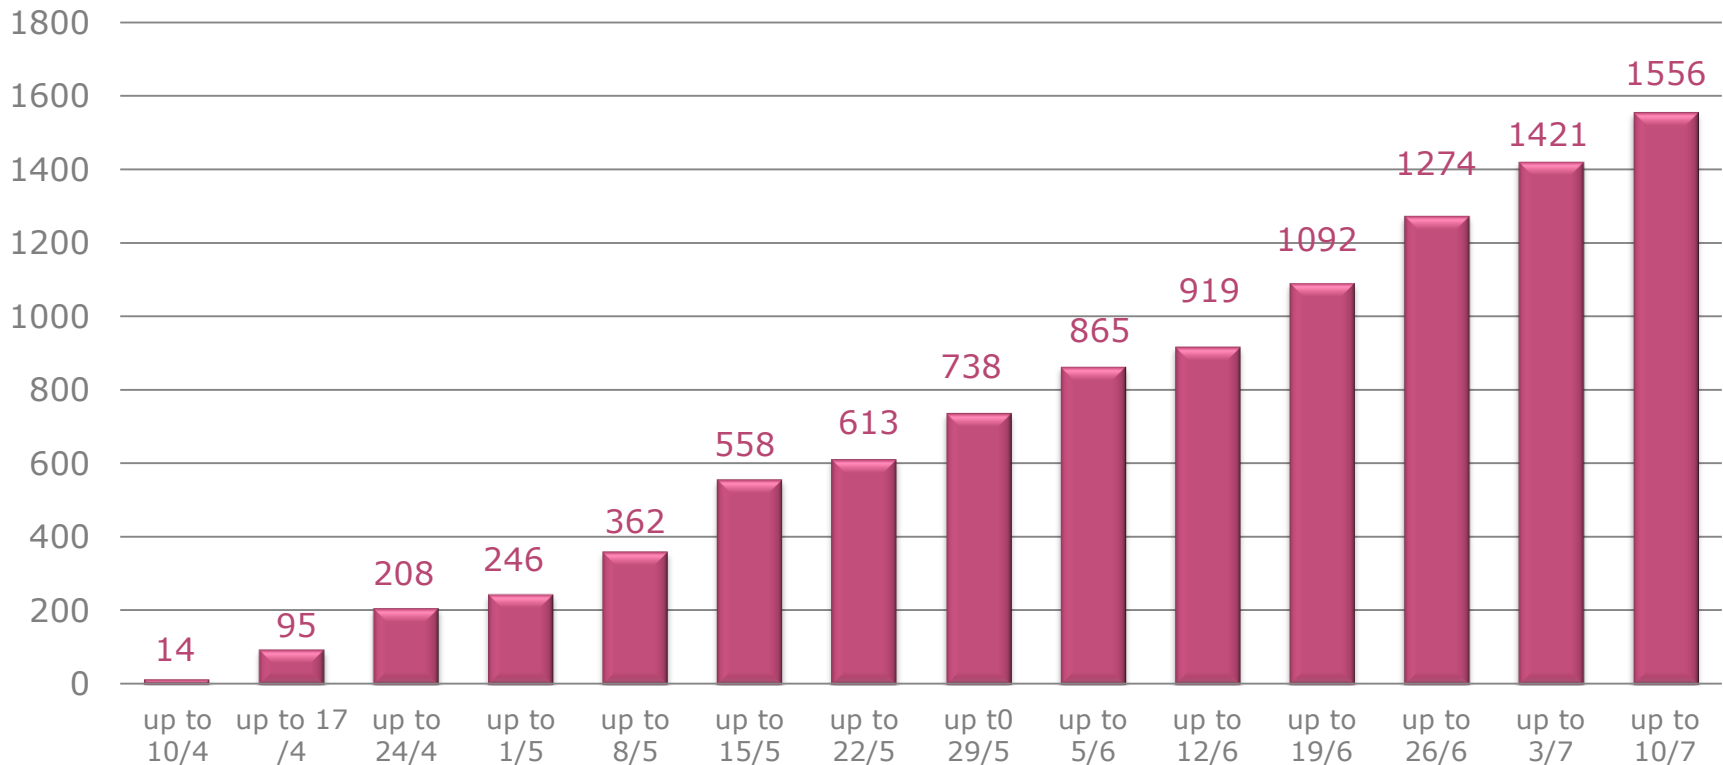

B3. Process asylum applications, in full respect of EU and international law

Total number of Asylum Interviews since 20/3/16