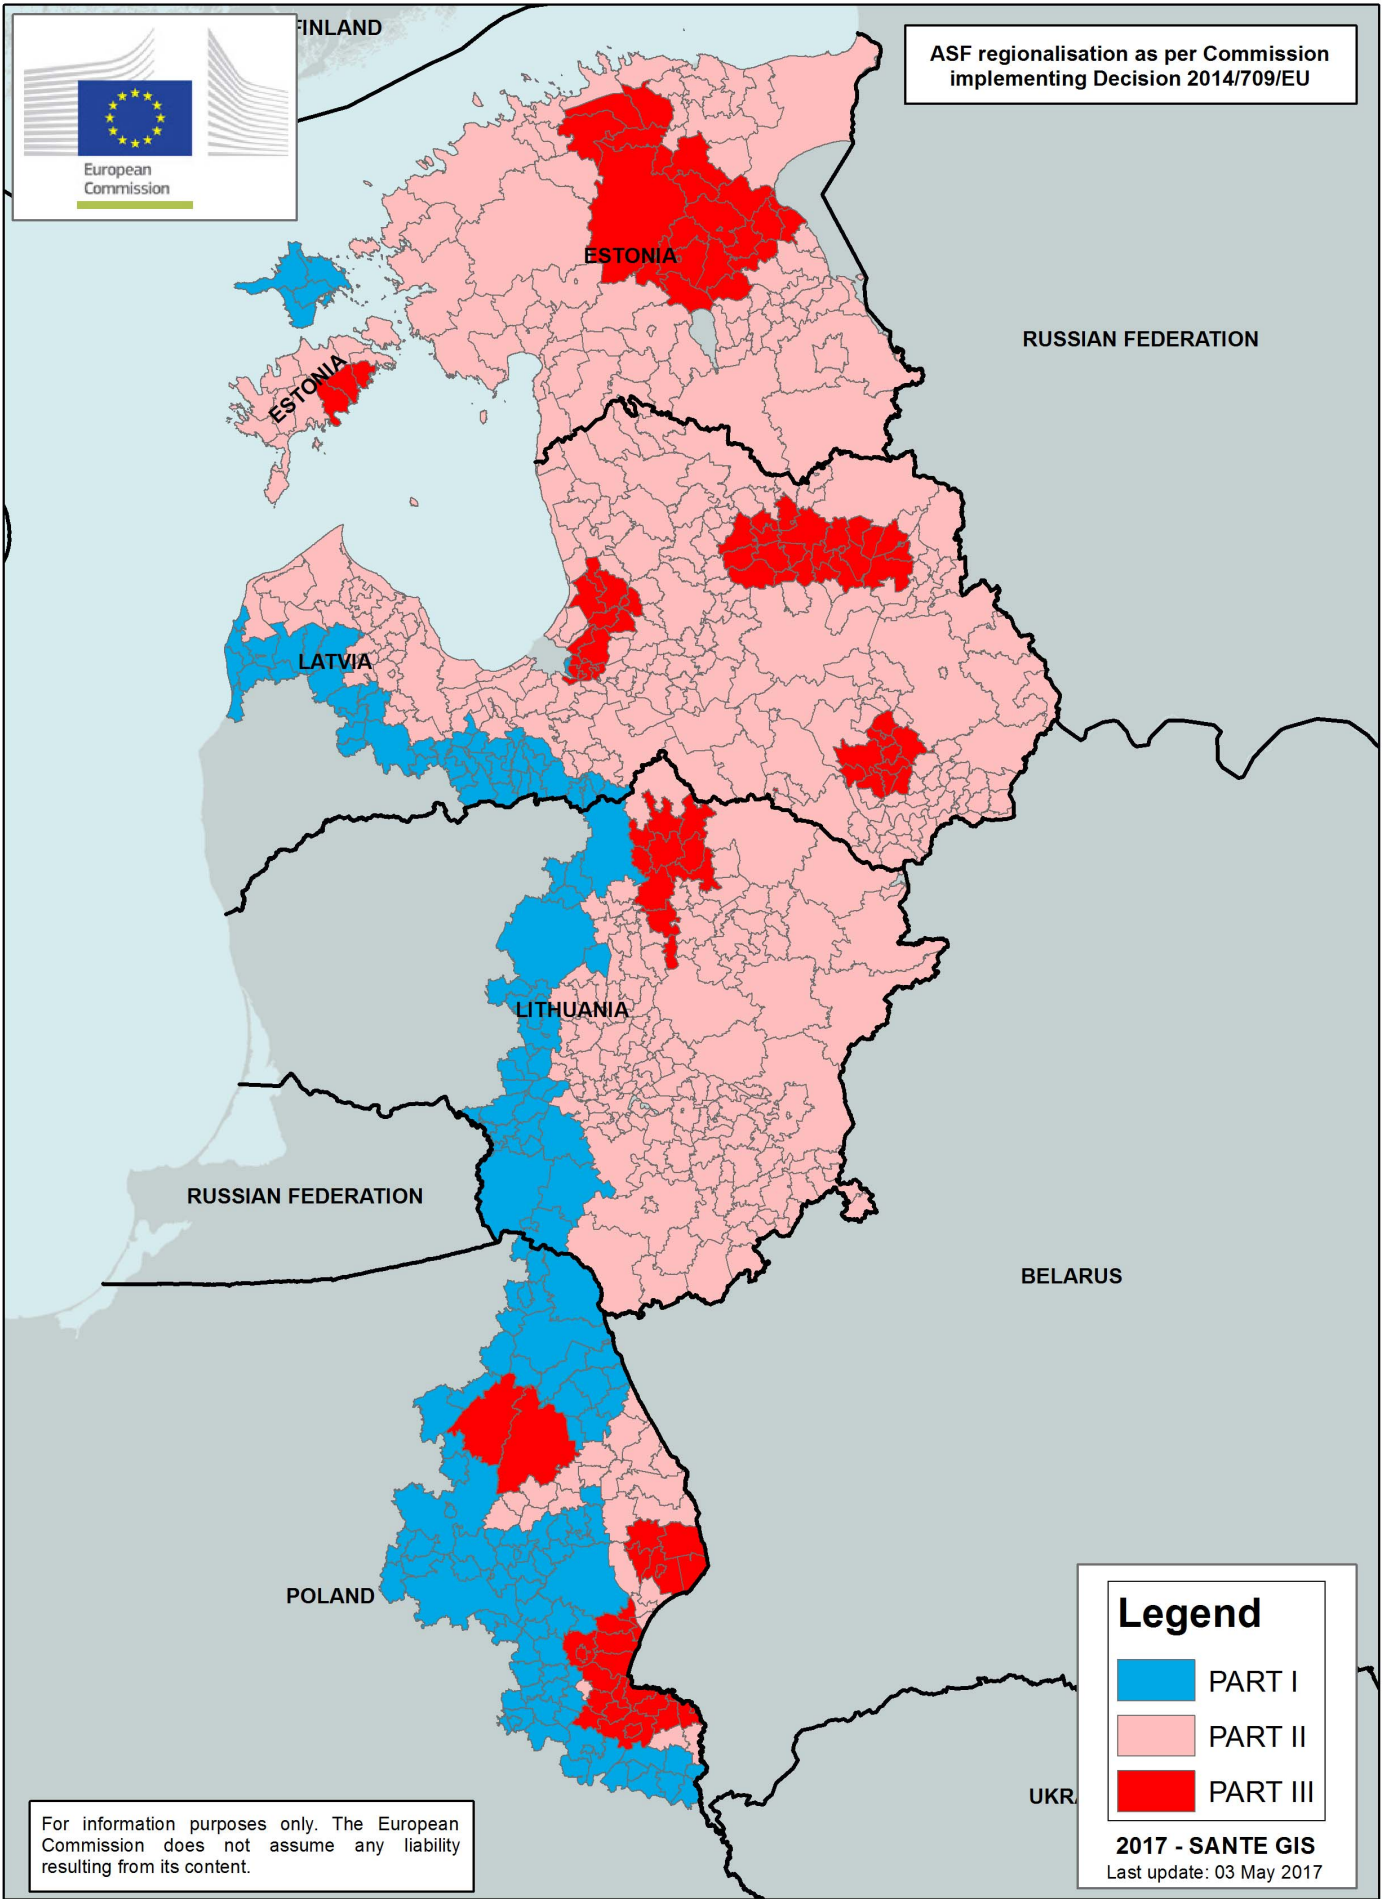

ASF regionalisation as per Commission implementing Decision 2014/709/EU

For information purposes only. The European Commission does not assume any liability resulting from its content.

Legend

- PART I
- PART II
- PART III

2017 - SANTE GIS
Last update: 03 May 2017