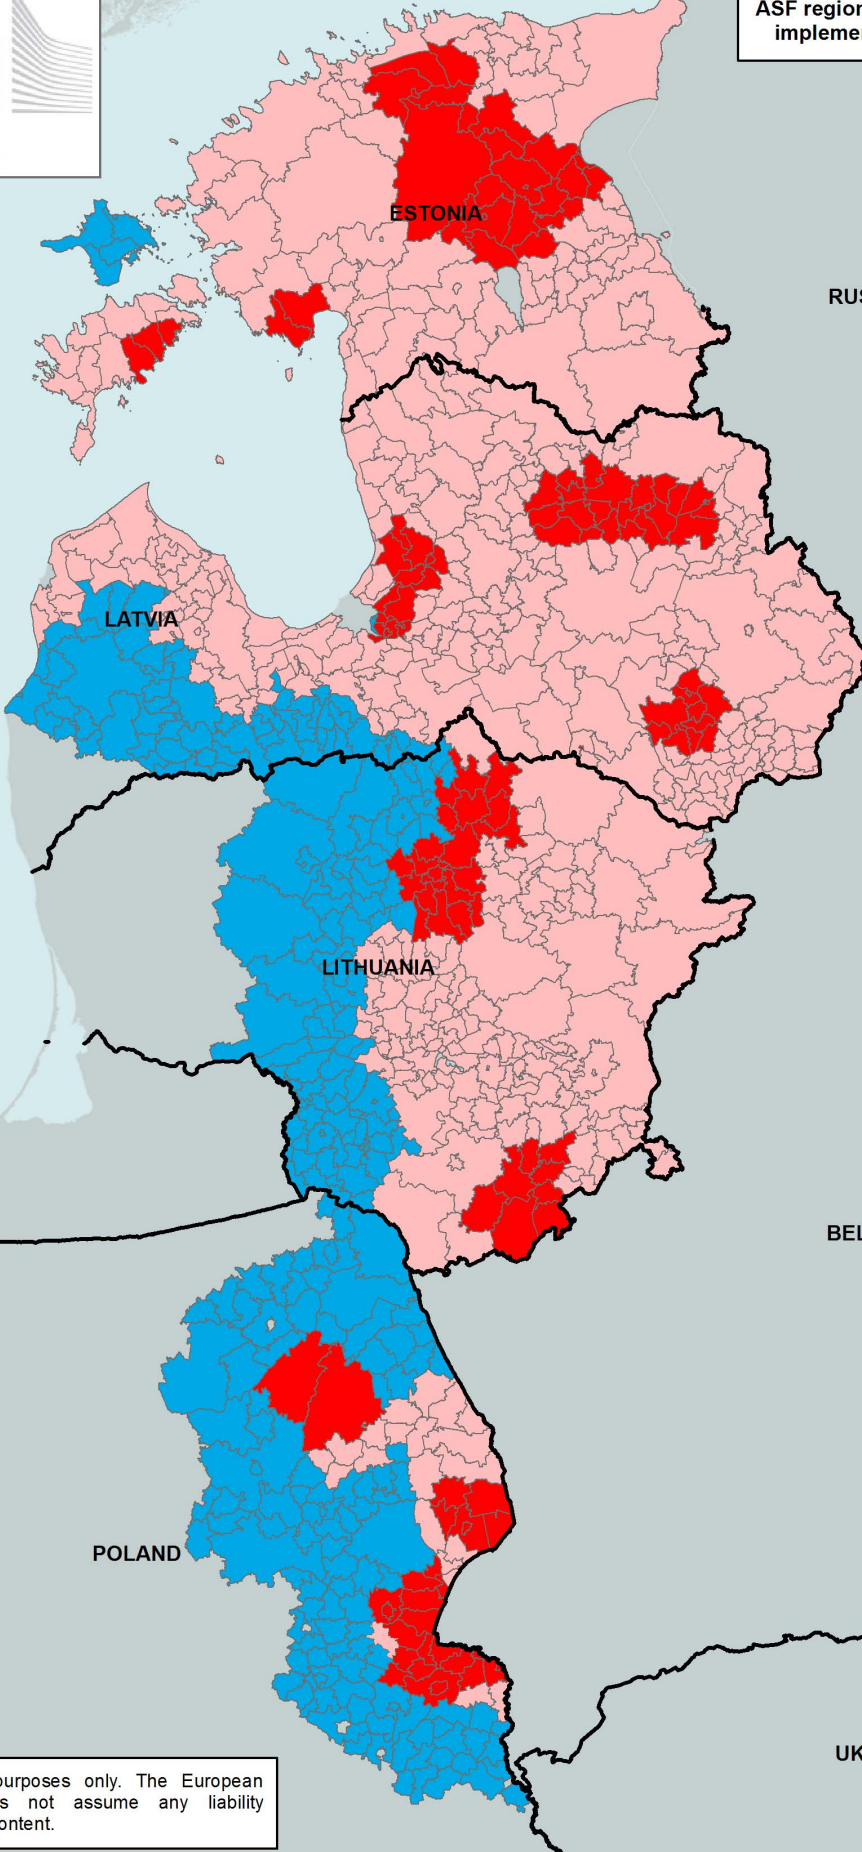

FINLAND

ASF regionalisation as per Commission implementing Decision 2014/709/EU

RUSSIAN FEDERATION

LATVIA

LITHUANIA

BELARUS

POLAND

Legend