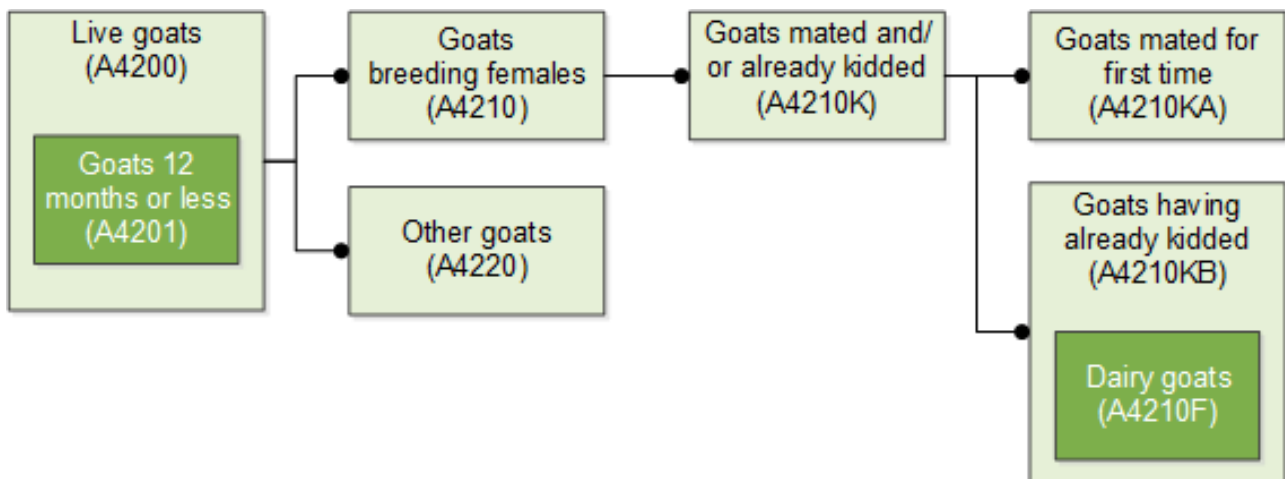

Goat , for the purpose of European statistics, is a domestic animal of the subspecies *Capra aegagrus hircus* L.

Tree

Statistical data

- [Agriculture statistics at regional level](#)