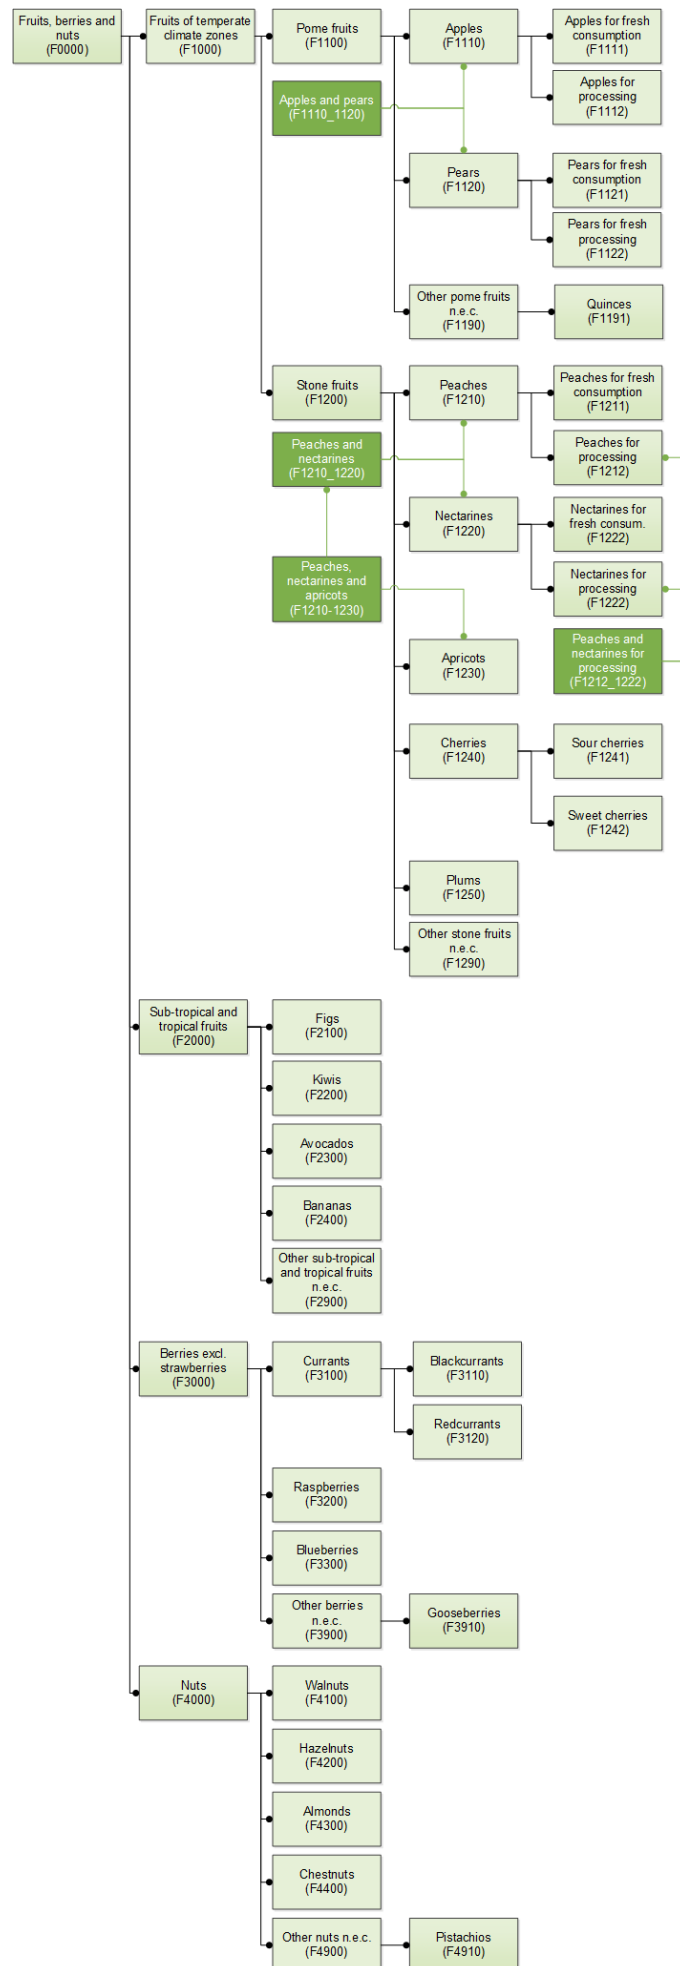

Includes

- pome fruit (such as apples or pears)
- stone fruit (such as peaches or apricots)
- nuts (such as walnuts or hazelnuts)
- fruits of sub-tropical and tropical climate zones (such as figs or kiwi)
- berries (excluding strawberries)

Excludes

- citrus fruits (T0000)
- grapes (W1000)
- olives (O1000)
- strawberries (S0000)

Tree

Related concepts

- [Cereal](#)
- [Vegetable](#)

Statistical data

- [Agriculture statistics at regional level](#)