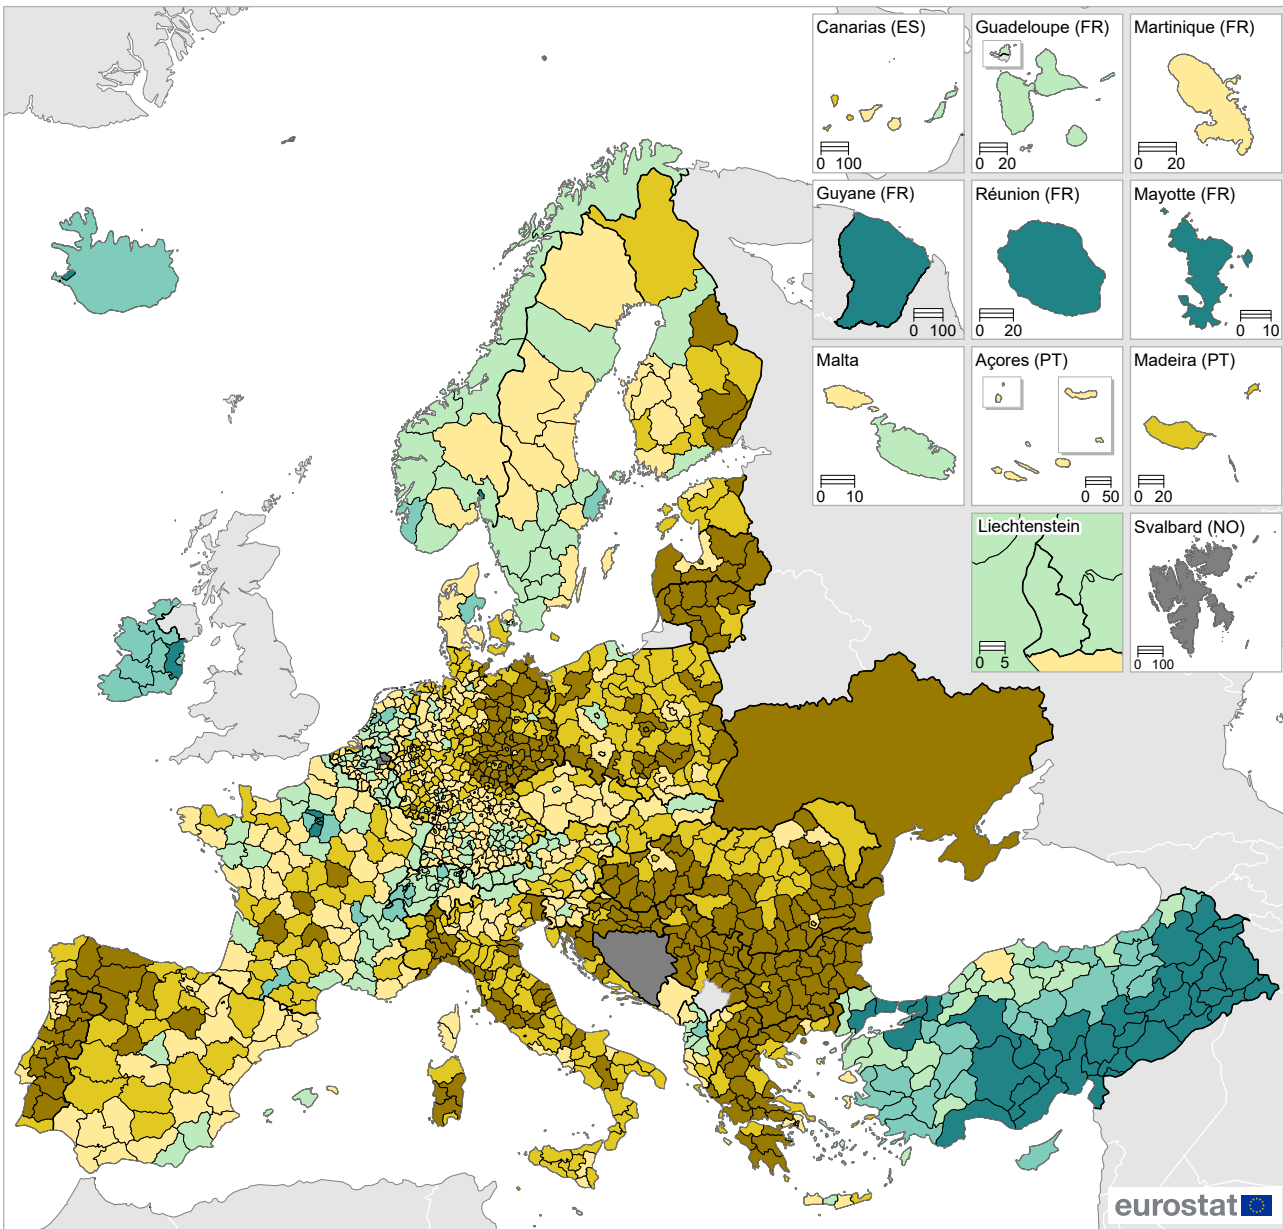

Crude rate of natural population change, 2021

(% persons, by NUTS 3 regions)

EU = -2.7

≥ 7.0

3.5 – < 7.0

0.0 – < 3.5

-3.5 – < 0.0

-7.0 – < -3.5

< -7.0

Data not available

Administrative boundaries: © EuroGeographics © UN-FAO © Turkstat
Cartography: Eurostat — GISCO, 07/2023

Note: Moldova and Albania, 2020. Türkiye: 2019.

Source: Eurostat (online data codes: demo_r_gind3 and demo_gind)