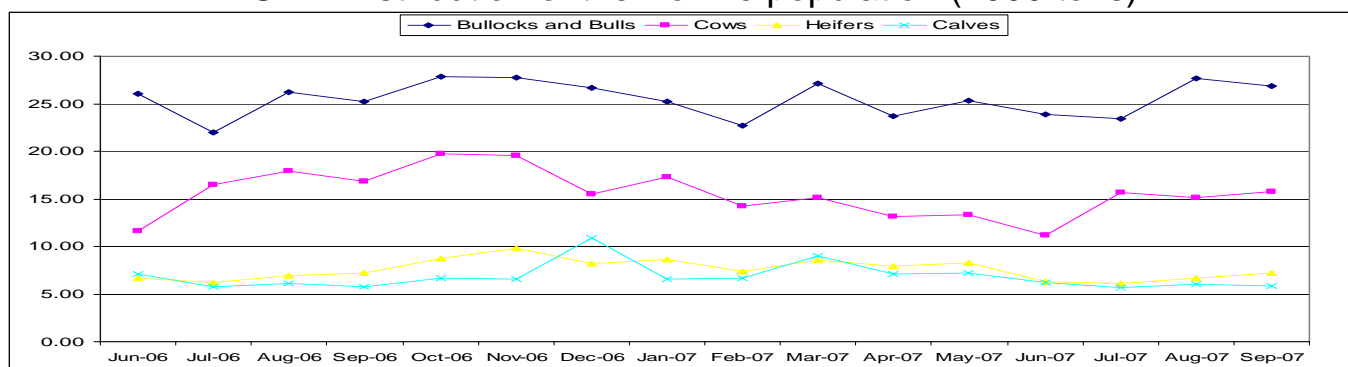

EU-27 Distribution of the Bovine population (1000 tons)