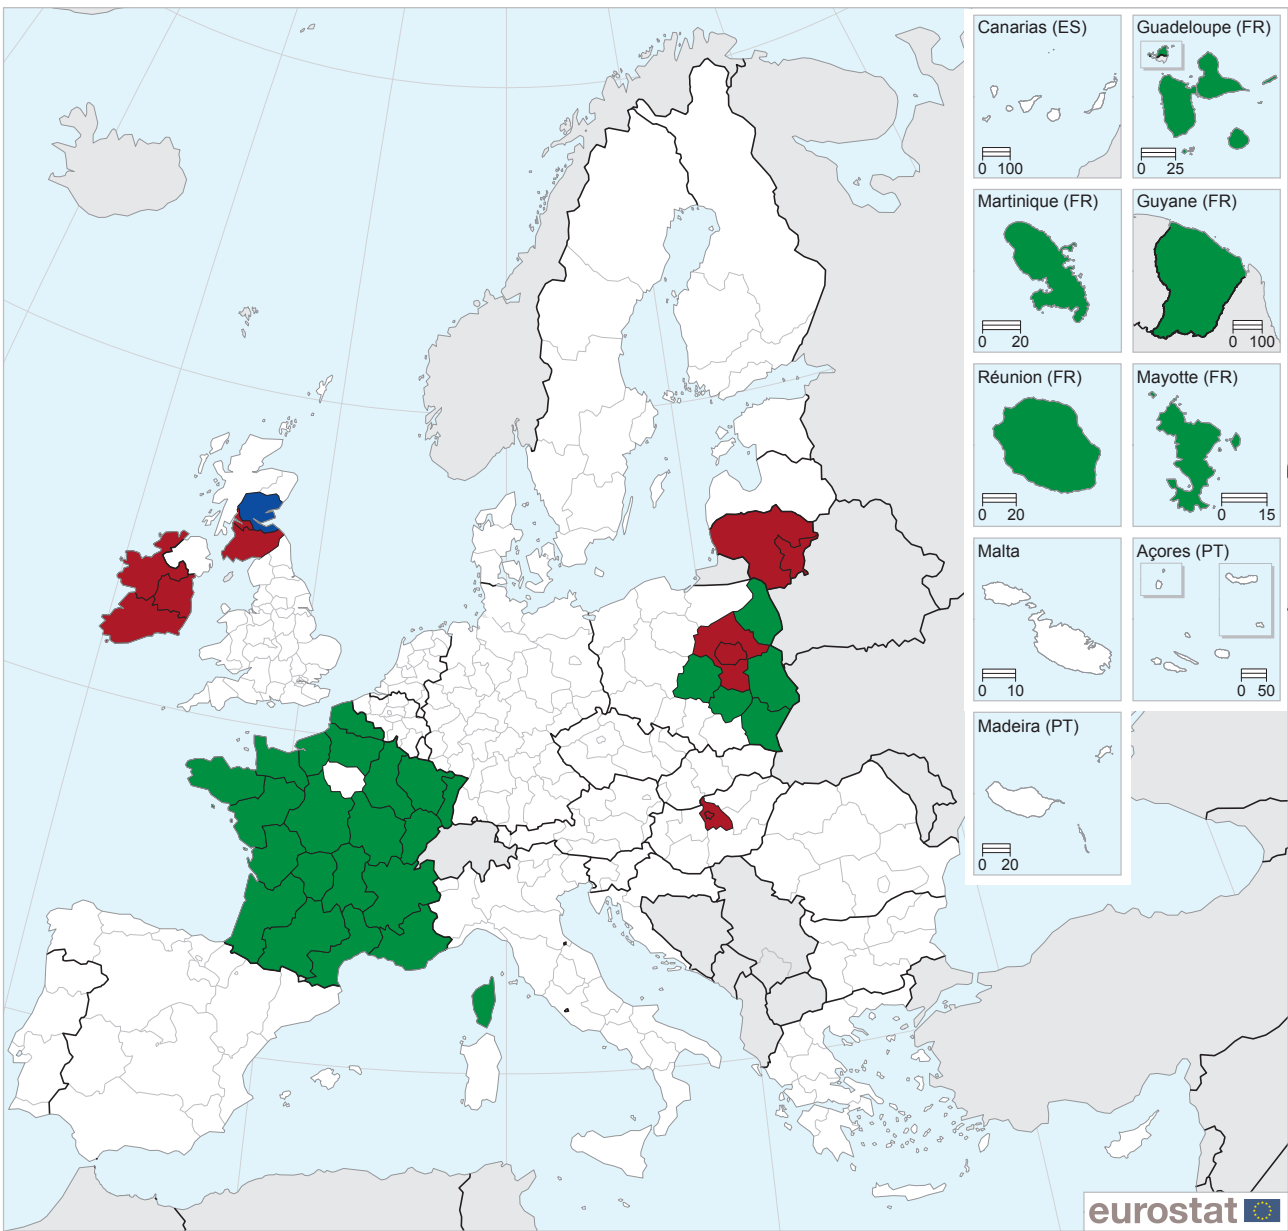

Changes from NUTS 2013 to NUTS 2016, level 2

eurostat

NUTS 2016 changes level 2

Administrative boundaries: © EuroGeographics © UN-FAO © Turkstat
Cartography: Eurostat — GISCO, 06/2018

- Boundary change**
- New region in NUTS 2016**
- Recoded**