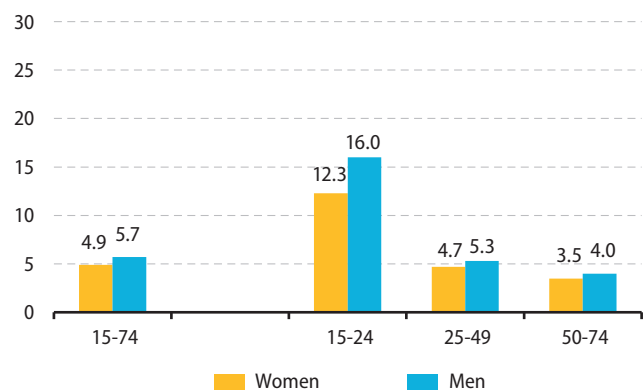

BELGIUM

Population (1.1.2019)

11.5 million
2.6% of the EU-27 total

Household disposable income per capita (2018)

115%
of the EU-27 average

Consumption per capita (2018)

115%
of the EU-27 average

Population density (2018)

375 per km²

Population pyramids, age group share of total population (%)

Population age structure, age groups (millions)

Live births and deaths ('000s)

Total fertility rate (live births per woman)

Life expectancy at birth (years)

Life expectancy and healthy life years at birth, 2018 (years)

Population by citizenship, 2019 (%)

Immigration and emigration ('000s)

Median age (years)

Old-age dependency ratio (%)

Employment rate by age and sex, 2019 (%)

Education and employment status of young adults (18-24 years), 2019 (%)

Unemployment rate by age and sex, 2019 (%)

Unemployment rate by education level (15-74 years), 2019 (%)