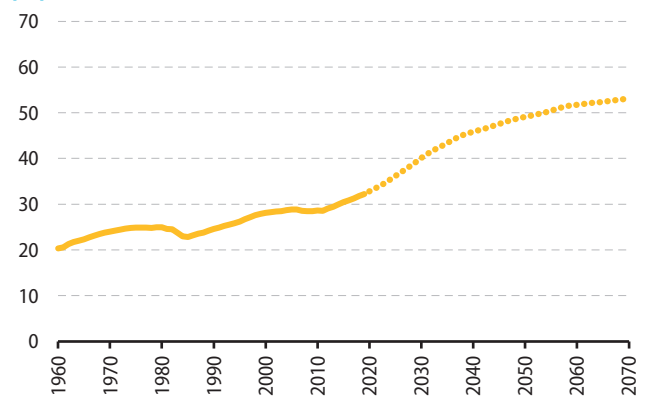

BELGIUM

Population (1.1.2019)

11.5 million
2.6% of the EU-27 total

Household disposable income per capita (2018)

115%
of the EU-27 average

Consumption per capita (2018)

115%
of the EU-27 average

Population density (2018)

375 per km²

Population pyramids, age group share of total population (%)

Population age structure, age groups (millions)

Live births and deaths ('000s)

Total fertility rate (live births per woman)

Life expectancy at birth (years)

Life expectancy and healthy life years at birth, 2018 (years)

Population by citizenship, 2019 (%)

Immigration and emigration ('000s)

Median age (years)

Old-age dependency ratio (%)

Employment rate by age and sex, 2019 (%)

Education and employment status of young adults (18-24 years), 2019 (%)

Unemployment rate by age and sex, 2019 (%)

Unemployment rate by education level (15-74 years), 2019 (%)