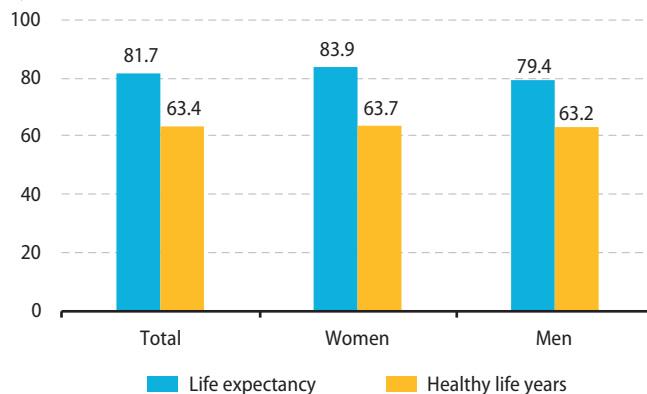

BELGIUM

Population (1.1.2019)

11.5 million
2.6% of the EU-27 total

Household disposable income per capita (2018)

115%
of the EU-27 average

Consumption per capita (2018)

115%
of the EU-27 average

Population density (2018)

375 per km²

Population pyramids, age group share of total population (%)

Population age structure, age groups (millions)

Live births and deaths ('000s)

Total fertility rate (live births per woman)

Life expectancy at birth (years)

Life expectancy and healthy life years at birth, 2018 (years)

Population by citizenship, 2019 (%)

Immigration and emigration ('000s)

Median age (years)

Old-age dependency ratio (%)

Employment rate by age and sex, 2019 (%)

Education and employment status of young adults (18-24 years), 2019 (%)

Unemployment rate by age and sex, 2019 (%)

Unemployment rate by education level (15-74 years), 2019 (%)