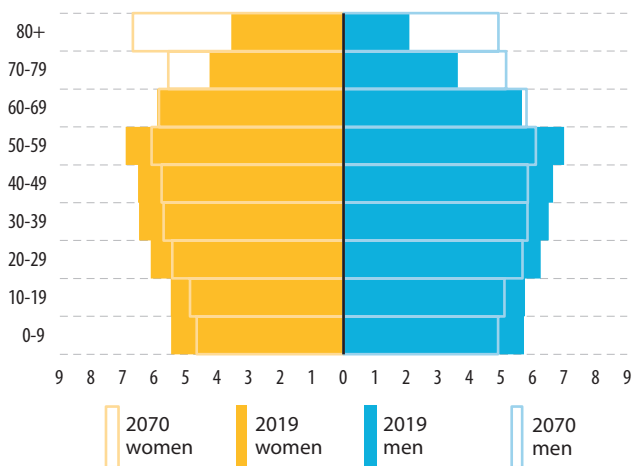

BELGIUM

Population (1.1.2019)

11.5 million
2.6% of the EU-27 total

Household disposable income per capita (2018)

115%
of the EU-27 average

Consumption per capita (2018)

115%
of the EU-27 average

Population density (2018)

375 per km²

Population pyramids, age group share of total population (%)

Population age structure, age groups (millions)

Live births and deaths ('000s)

Total fertility rate (live births per woman)

Life expectancy at birth (years)

Life expectancy and healthy life years at birth, 2018 (years)

Population by citizenship, 2019 (%)

Immigration and emigration ('000s)

Median age (years)

Old-age dependency ratio (%)

Employment rate by age and sex, 2019 (%)