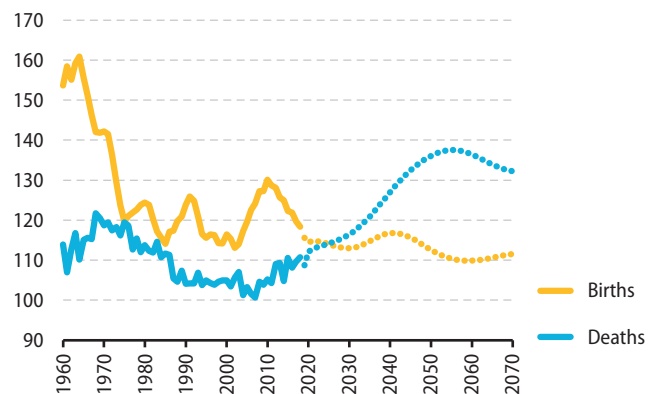

BELGIUM

Population (1.1.2019)

11.5 million
2.6% of the EU-27 total

Household disposable income per capita (2018)

115%
of the EU-27 average

Consumption per capita (2018)

115%
of the EU-27 average

Population density (2018)

375 per km²

Population pyramids, age group share of total population (%)

Population age structure, age groups (millions)

Live births and deaths ('000s)

Total fertility rate (live births per woman)

Life expectancy at birth (years)

Life expectancy and healthy life years at birth, 2018 (years)

Population by citizenship, 2019 (%)

Immigration and emigration ('000s)

Median age (years)

Old-age dependency ratio (%)

Employment rate by age and sex, 2019 (%)