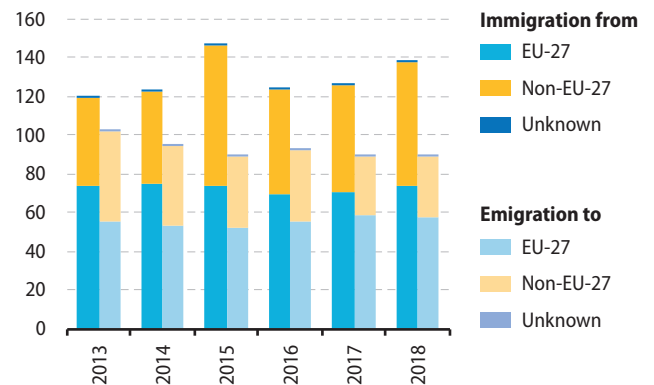

BELGIUM

Population (1.1.2019)

11.5 million
2.6% of the EU-27 total

Household disposable income per capita (2018)

115%
of the EU-27 average

Consumption per capita (2018)

115%
of the EU-27 average

Population density (2018)

375 per km²

Population pyramids, age group share of total population (%)

Population age structure, age groups (millions)

Live births and deaths ('000s)

Total fertility rate (live births per woman)

Life expectancy at birth (years)

Life expectancy and healthy life years at birth, 2018 (years)

Population by citizenship, 2019 (%)

Immigration and emigration ('000s)

Median age (years)

Old-age dependency ratio (%)

Employment rate by age and sex, 2019 (%)