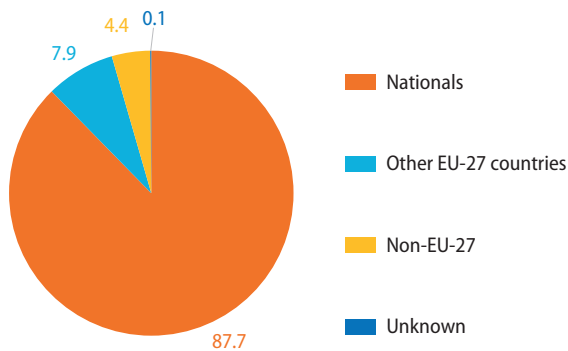

BELGIUM

Population (1.1.2019)

11.5 million
2.6% of the EU-27 total

Household disposable income per capita (2018)

115%
of the EU-27 average

Consumption per capita (2018)

115%
of the EU-27 average

Population density (2018)

375 per km²

Population pyramids, age group share of total population (%)

Population age structure, age groups (millions)

Live births and deaths ('000s)

Total fertility rate (live births per woman)

Life expectancy at birth (years)

Life expectancy and healthy life years at birth, 2018 (years)

Population by citizenship, 2019 (%)

Immigration and emigration ('000s)

Median age (years)

Old-age dependency ratio (%)

Employment rate by age and sex, 2019 (%)