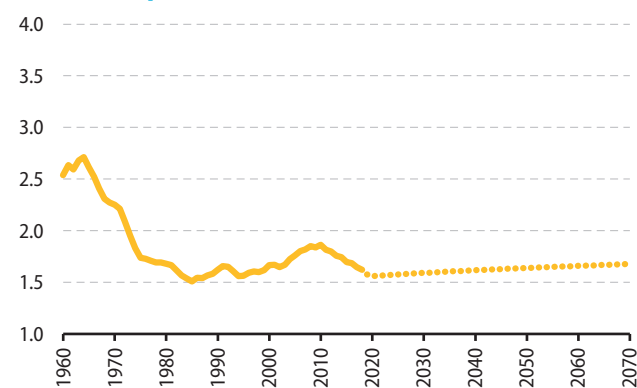

BELGIUM

Population (1.1.2019)

11.5 million
2.6% of the EU-27 total

Household disposable income per capita (2018)

115%
of the EU-27 average

Consumption per capita (2018)

115%
of the EU-27 average

Population density (2018)

375 per km²

Population pyramids, age group share of total population (%)

Population age structure, age groups (millions)

Live births and deaths ('000s)

Total fertility rate (live births per woman)

Life expectancy at birth (years)

Life expectancy and healthy life years at birth, 2018 (years)

Population by citizenship, 2019 (%)

Immigration and emigration ('000s)

Median age (years)

Old-age dependency ratio (%)

Employment rate by age and sex, 2019 (%)