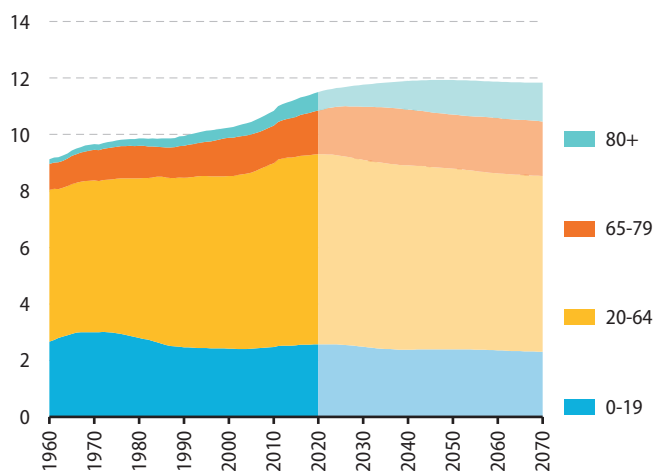

BELGIUM

Population (1.1.2019)

11.5 million
2.6% of the EU-27 total

Household disposable income per capita (2018)

115%
of the EU-27 average

Consumption per capita (2018)

115%
of the EU-27 average

Population density (2018)

375 per km²

Population pyramids, age group share of total population (%)

Population age structure, age groups (millions)

Live births and deaths ('000s)

Total fertility rate (live births per woman)

Life expectancy at birth (years)

Life expectancy and healthy life years at birth, 2018 (years)

Population by citizenship, 2019 (%)

Immigration and emigration ('000s)

Median age (years)

Old-age dependency ratio (%)

Employment rate by age and sex, 2019 (%)