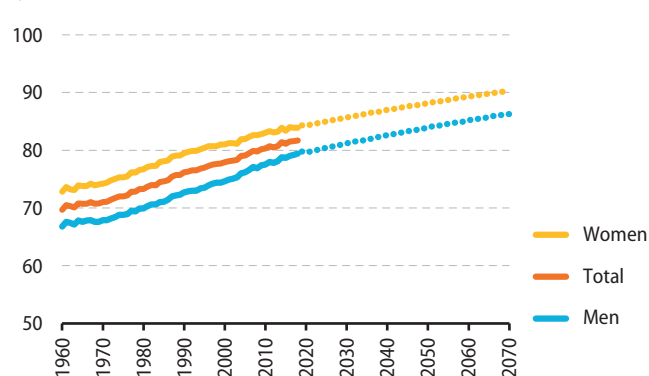

BELGIUM

Population (1.1.2019)

11.5 million
2.6% of the EU-27 total

Household disposable income per capita (2018)

115%
of the EU-27 average

Consumption per capita (2018)

115%
of the EU-27 average

Population density (2018)

375 per km²

Population pyramids, age group share of total population (%)

Population age structure, age groups (millions)

Live births and deaths ('000s)

Total fertility rate (live births per woman)

Life expectancy at birth (years)

Life expectancy and healthy life years at birth, 2018 (years)

Population by citizenship, 2019 (%)

Immigration and emigration ('000s)

Median age (years)

Old-age dependency ratio (%)

Employment rate by age and sex, 2019 (%)