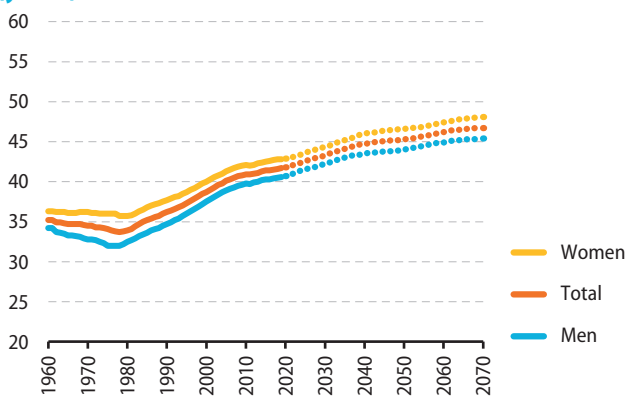

BELGIUM

Population (1.1.2019)

11.5 million
2.6% of the EU-27 total

Household disposable income per capita (2018)

115%
of the EU-27 average

Consumption per capita (2018)

115%
of the EU-27 average

Population density (2018)

375 per km²

Population pyramids, age group share of total population (%)

Population age structure, age groups (millions)

Live births and deaths ('000s)

Total fertility rate (live births per woman)

Life expectancy at birth (years)

Life expectancy and healthy life years at birth, 2018 (years)

Population by citizenship, 2019 (%)

Immigration and emigration ('000s)

Median age (years)

Old-age dependency ratio (%)

Employment rate by age and sex, 2019 (%)

Education and employment status of young adults (18-24 years), 2019 (%)

Unemployment rate by age and sex, 2019 (%)

Unemployment rate by education level (15-74 years), 2019 (%)