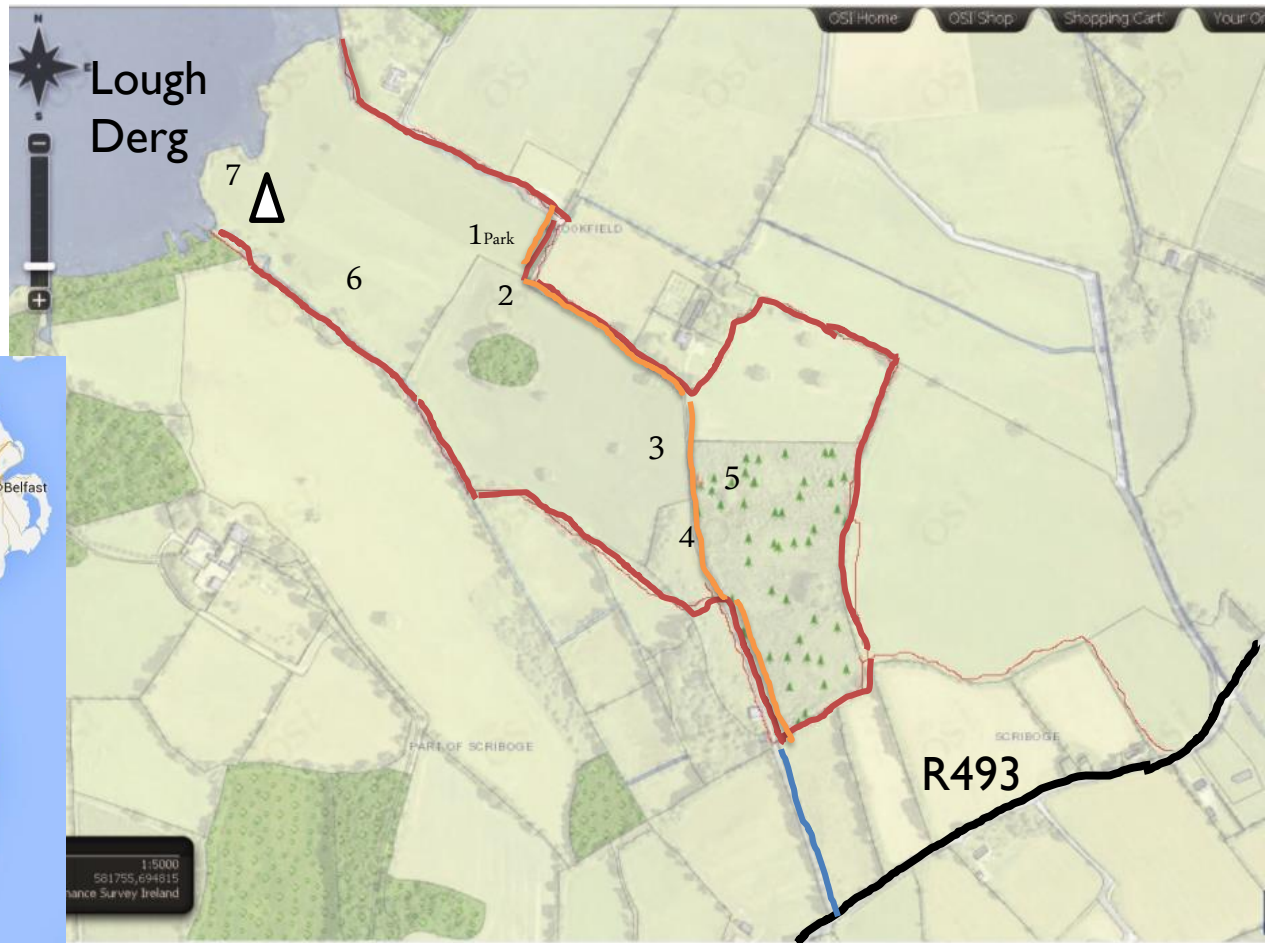

1. Welcome Booth + parking + eco loos	5. Forestry
2. Bee keeping (3 locations)	6. Lamb
3. Tillage	7. Refreshments tent, Stall
4. Agri-environment – wild flower meadow