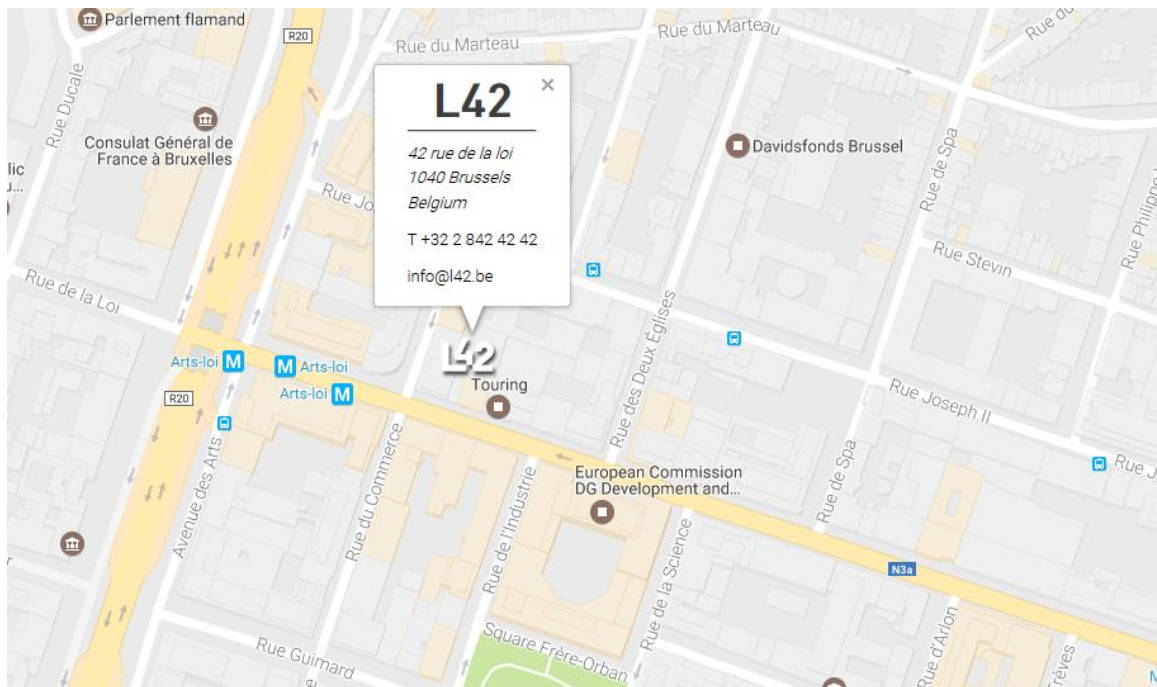

How to reach the L42 Conference Center

The L42 Conference Center is located next door to the ENRD Contact Point 110 meters (1-minute walking distance) to the Metro Station “Arts-Loi”.

From the airport

Take the train using the following Schedule Explorer [link](#). Stop at Schuman station and walk 400 meters.

From the Midi Station

Take the metro line 2 and line 6 and stop at ARTS-LOI Metro station (8 minutes – 6 stops)

From the “Gare Centrale” station to “Arts-Loi” station

Take the line 1 and 5 (Stockel) 2 stops, 2 minutes. The metro station Arts-Loi is 110 meters walking distance of the L42.

Back home

To reach the airport you can either take the **bus 12** near Schuman square (400 meters from the L42), departure each 15 minutes from rue Archimède (29 minute - 6 stops). You can also take the metro at Arts-Loi station (Stockel) (1 minute, 1 stop).

or take the train to the Airport from “Gare Centrale” station.

From the L42 to the “Gare Centrale” Station, take the Metro in “Arts-Loi” station line 1 and 5 (Elisabeth), 2 stops, 2 minutes.

In “Gare Centrale” take the train to the airport.