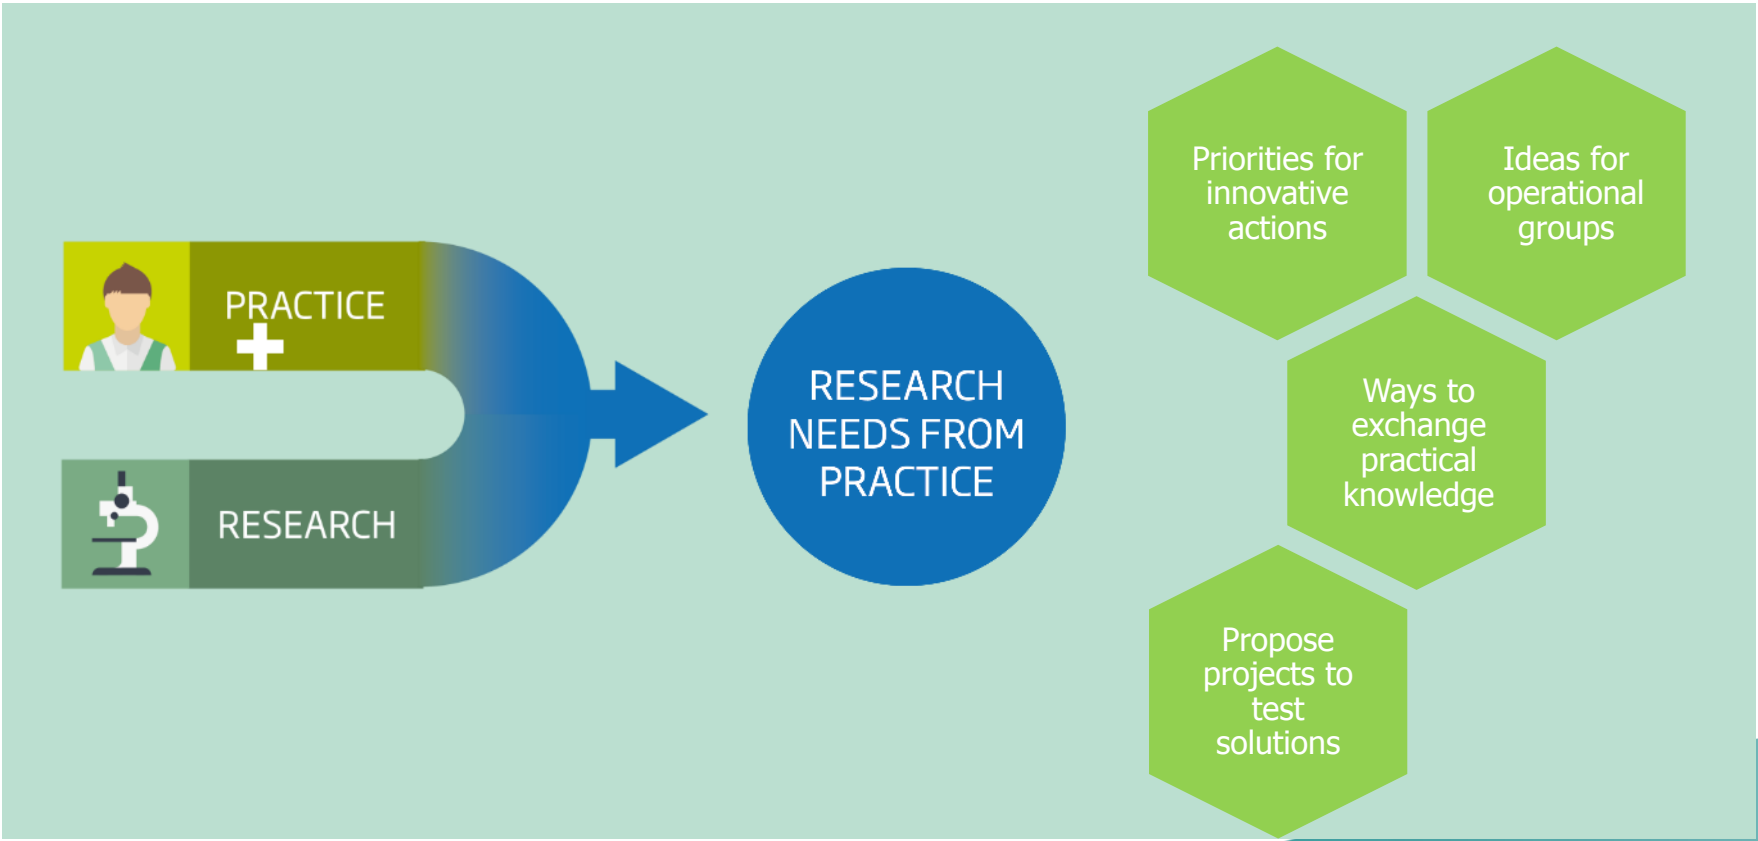

EIP-AGRI Network

Key building blocks:

- Operational Groups (RDPs)
- Thematic networks (H2020)

EIP-AGRI Network & EIP AGRI Service Point

eip-agri
AGRICULTURE & INNOVATION

Sharing
knowledge.
Tackling
challenges.
Connecting
people.

Funded by  European Commission

eip-agri
AGRICULTURE & INNOVATION

Sharing
knowledge.
Tackling
challenges.
Connecting
people.

Funded by  European Commission

eip-agri
AGRICULTURE & INNOVATION

Sharing
knowledge.
Tackling
challenges.
Connecting
people.

Funded by  European Commission

EIP-AGRI Focus groups, tackling agricultural challenges

EIP-AGRI Focus Groups, tackling agricultural challenges

- Open calls for interest of participation
- 20 participants, different types of actors
- Short duration, focused
- inspiration to set up Operational Groups
- 13 Focus Groups
- New Focus Groups: call for experts closed on 13 April 2015
 - New entrants into farming: lessons to foster innovation and entrepreneurship
 - Water & agriculture: adaptive strategies at farm level