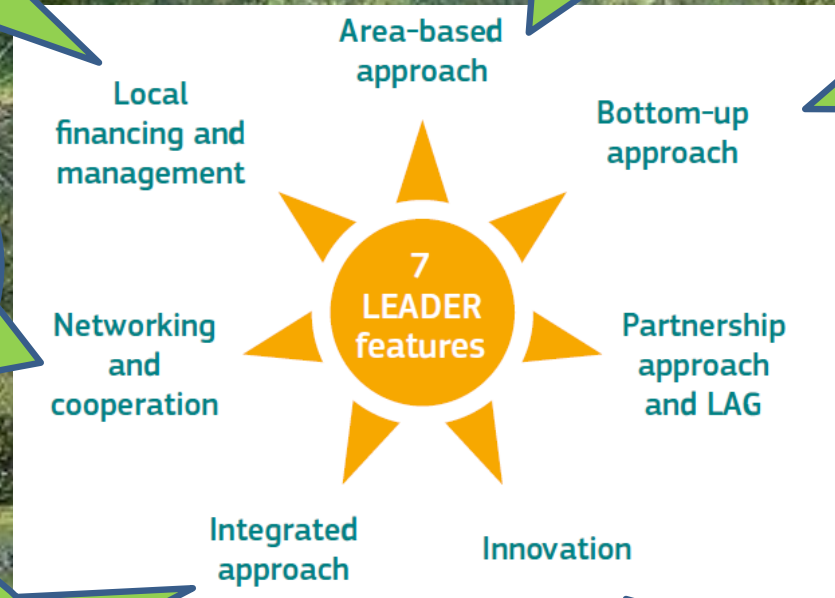

EU Green Deal & Leader approach LAG Salland

Mireille Groot Koerkamp, LAG manager Salland, NL

EU Green Deal & Leader approach LAG Salland

Some projects financed by Leader. Some by other funds.

Salland Café's about local energy cooperatives, biodiversity, local food ...

Demofield sustainable soil managment, Pilot nature inclusive agriculture, etc

De Kracht van Salland = network organisation + way of working + common goals

- Integrated area based approach: people, planet, profit
- Bottom up, flexible, practical, helpful to each other
- Salland Café's, communication and coöperation in the network