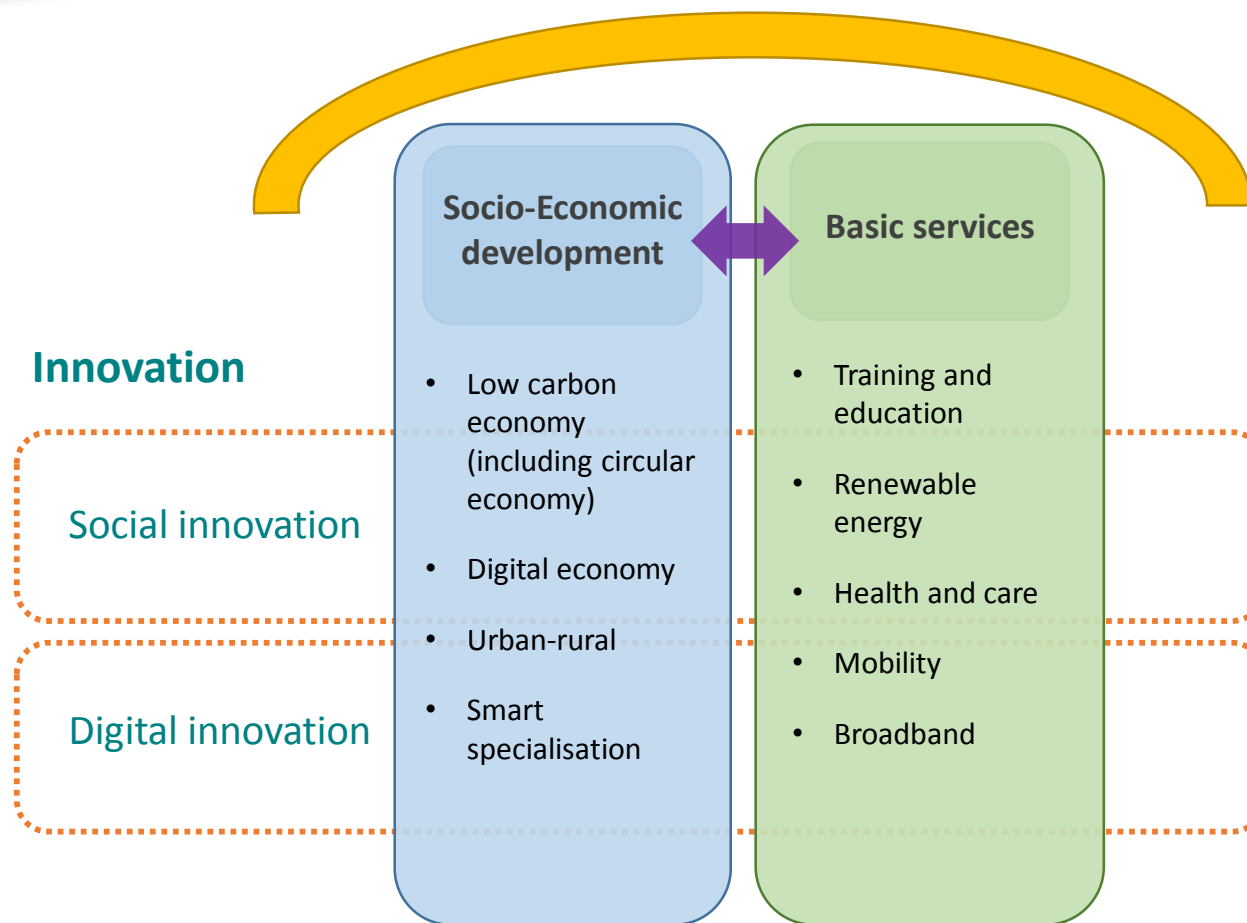

Smart Villages Strategy + vision