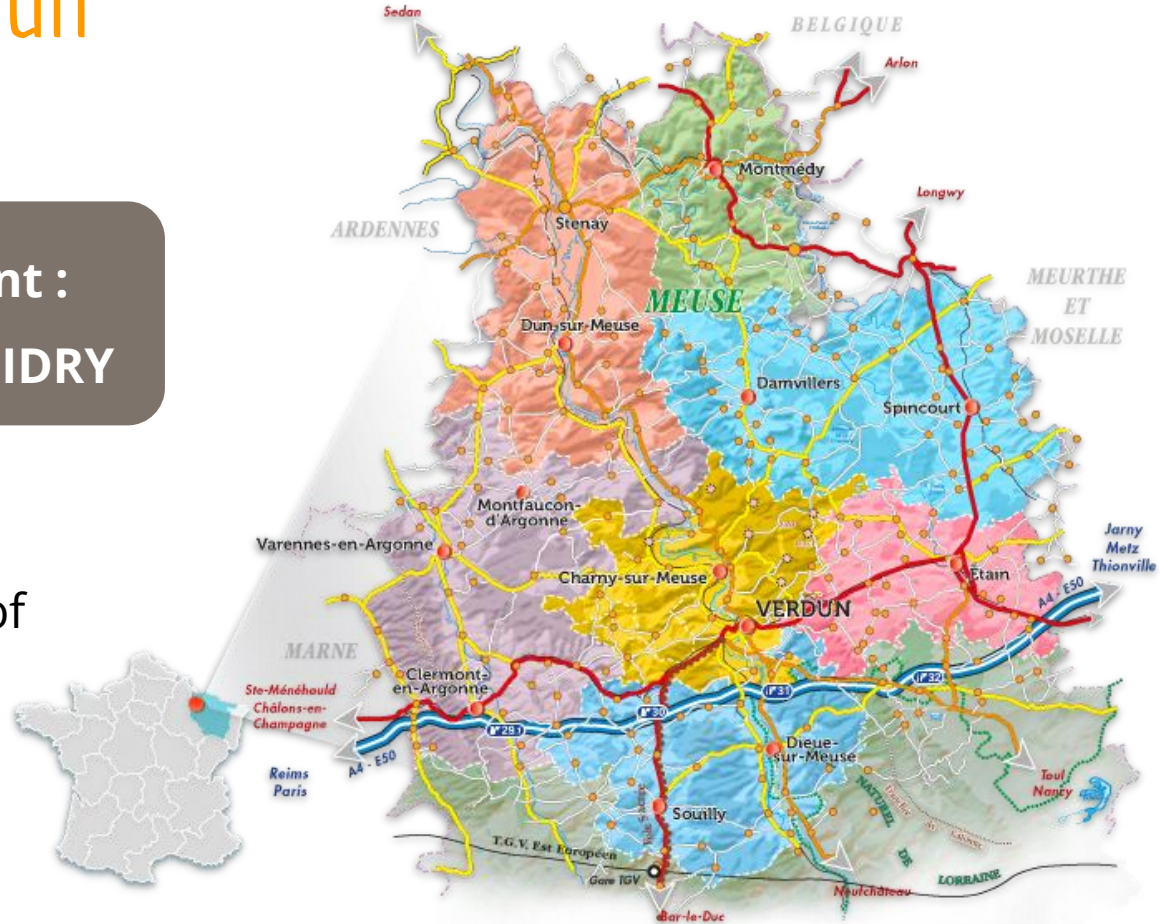

2020 Goal : Digital Territory ENRD Seminar

17/10/2018 - Rust (Austria)

UNION EUROPÉENNE

Fonds Européen Agricole pour le Développement Rural
L'Europe investit dans les zones rurales

LAG Pays de Verdun

President :
Julien DIDRY

- Located in the north-east of France
- 82,000 inhabitants
- **31 inh. / km²**

SWOT Analysis

“An exceptional living environment but an hyperrural area”

The main issues

How can this area remain an attractive destination for maintaining and welcoming new populations ?

Importance of being connected to rail, road, cultural and digital networks

1,360 K € : Digital as a lever for economic and social development

WebOgreen, the first rural school for IT developers

- 20 learners
- from 18 to 43 years old
- 4 women / 16 men
- 6 months intensive training
- Reverse class
- 65% business recovery