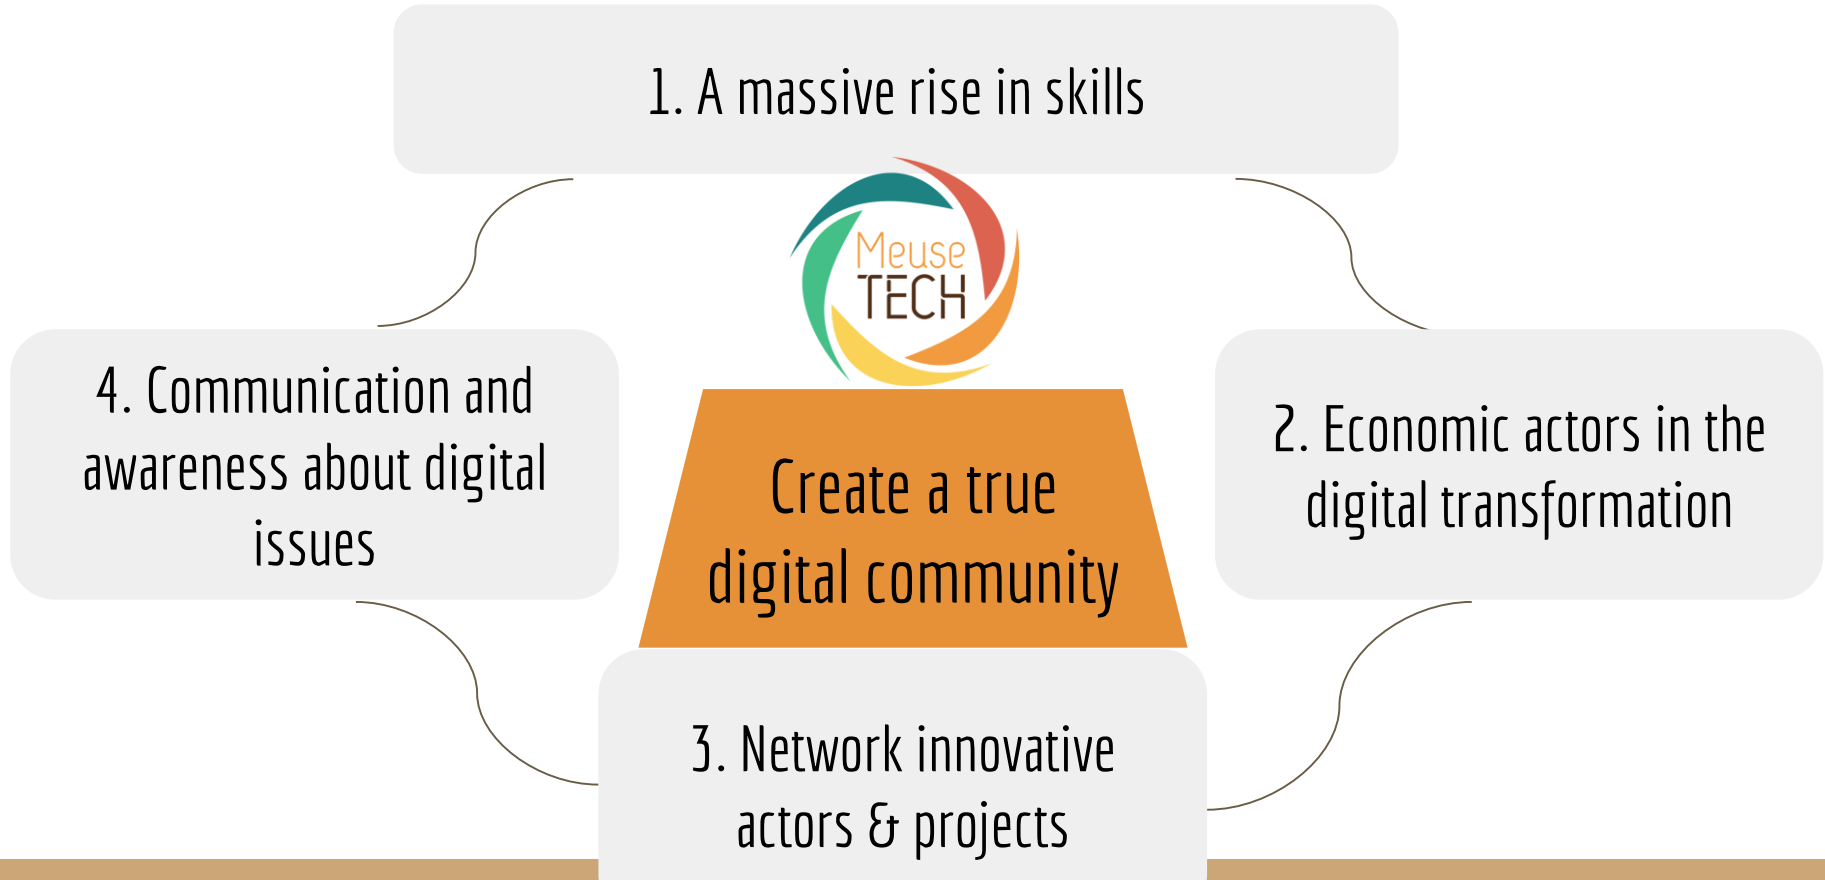

Importance of being connected to rail, road, cultural and digital networks

1,360 K € : Digital as a lever for economic and social development

WebOgreen, the first rural school for IT developers

- 20 learners
- from 18 to 43 years old
- 4 women / 16 men
- 6 months intensive training
- Reverse class
- 65% business recovery

“MAIF NUMÉRIQUE TOUR”

- Mobile class in a truck → for young and old people
- Fun, interactive, educational
- Awareness of the protection of personal data
- Virtual reality, coding, programming

Discover more projects...