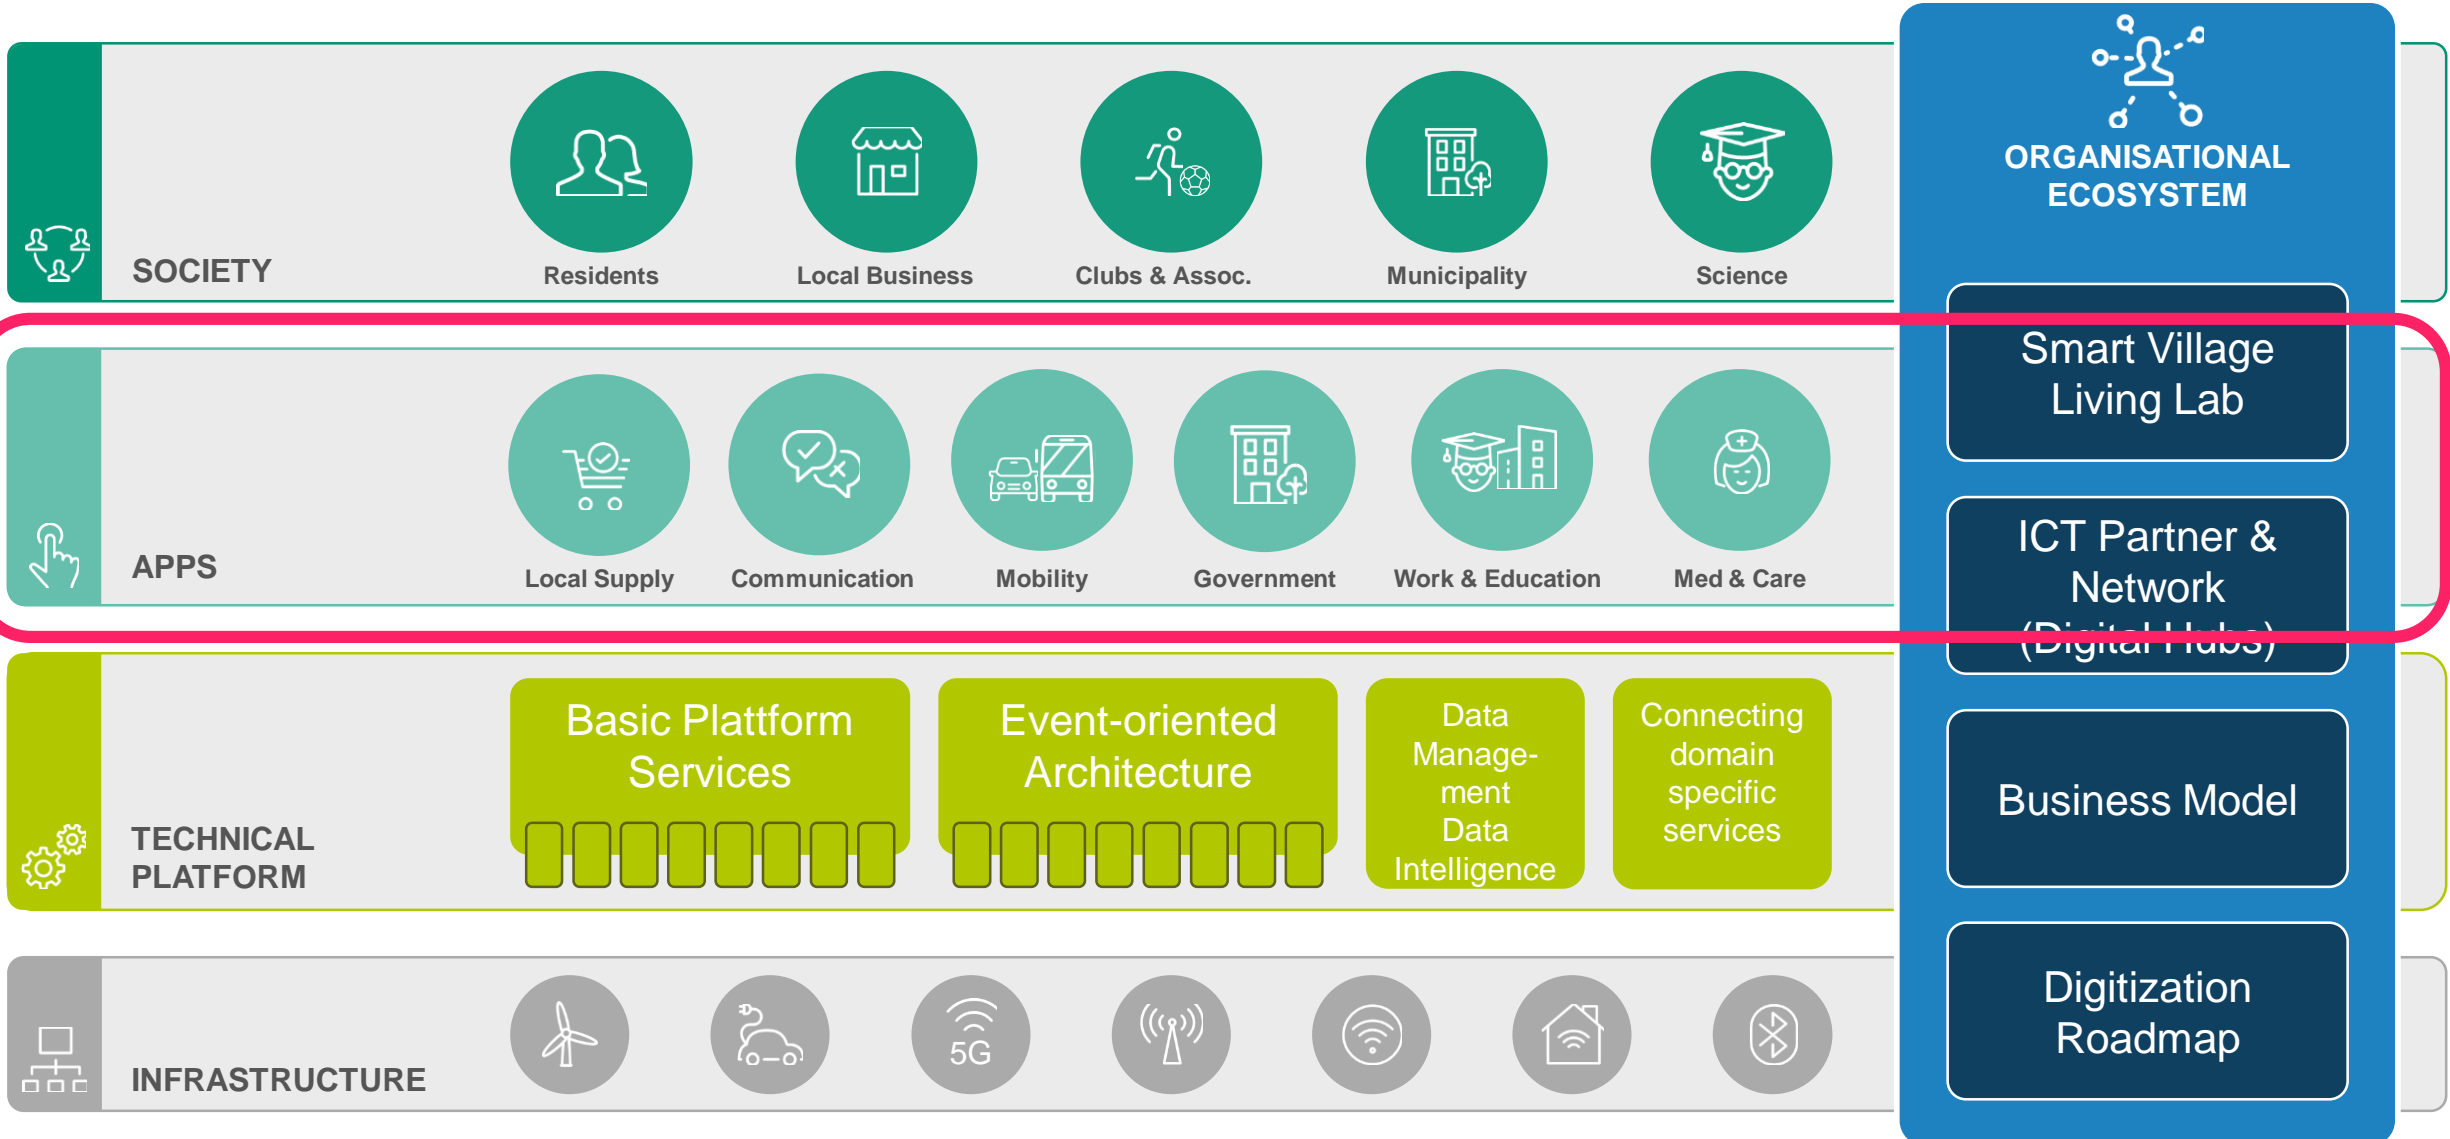

Steffen Hess

Needs from the Ground

How can Policy support Social Innovation in Rural Areas

The Smart Village Layers

The Smart Village Layers

Success Factors

- Funding of the municipalities
- Organizational changes
- Collaboration of research, industry **and** municipalities within one consortium

Road Blockers

- Legal Aspects
- Funding procedures (e.g., in between funding periods)
- Funding culture (infrastructure vs. Digital services)
- Need for describing the outcome of an agile digital project up front

Support Projects that work on
all
Smart Village layers

Support Digital Ecosystems

Focus on
Digital Sustainability!

Support Digital Ecosystems

Support Horizontal Projects

Support Vertical Projects

Support Projects With Larger Scope