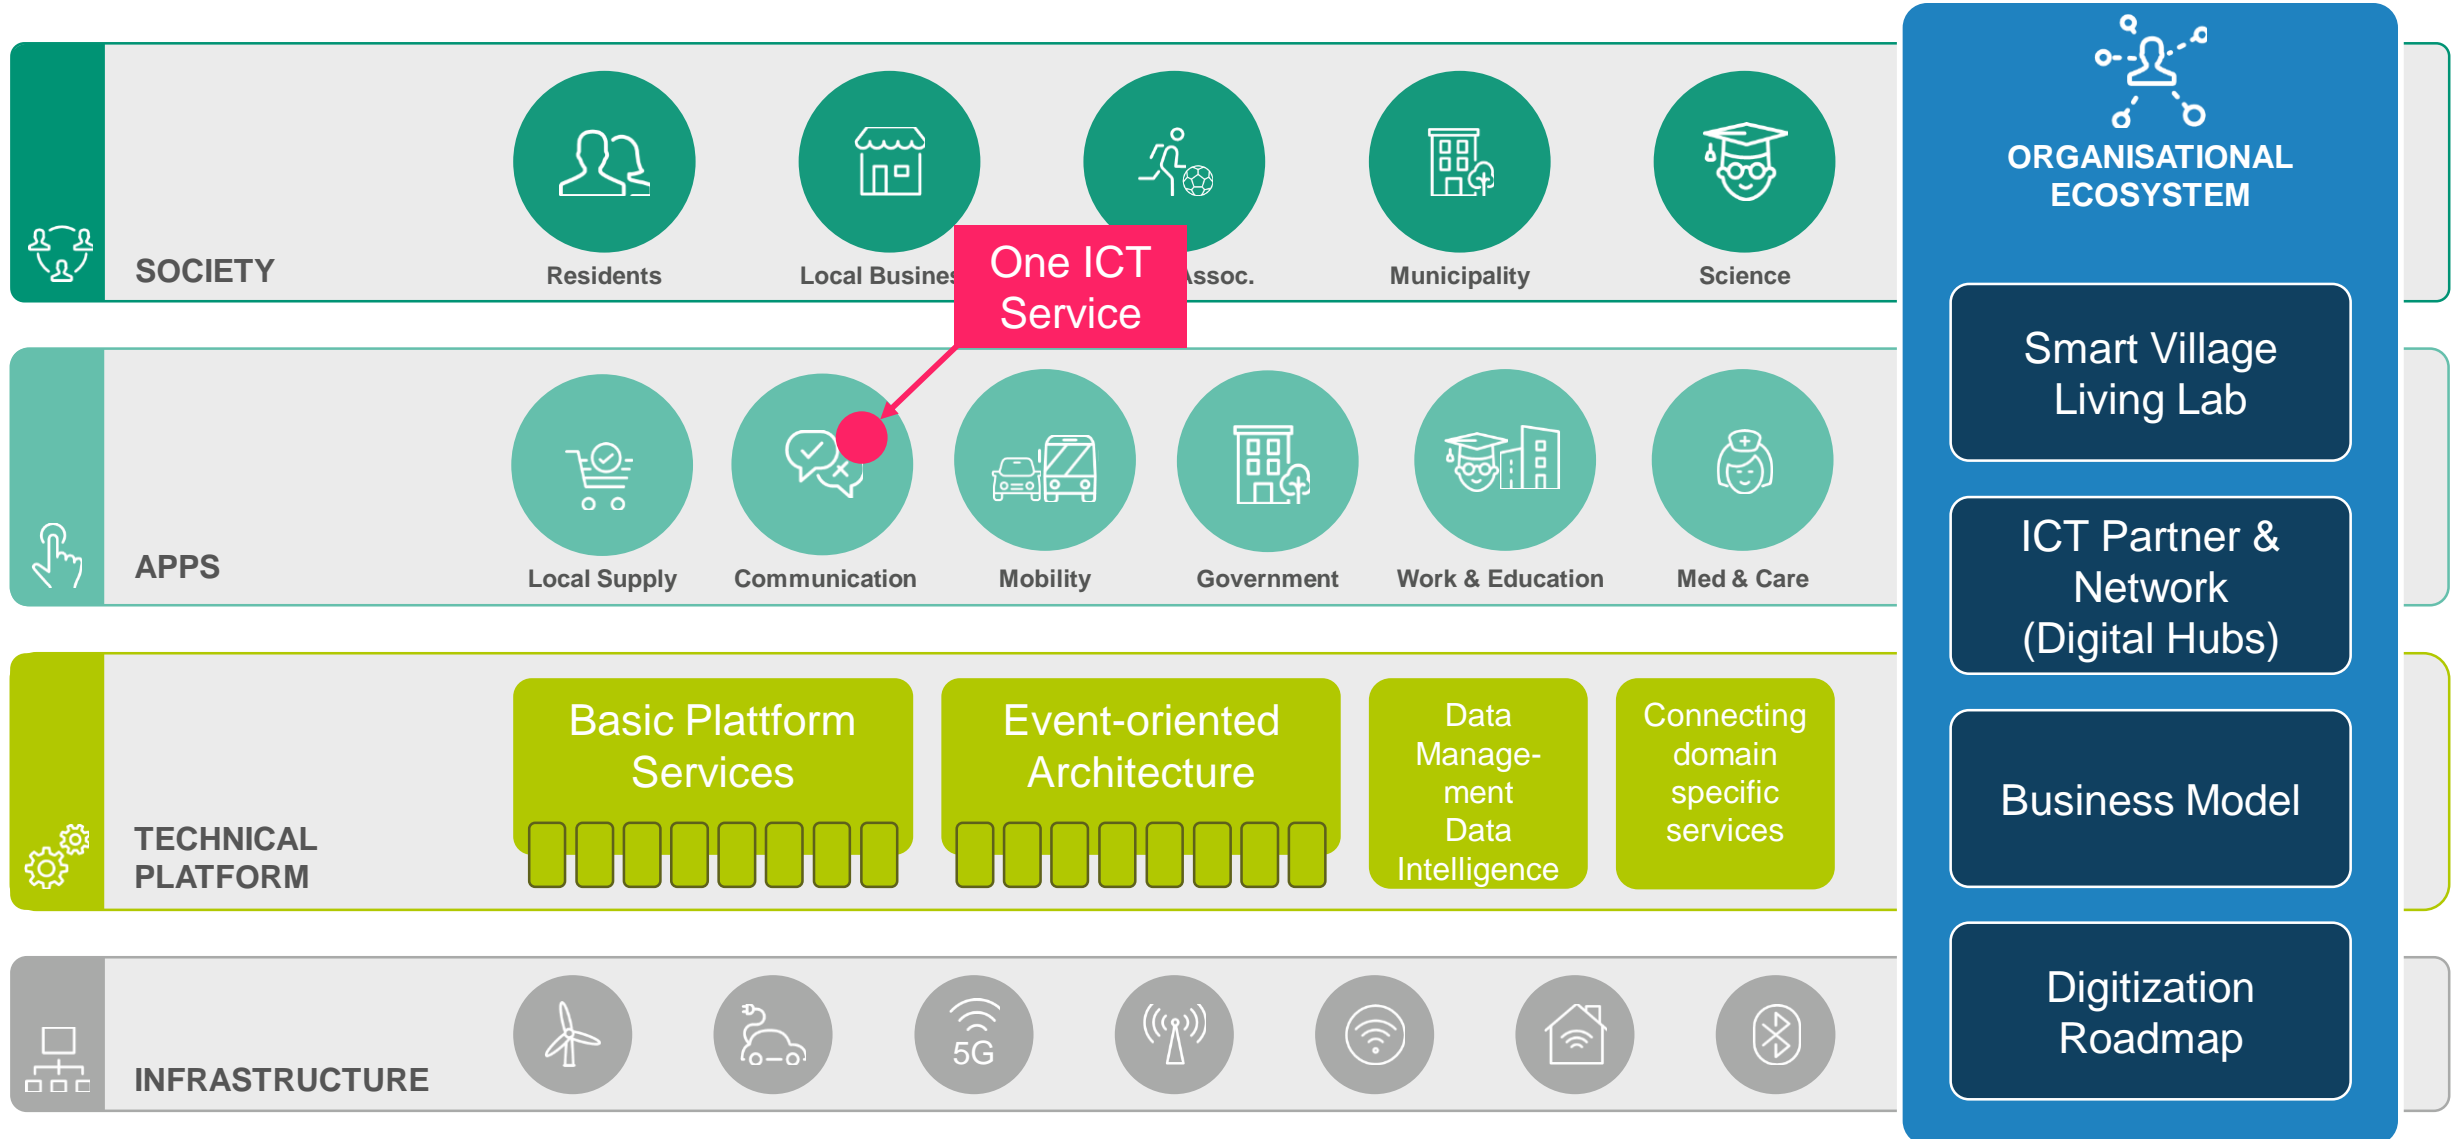

Steffen Hess

Needs from the Ground

How can Policy support Social Innovation in Rural Areas

The Smart Village Layers

The Smart Village Layers

Success Factors

- Funding of the municipalities
- Organizational changes
- Collaboration of research, industry **and** municipalities within one consortium

Road Blockers

- Legal Aspects
- Funding procedures (e.g., in between funding periods)
- Funding culture (infrastructure vs. Digital services)
- Need for describing the outcome of an agile digital project up front

Support Projects that work on
all
Smart Village layers

Support Digital Ecosystems

Focus on
Digital Sustainability!

Support Digital Ecosystems

Support Horizontal Projects

Support Vertical Projects

Support Projects With Larger Scope