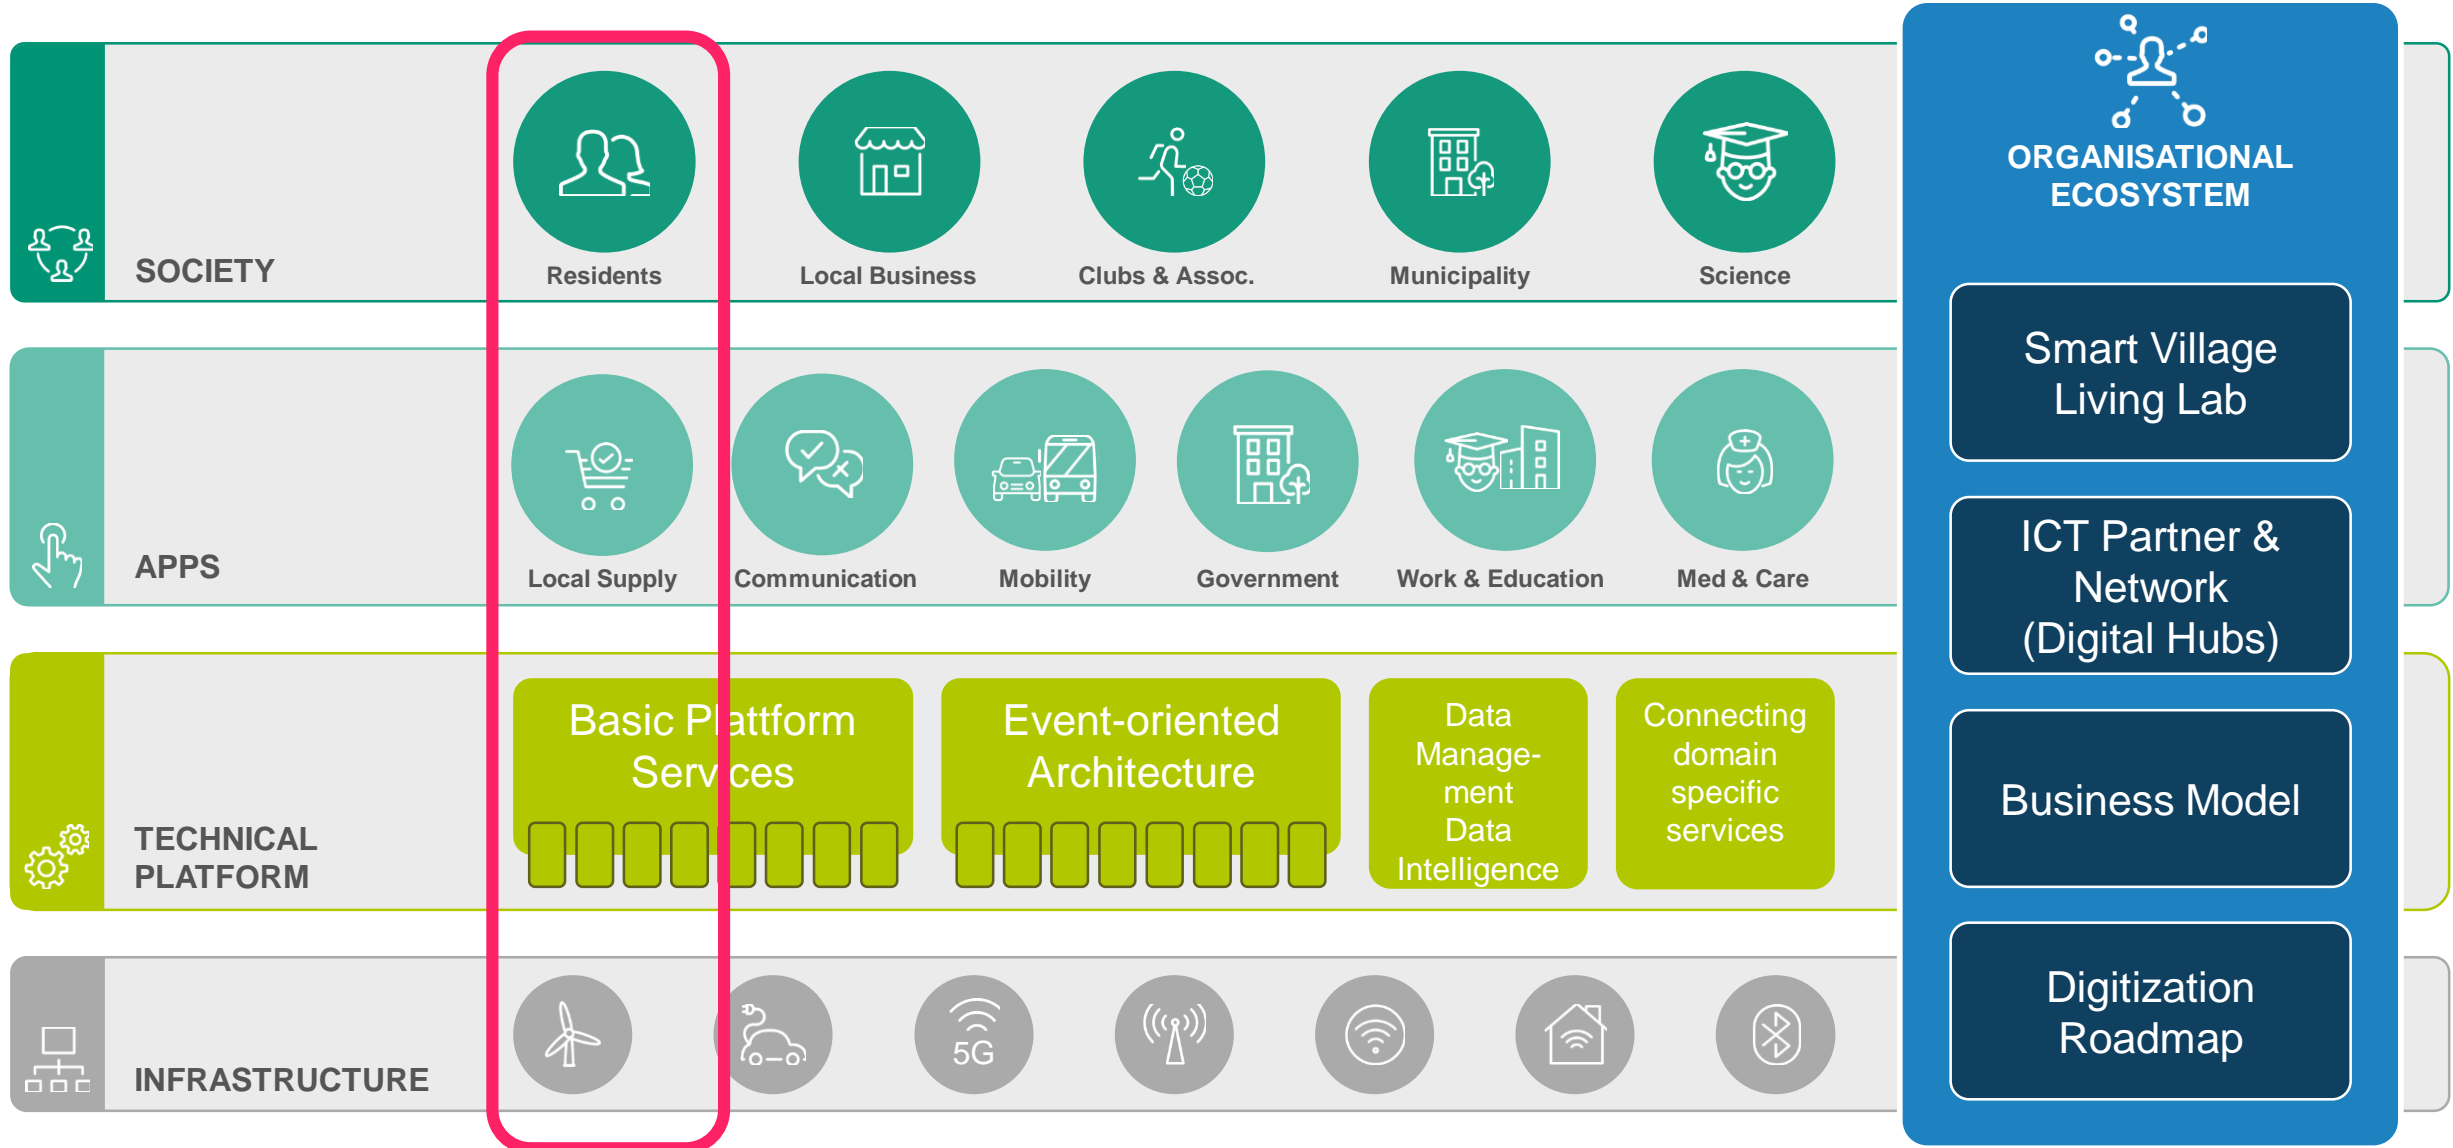

Steffen Hess

Needs from the Ground

How can Policy support Social Innovation in Rural Areas

The Smart Village Layers

The Smart Village Layers

Success Factors

- Funding of the municipalities
- Organizational changes
- Collaboration of research, industry **and** municipalities within one consortium

Road Blockers

- Legal Aspects
- Funding procedures (e.g., in between funding periods)
- Funding culture (infrastructure vs. Digital services)
- Need for describing the outcome of an agile digital project up front

Support Projects that work on
all
Smart Village layers

Support Digital Ecosystems

Focus on
Digital Sustainability!

Support Digital Ecosystems

Support Horizontal Projects

Support Vertical Projects

Support Projects With Larger Scope