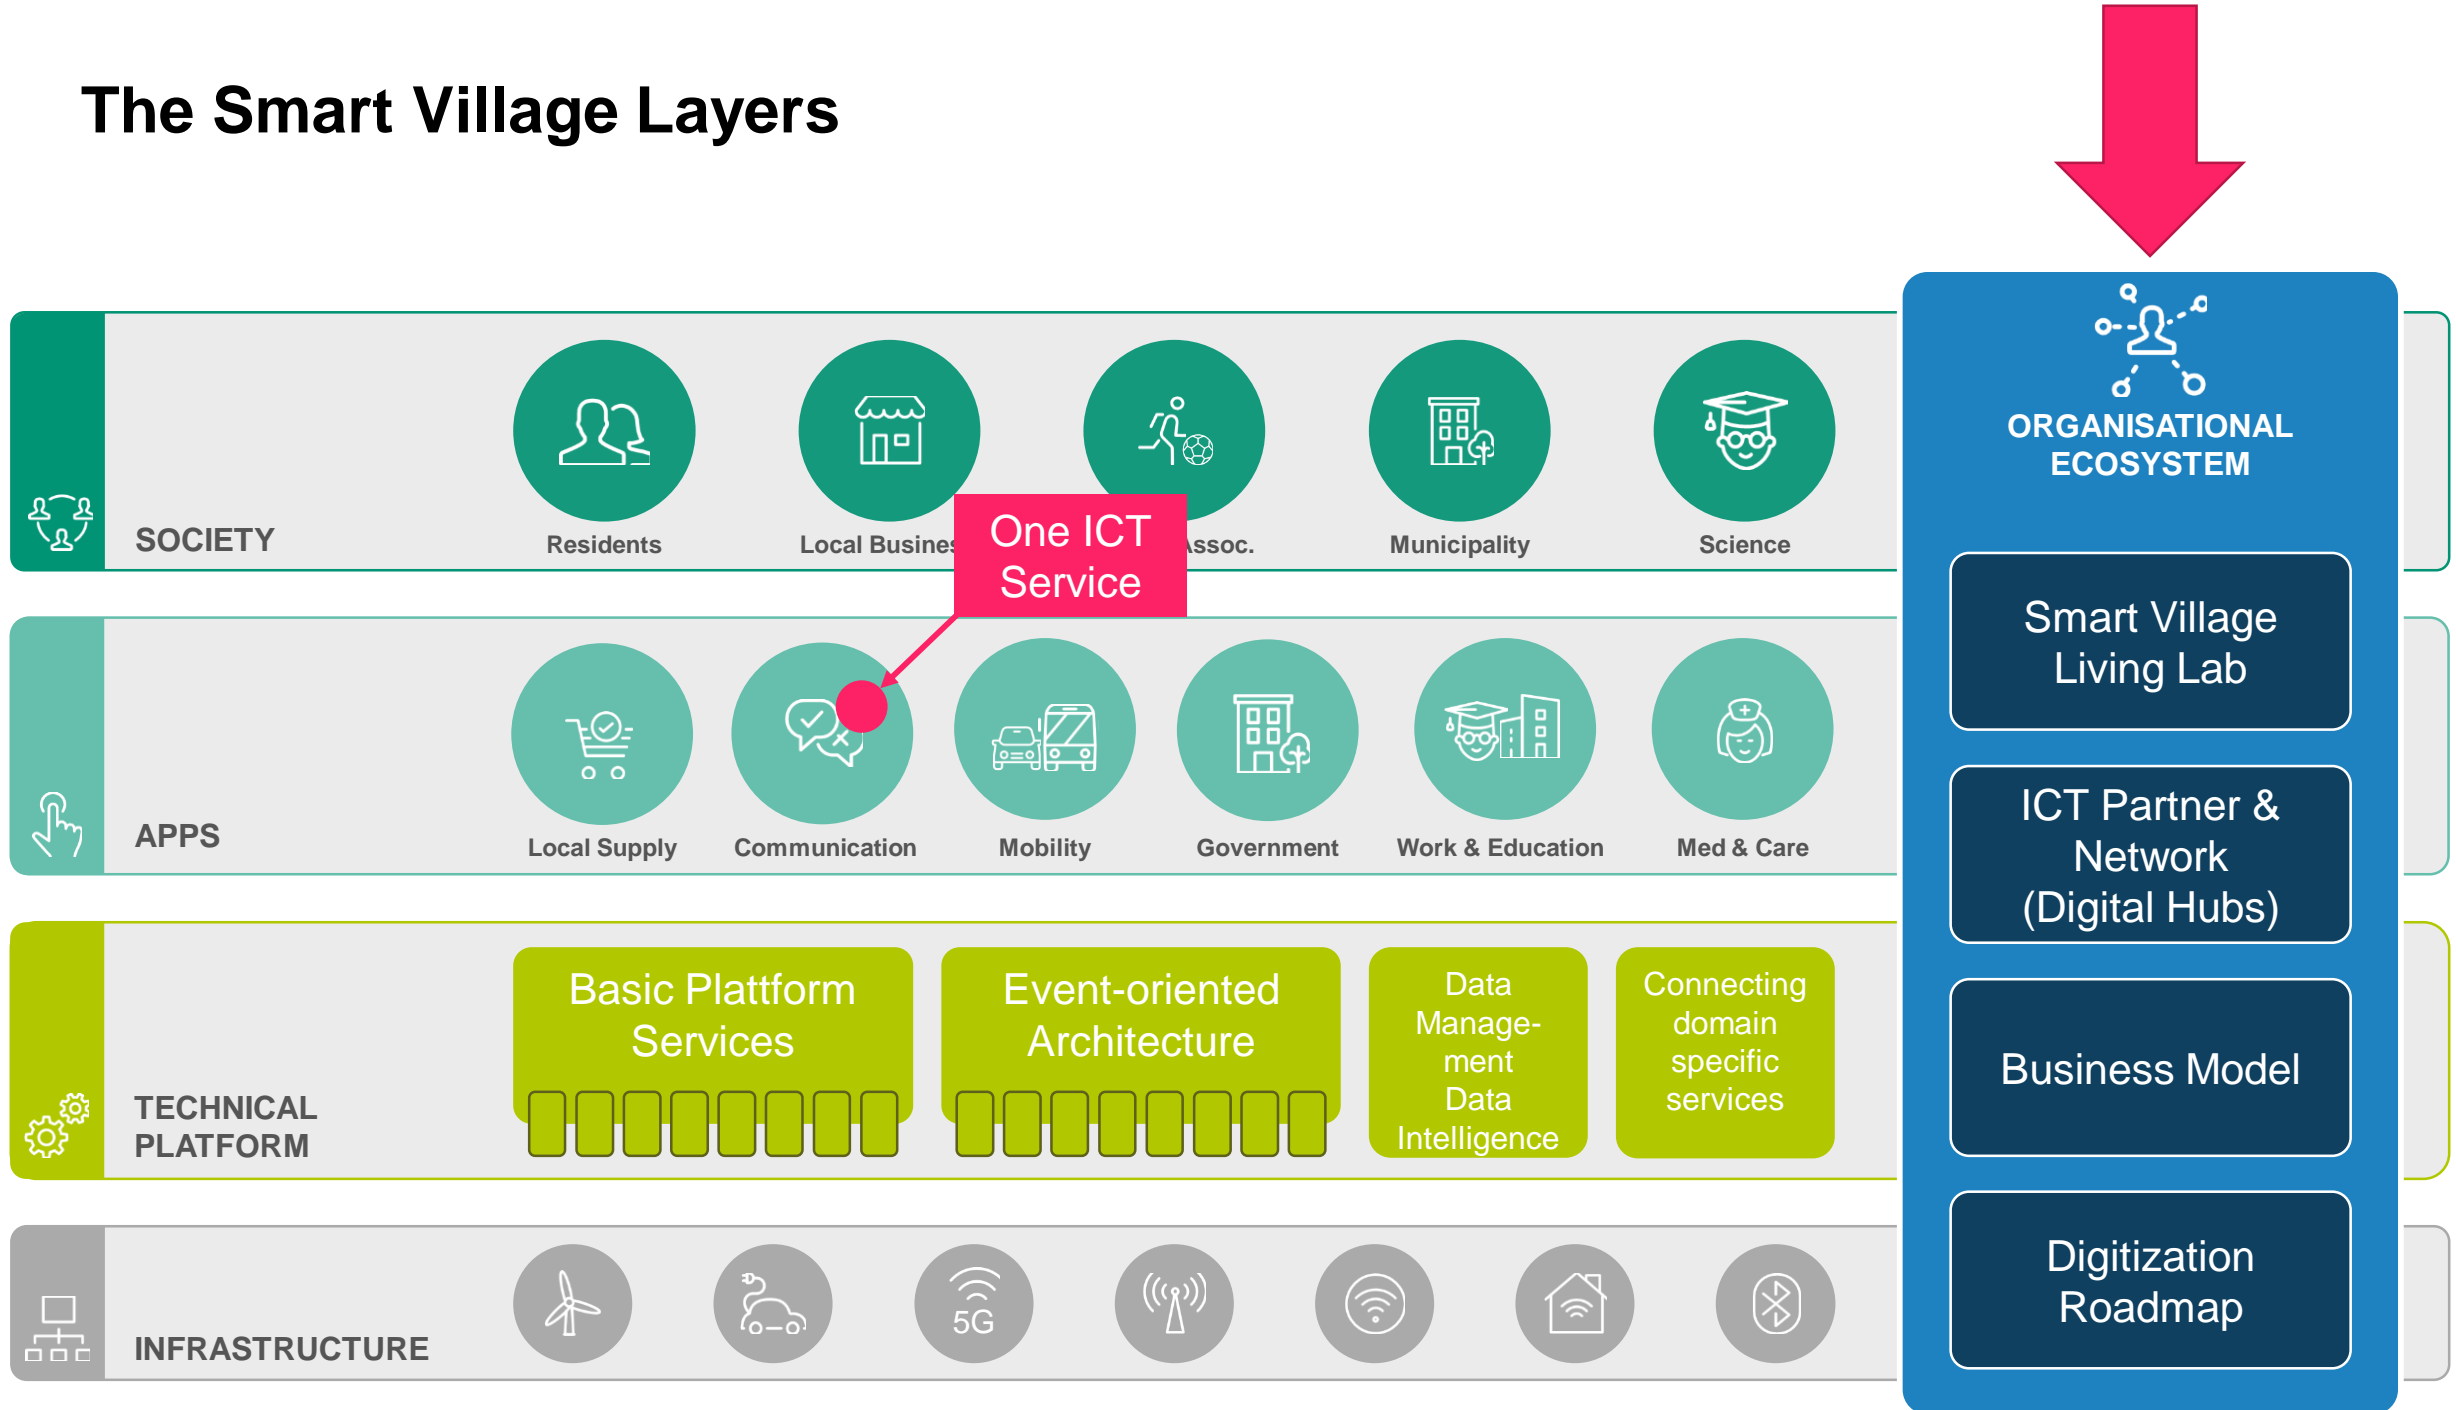

Steffen Hess

Needs from the Ground

How can Policy support Social Innovation in Rural Areas

The Smart Village Layers

The Smart Village Layers

Success Factors

- Funding of the municipalities
- Organizational changes
- Collaboration of research, industry **and** municipalities within one consortium

Road Blockers

- Legal Aspects
- Funding procedures (e.g., in between funding periods)
- Funding culture (infrastructure vs. Digital services)
- Need for describing the outcome of an agile digital project up front

Support Projects that work on
all
Smart Village layers

Support Digital Ecosystems

Focus on
Digital Sustainability!

Support Digital Ecosystems

Support Horizontal Projects

Support Vertical Projects

Support Projects With Larger Scope