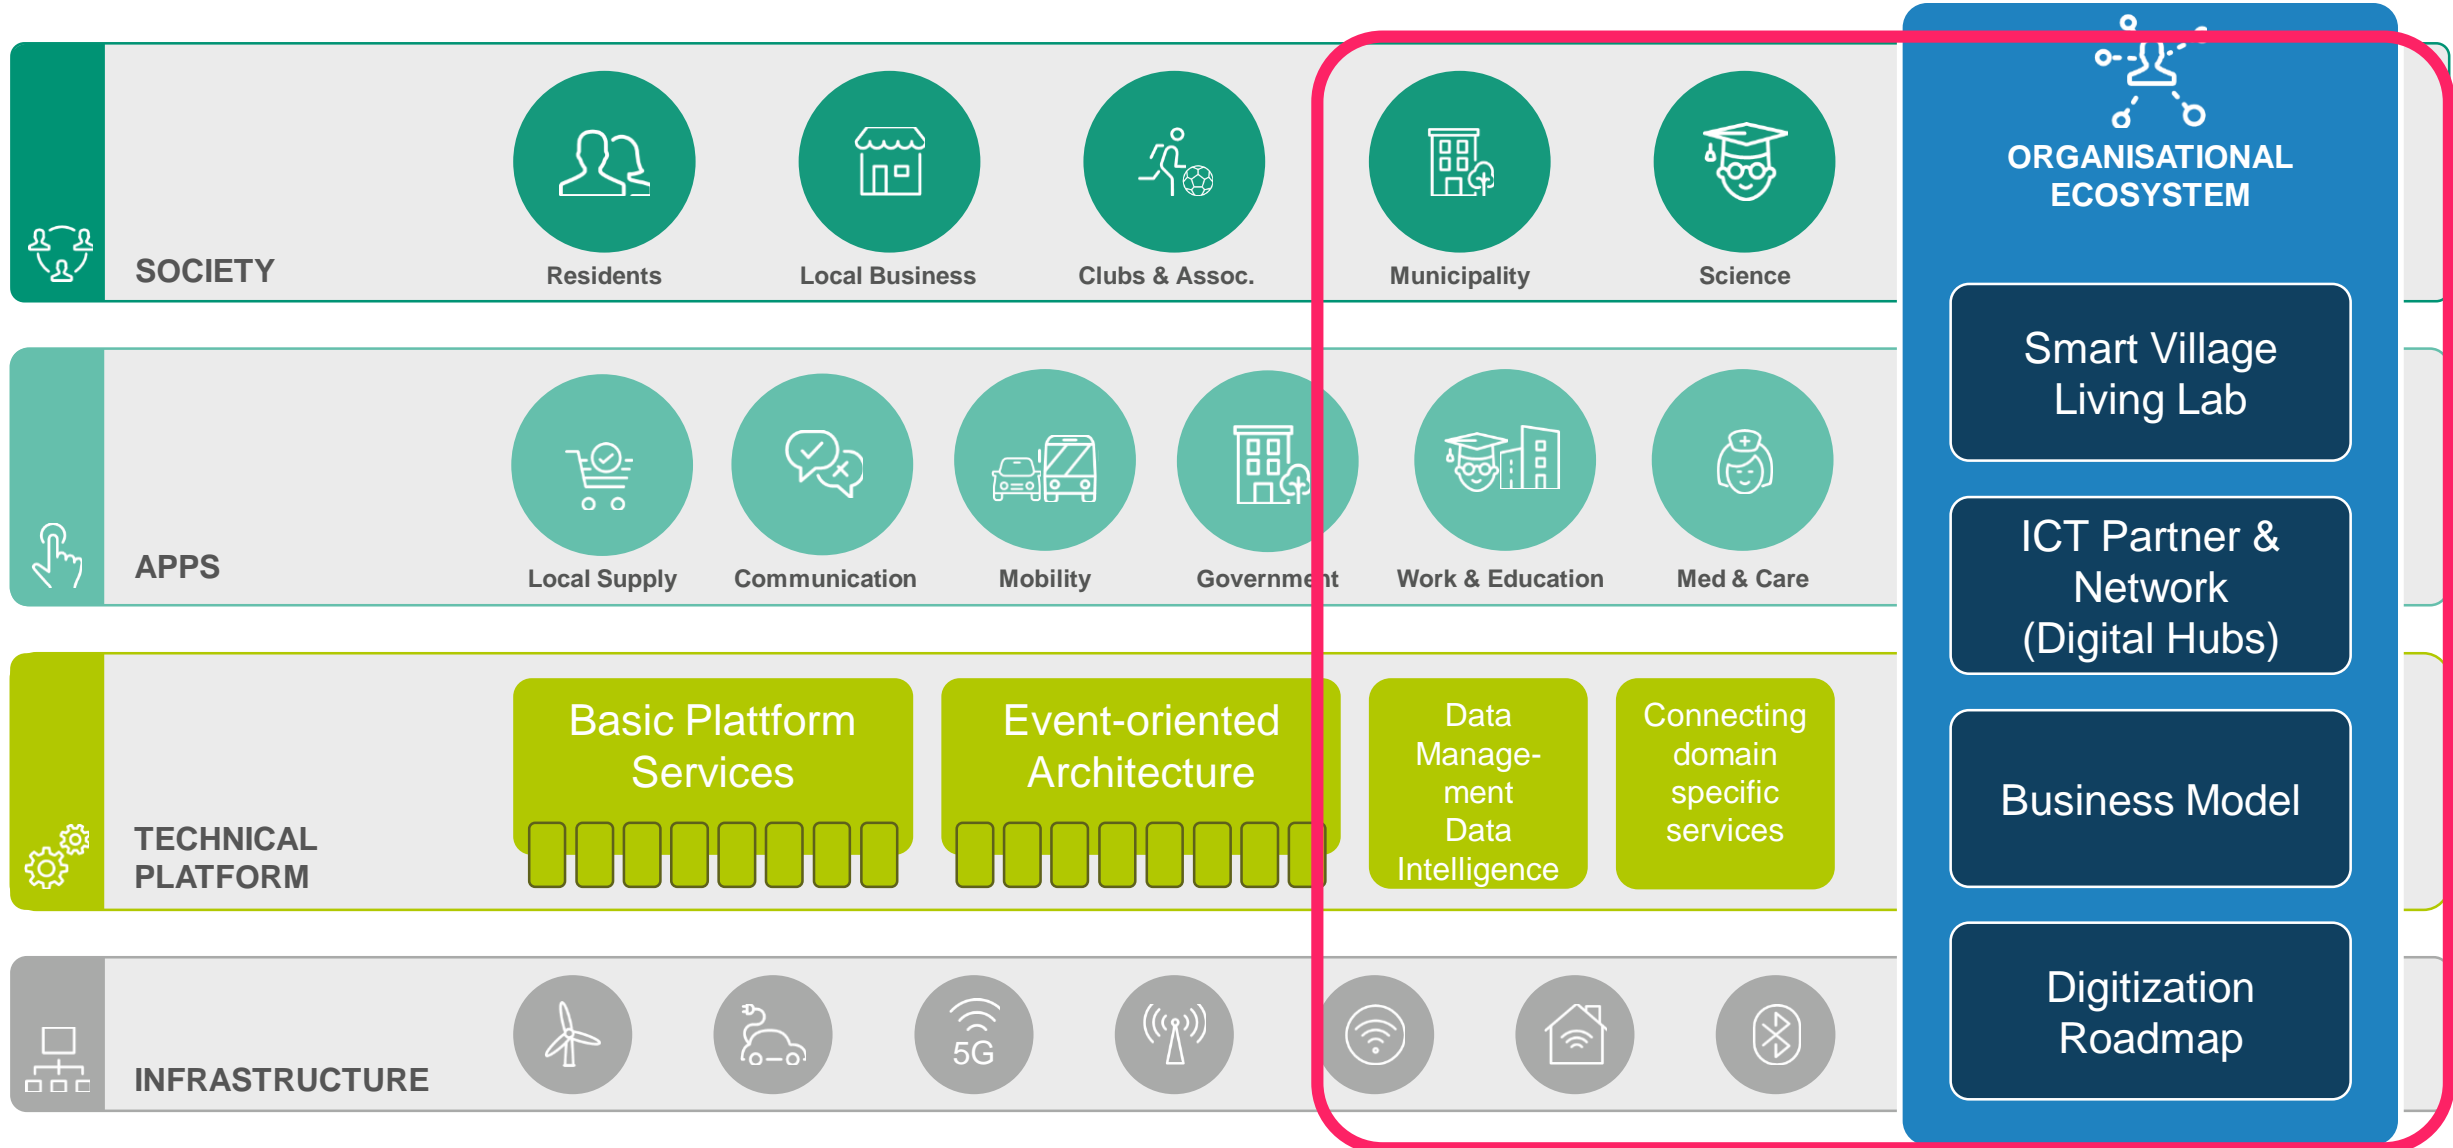

Steffen Hess

Needs from the Ground

How can Policy support Social Innovation in Rural Areas

The Smart Village Layers

The Smart Village Layers

Success Factors

- Funding of the municipalities
- Organizational changes
- Collaboration of research, industry **and** municipalities within one consortium

Road Blockers

- Legal Aspects
- Funding procedures (e.g., in between funding periods)
- Funding culture (infrastructure vs. Digital services)
- Need for describing the outcome of an agile digital project up front

Support Projects that work on
all
Smart Village layers

Support Digital Ecosystems

Focus on
Digital Sustainability!

Support Digital Ecosystems

Support Horizontal Projects

Support Vertical Projects

Support Projects With Larger Scope