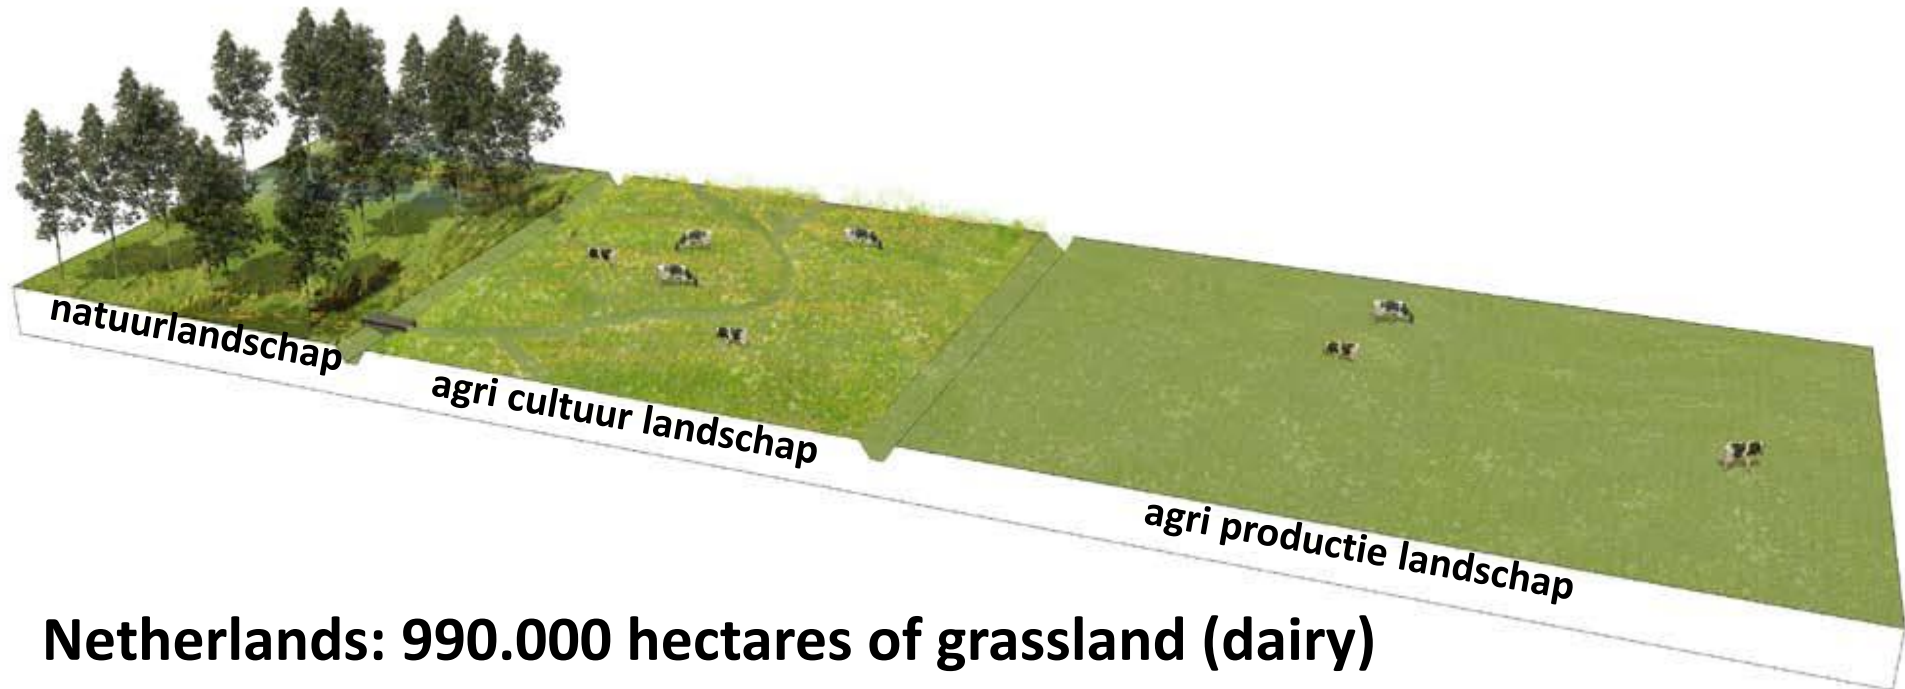

Celebrating Diversity

Towards a green economy

CELEBRATING DIVERSITY

KENING
fan 'e Greide

KONING
van de Weide

KING
of the Meadows

WHY?

- 80 % of all godwits breed in NL
- 75% decline since 1960's;
in recent years 8% per annum
- Current measures unsuccessful
- A future for the godwit is the
symbol for biodiverse and nature
including farming
- A matter of identity for the
Netherlands landscape
- Elected national bird

What's the problem?

Decline of biodivers agri-cultural landscapes

Netherlands: 990.000 hectares of grassland (dairy)

How?

Civil initiative/Community Lead

International contacts and coöperation

Agri – Culture

Green Economy

Interaction with RDP

Citizens participation

"Ik ben ongerust over de ontwikkeling van
 het Friese landschap."
 • 57% zegt mee eens of helemaal mee eens

1. Helemaal mee eens	17,0%
2. Mee eens	40,4%
3. Neutraal	28,3%
4. Mee oneens	10,3%
5. Helemaal mee oneens	2,6%
6. Weet ik niet	1,4%