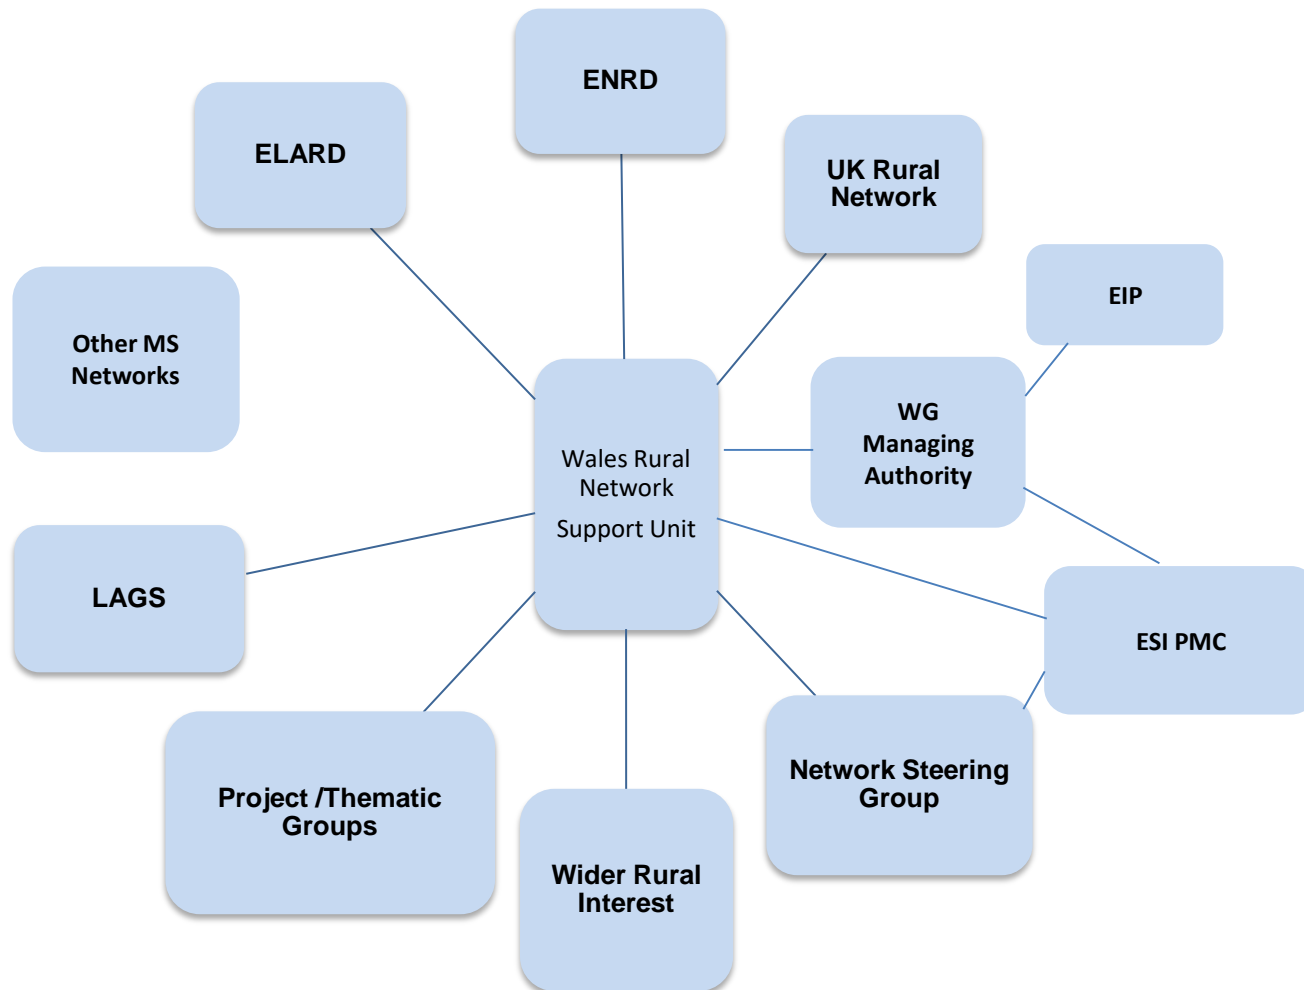

Llywodraeth Cymru
Welsh Government

Welsh Government Rural Communities – Rural Development Programme 2014 – 2020

John Davies - Head of Wales Rural Network

Rhwydwaith Gwledig Cymru 2014-2020

Wales Rural Network 2014-2020

WRNSU new website

<https://businesswales.gov.wales/walesruralnetwork/>

Home > Local action groups and projects

Local action groups and projects

Choose project area

All Projects

1. Bridgend
2. Caerphilly
3. Carmarthenshire
4. Ceredigion
5. Conwy
6. Denbighshire
7. Flintshire
8. Gwynedd
9. Isle of Anglesey
10. Merthyr Tydfil
11. Neath Port Talbot
12. Pembrokeshire
13. Powys
14. Swansea
15. Torfaen
16. Vale of Glamorgan
17. Vale of Usk
18. Wrexham