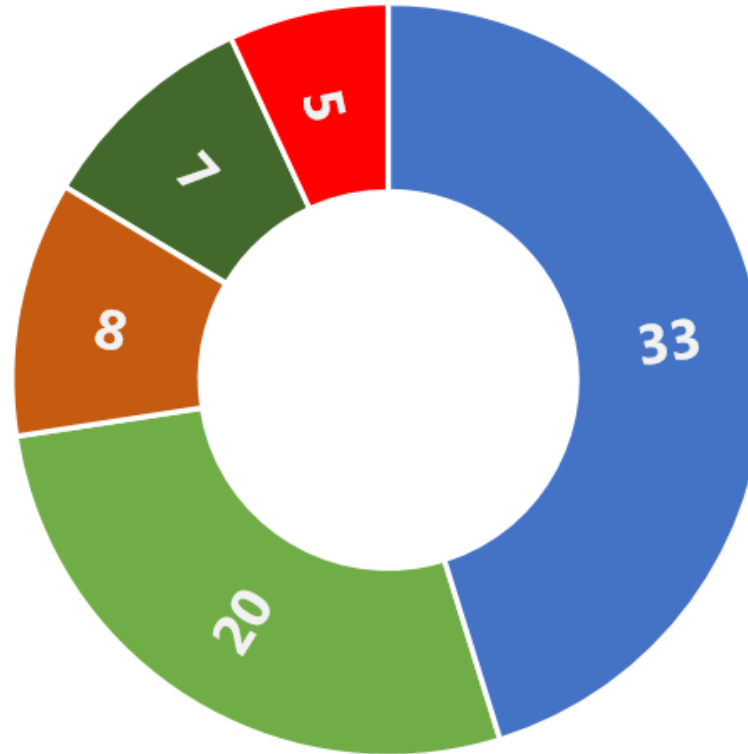

No of projects / no of EU MSs involved in project

■ one EU MS ■ 2 EU MSs ■ 3 EU MSs ■ 4 EU MSs ■ 5 EU MSs