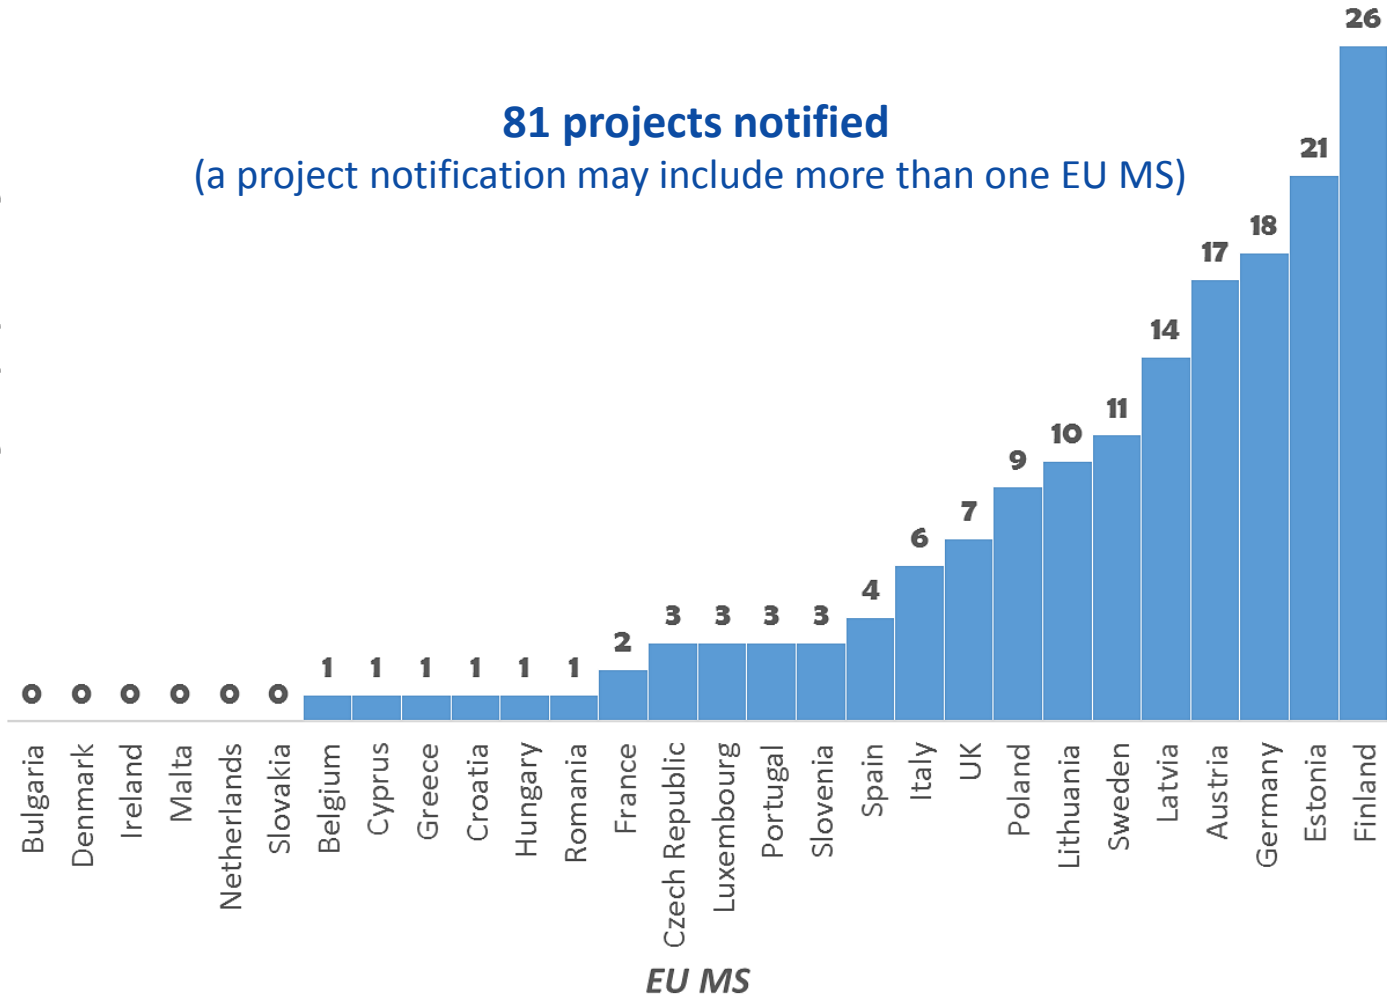

# LEADER/CLLD Cooperation

- **34 factsheets** on national and regional rules and procedures on LEADER/CLLD Cooperation
- **LEADER Cooperation landscape:** overview of LEADER Cooperation rules in 61 EU countries and regions
- Updated DG AGRI guidance + ENRD Guidance + Tools

# TNC Projects (SFC, 2018)

*No of tNC projects notified*

**81 projects notified**  
(a project notification may include more than one EU MS)

## No of projects / no of EU MSs involved in project

■ one EU MS ■ 2 EU MSs ■ 3 EU MSs ■ 4 EU MSs ■ 5 EU MSs