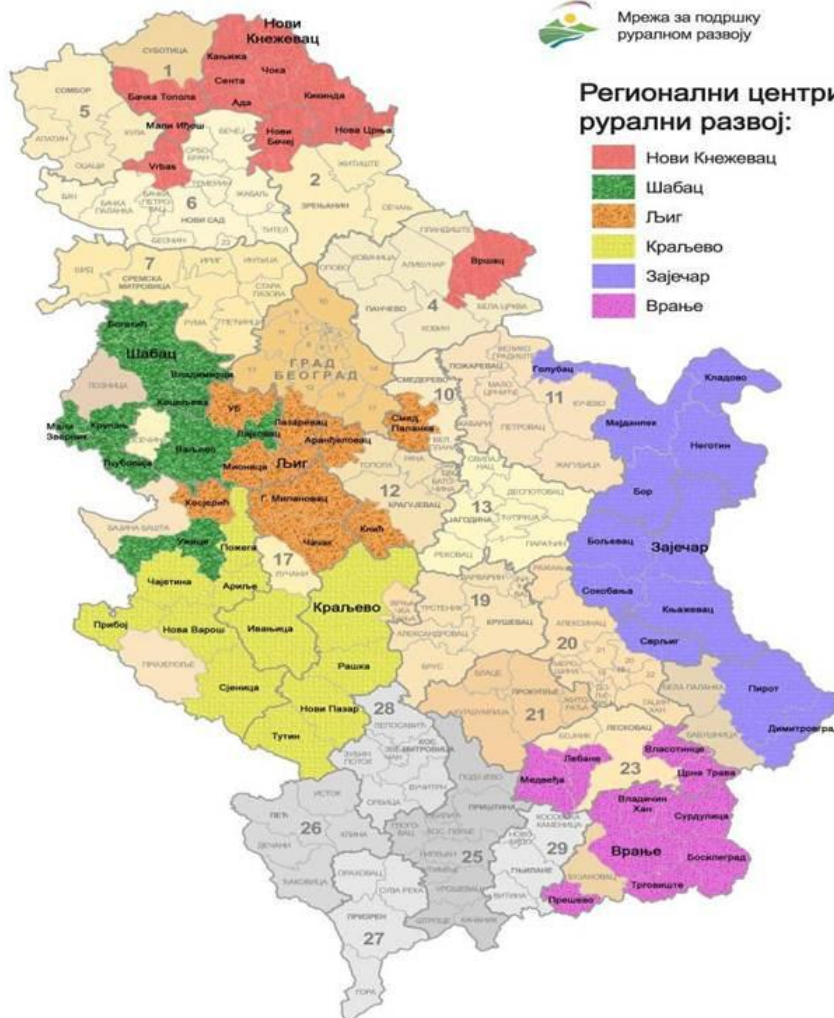

Network for Rural Development of Serbia

МРЕЖА ЗА РУРАЛНИ РАЗВОЈ
СРБИЈЕ

Experience 2007-2013

- 2007 MAFWM issued a tender for CSOs operating in rural development called "Network for Rural Development Support". 6 organizations were selected for the coordination of regional centers and another 55 organizations to work on the local level
- 2009 16 regional centers, 141 municipalities in the coverage In the network of 141 NGOs and institutions (0,5 mil EUR support from MAFWM)
- Main activities: education, information about the measures of MAFMW, cooperation with local governments, facilitating communication between all local stakeholders
- In the period 2011 MoA stopped financial support to NRDS

Network for Rural Development Support 2007

Министарство пољопривреде,
шумарства и водопривреде
Републике Србије

Мрежа за подршку
руралном развоју

Регионални центри за рурални развој:

- Нови Кнежевац
- Шабац
- Љиг
- Краљево
- Зајечар
- Врање

Network for Rural Development Support 2010.

Network for Rural Development of Serbia

- Network for Rural Development of Serbia was founded in 2010 by 16 organizations at the time coordinated regional support centers RR
- Several projects financed by EU implemented from 2009/2013
- Cooperation with CSOs and networks in the Balkans (Western Balkan Rural Network established in 2013)
- NRDS is now a member PREAPARE and Forum Synergie rural network
- Membership in the Socio-Economic Council for Agriculture and Rural Development (SECO) in NIPAC office
- TA project Leader Initiative Serbia. Among 23 potential LAG, 10 are member's of NRDS
- Actively involved in development of National Strategy for Agriculture and Rural Development 2014-2020