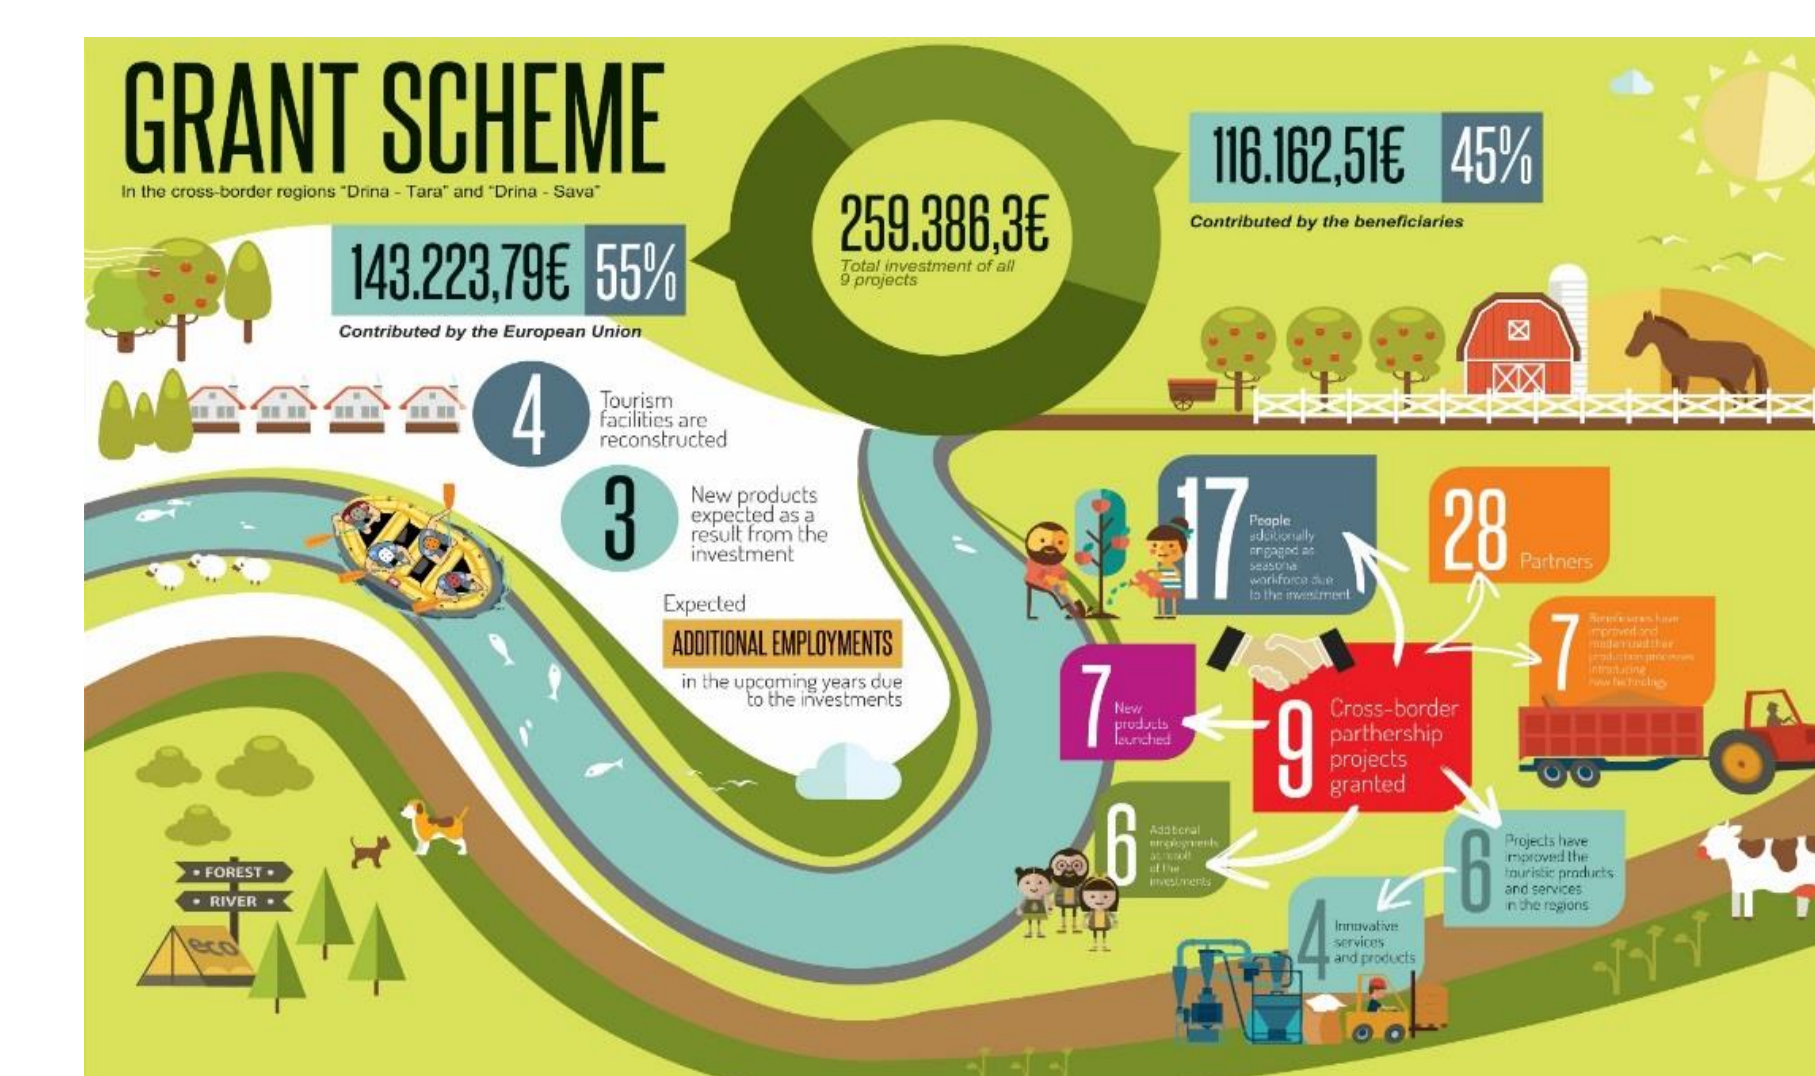

Poster contact:

Boban Ilic

boban.ilic@swg-seerural.org

<http://seerural.org>