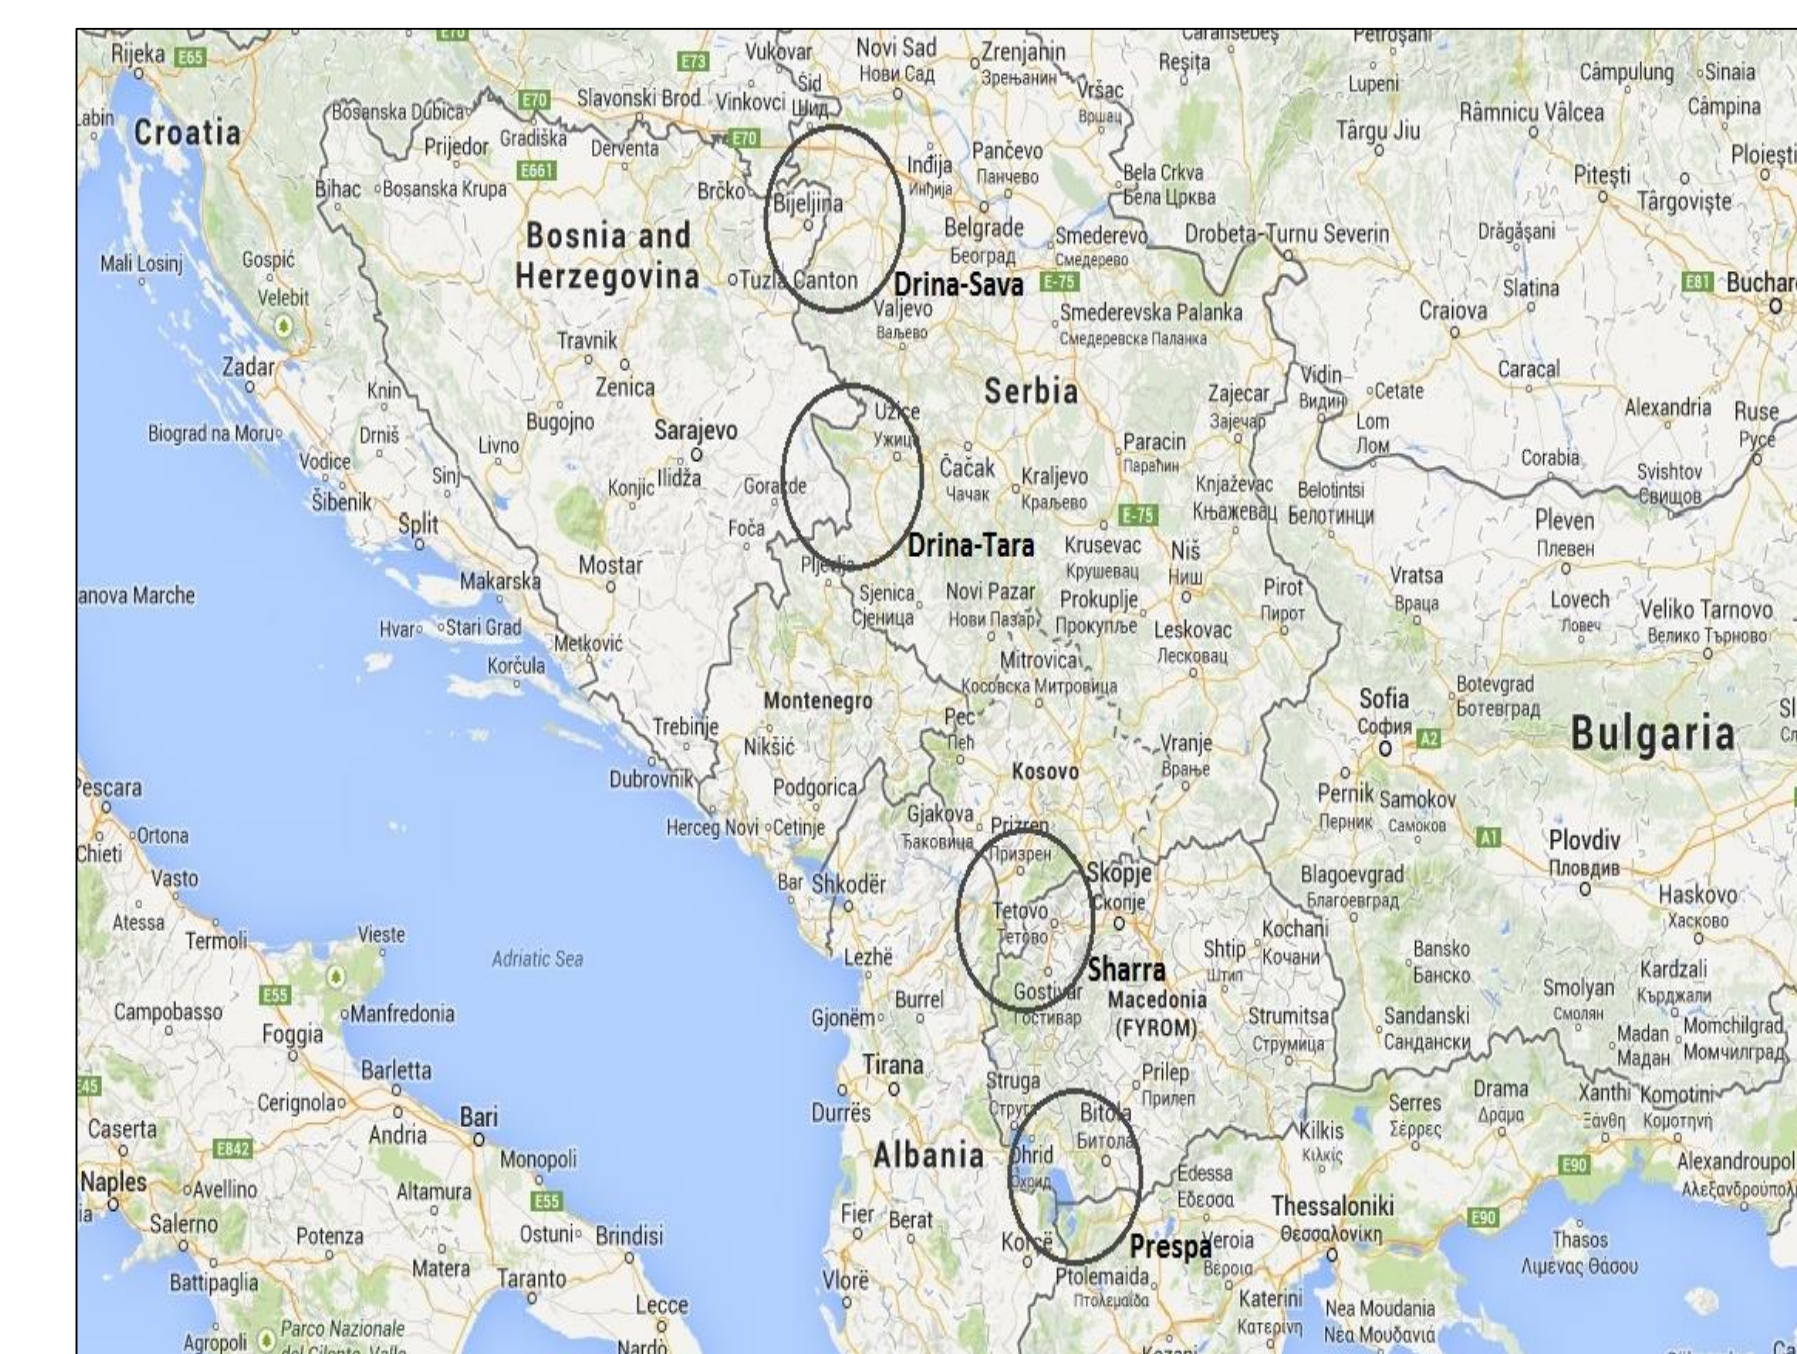

The Area Based Development (ABD) approach in the Western Balkans: a tool for rural development with up-scaling potential

Area Based Development (ABD) is an innovative approach enabling a breakthrough in sustainable economic growth by targeting specific geographical areas in cross-border regions, which are characterised by a set of common, complex development problems. It is considered an effective approach to facilitate sustainable growth in rural areas in decline. The approach uses a methodology that is inclusive, participatory, flexible, and ensures integration and coherence.

Objectives

The overall action focuses on three parallel processes:

1. Facilitation of **cross-border and regional cooperation and reconciliation** by providing mechanisms for legitimate, transparent and participatory processes of needs assessment, priority setting, and action planning in a particular region.
2. Contribution to **sustainable economic growth** of a region by facilitating the implementation of projects and by providing investment support to the sector with the highest added value for and catalytic effects on the rural economies.
3. Strengthening **cooperation among public administrations and other public bodies, and NGOs** in the field of local development and regional cooperation by building up local and regional cross-border capacities.

ABDA cross-border region

- "Drina- Tara" (Bosnia and Herzegovina, Serbia, Montenegro)
- "Prespa" (Albania and Macedonia)
- "Sharra" (Albania, Macedonia and Kosovo*)
- "Drina – Sava" (Bosnia and Herzegovina, Croatia and Serbia)