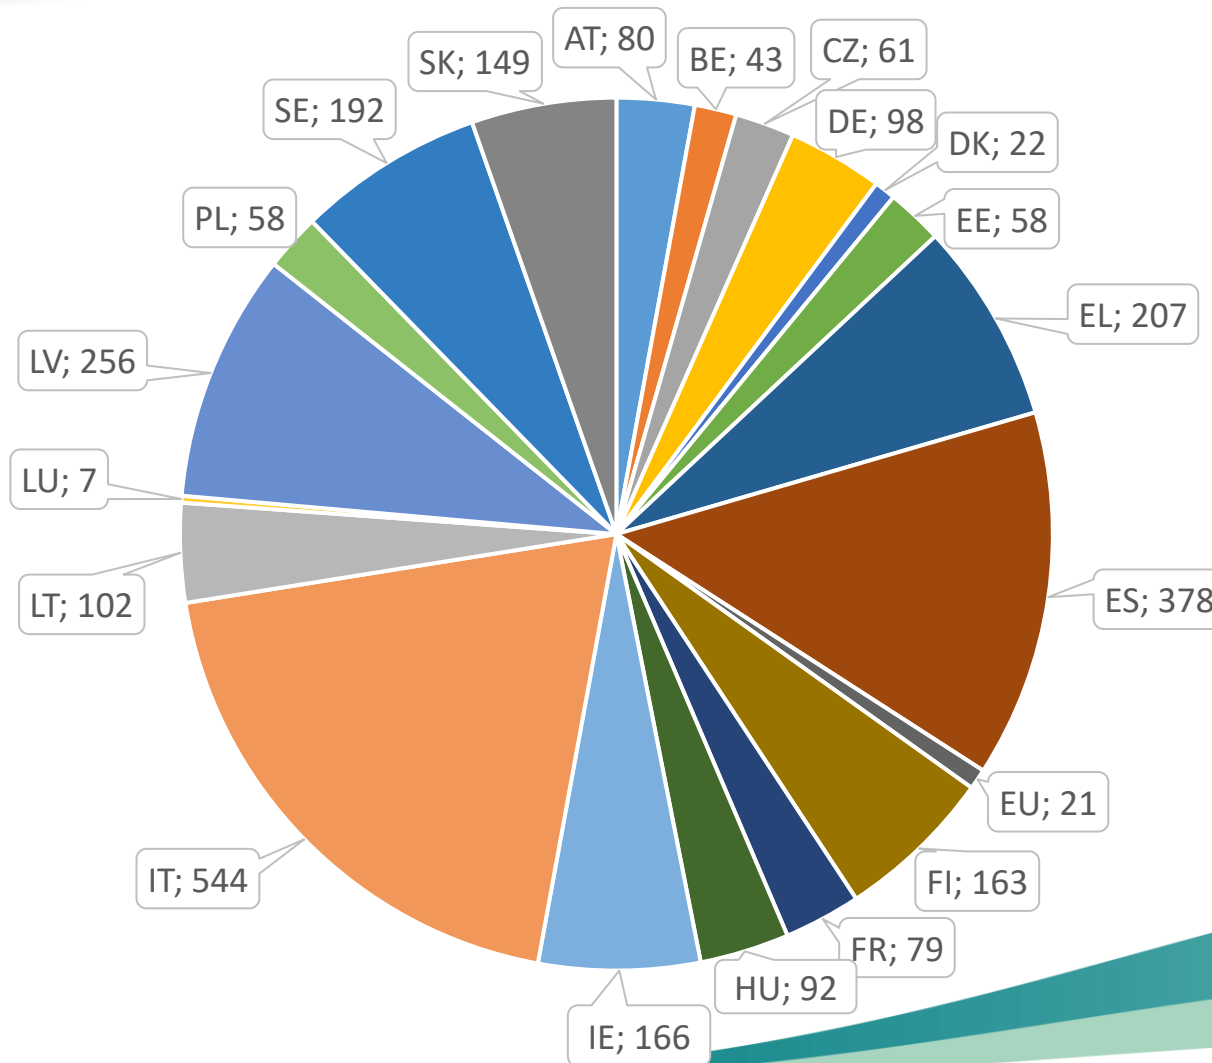

LTVRA Workshop Package outcomes

Veronika Korcekova
ENRD Contact Point

11 February 2021

#rural2040

- **Member States involved: 19**
- **Total contributions: 166**
- **Total participants: 2778**

Contribution by MS

3

Participants by MS

- Submitting NRN contribution
- Supporting rural stakeholders

- Promotion in majority of MS
- Supporting the process and rural stakeholders
- 16 NRNs contributing
 - 6 NRNs Aggregate reports