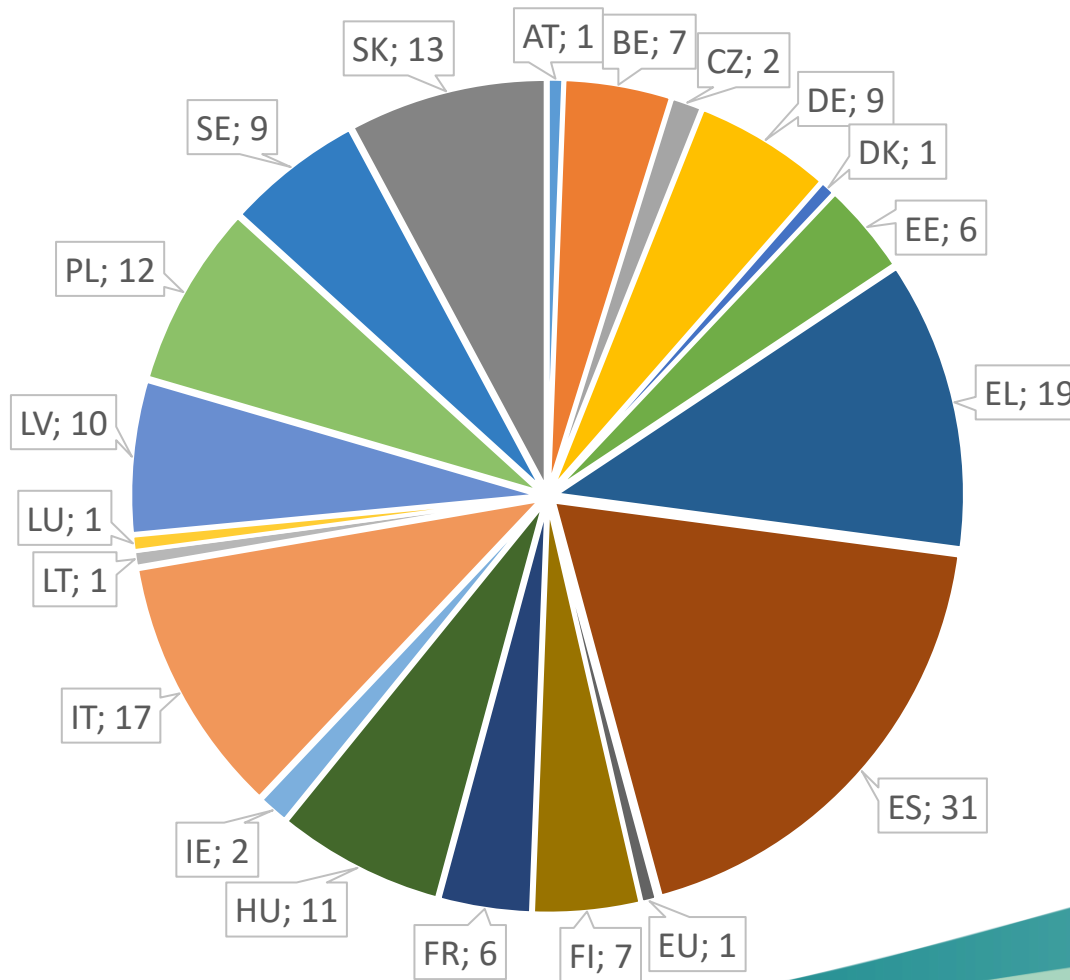

LTVRA Workshop Package outcomes

Veronika Korcekova
ENRD Contact Point

11 February 2021

#rural2040

- **Member States involved: 19**
- **Total contributions: 166**
- **Total participants: 2778**

Contribution by MS

3

Participants by MS

- Submitting NRN contribution
- Supporting rural stakeholders

- Promotion in majority of MS
- Supporting the process and rural stakeholders
- 16 NRNs contributing
 - 6 NRNs Aggregate reports