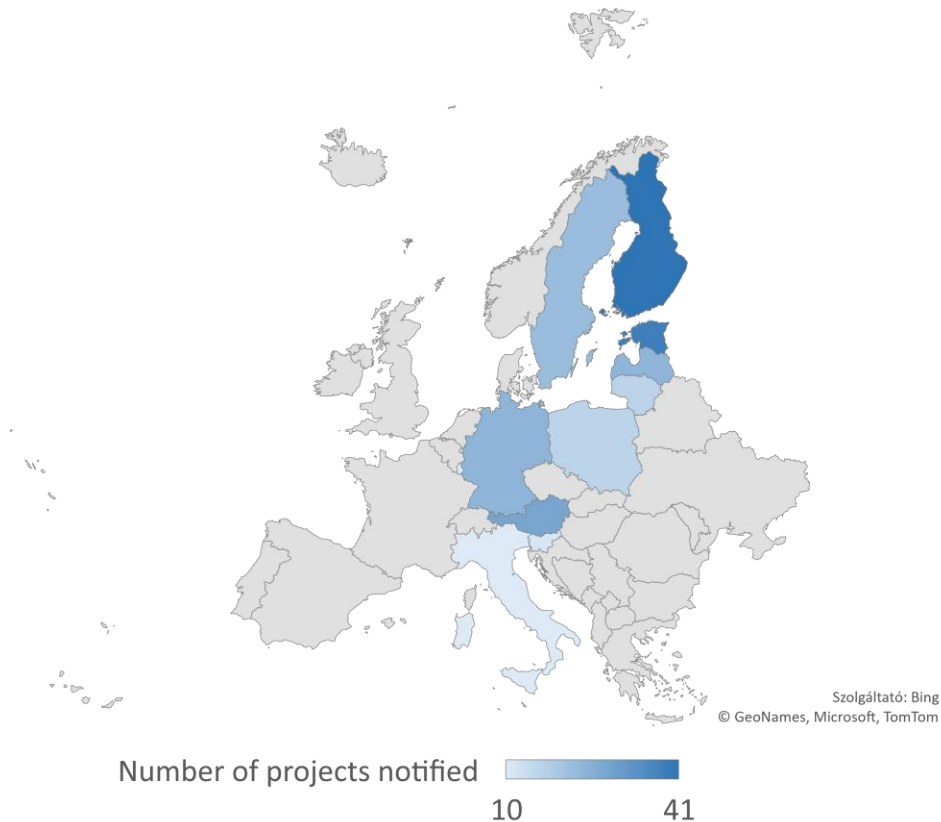

■ TNC notifications (min. 2 MS involved)

State of play – transnational cooperation

Number of projects

State of play – transnational cooperation

EU Member States with >10 TNC projects notified

Member States with >15 projects notified (total no. of projects)

Lithuania (16)

Poland (16)

Sweden (22)

Latvia (24)

Germany (24)

Austria (28)

Estonia (38)

Finland (41)