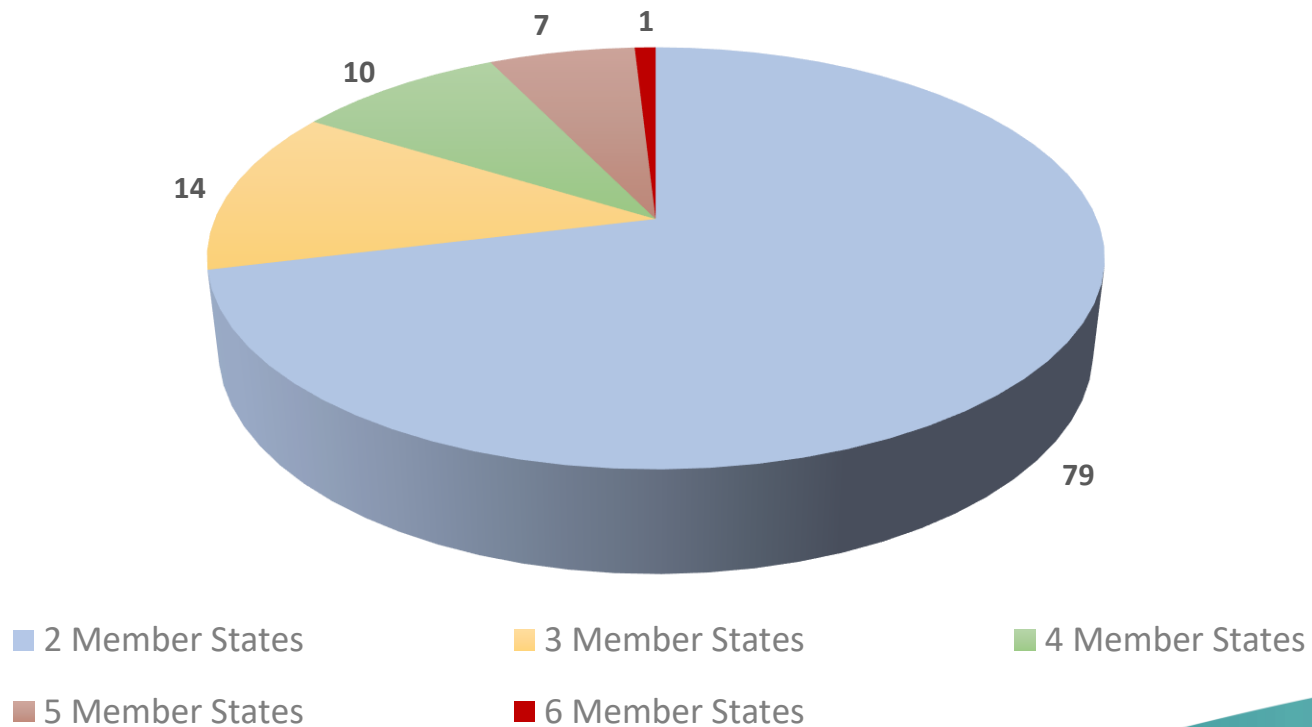

State of play – transnational cooperation

Number of projects