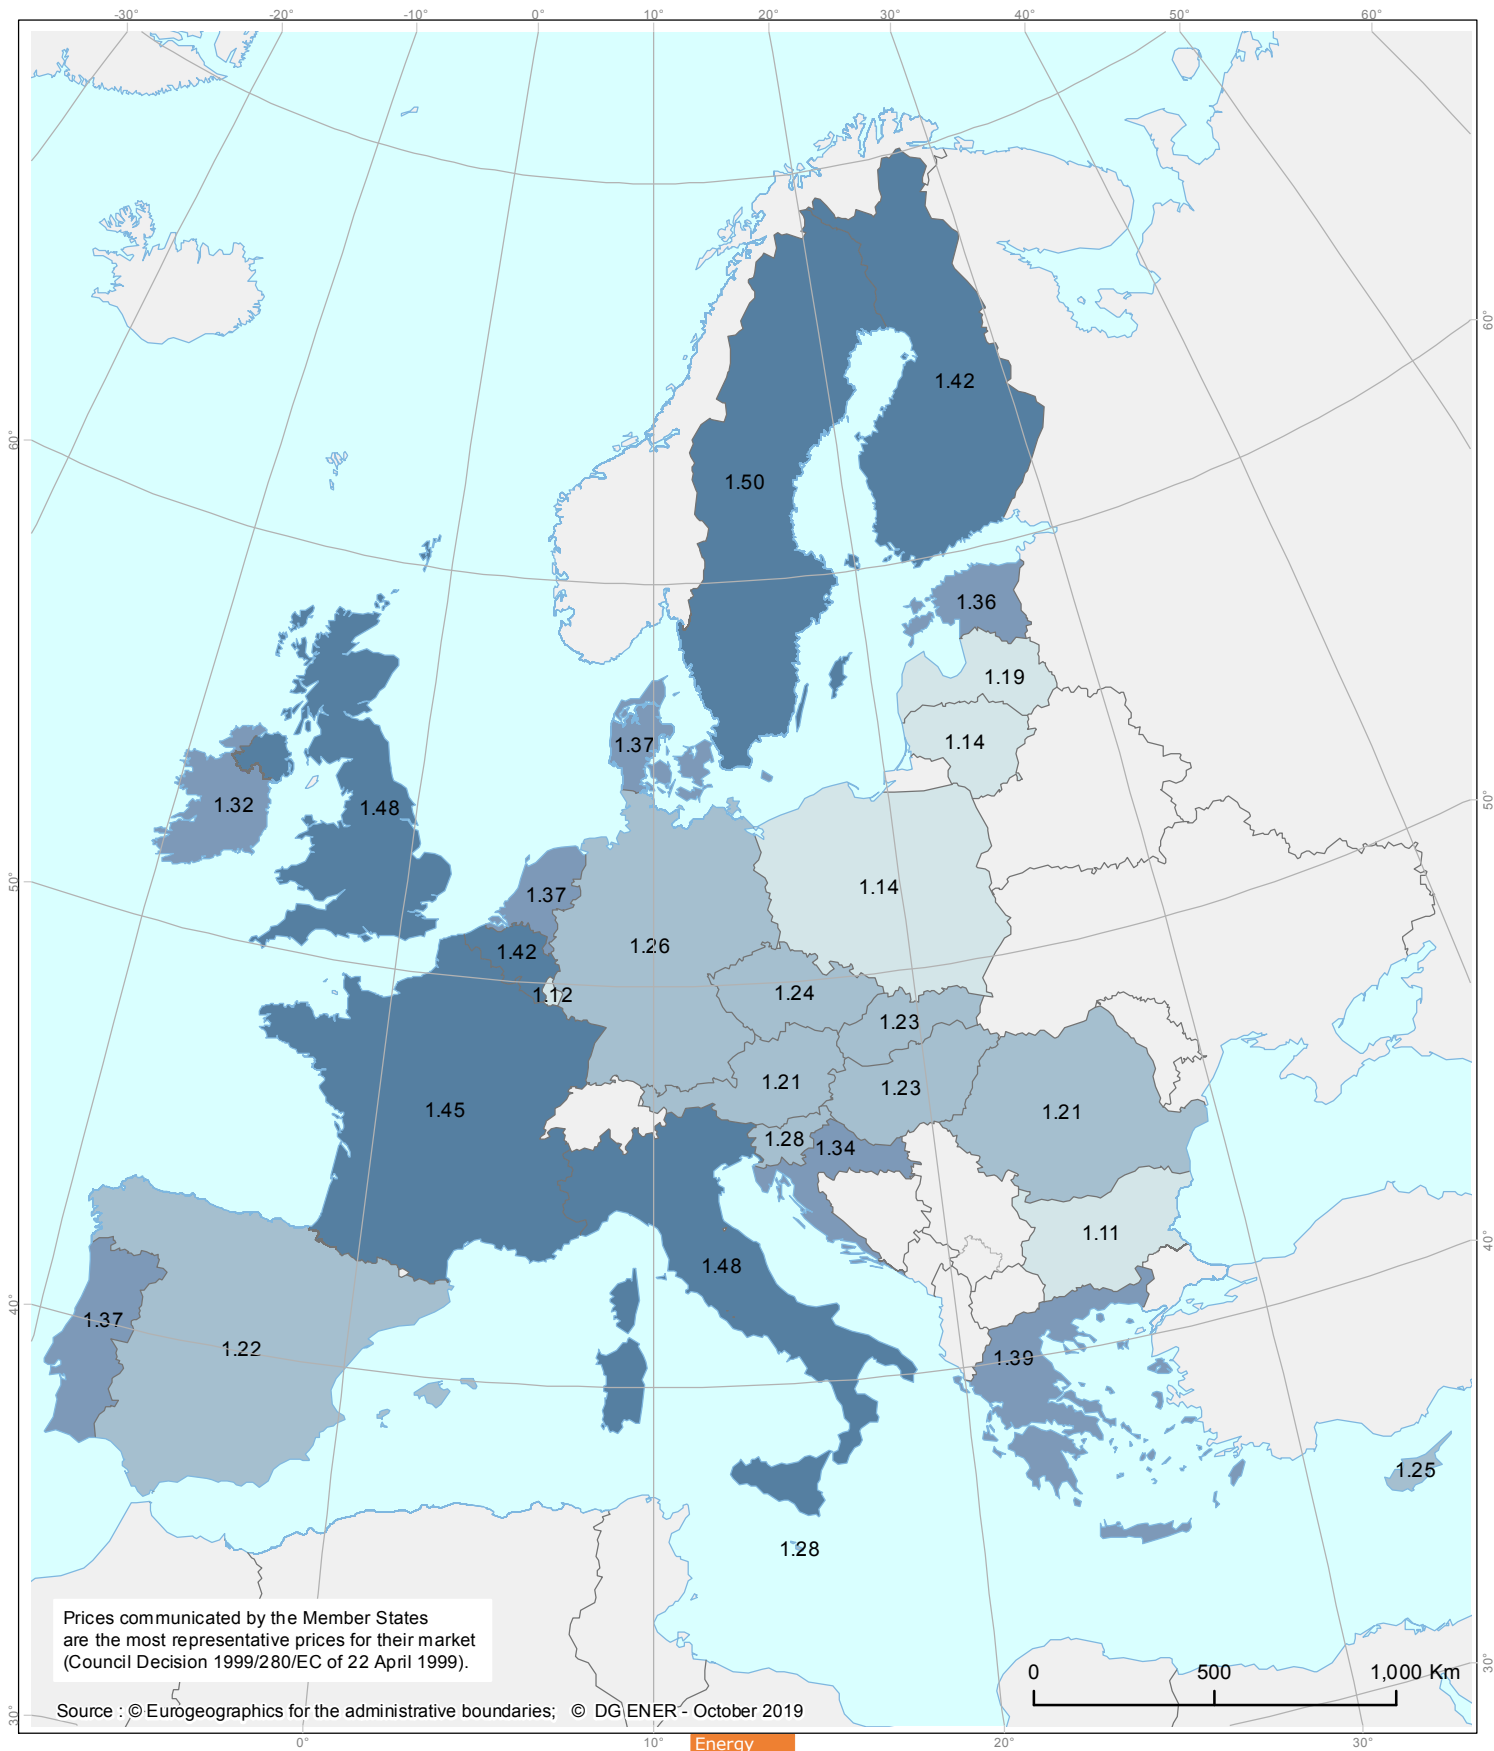

European Commission

Prices per liter (€)

- <= 1.200
- 1.200 - 1.300
- 1.300 - 1.400
- > 1.400
- no data

# CONSUMER PRICES OF PETROLEUM PRODUCTS (INCLUSIVE OF DUTIES AND TAXES)

## Automotive Gas Oil (Diesel oil) Prices at : 07/10/2019

Prices communicated by the Member States are the most representative prices for their market (Council Decision 1999/280/EC of 22 April 1999).

Source : © Eurogeographics for the administrative boundaries; © DG ENER - October 2019