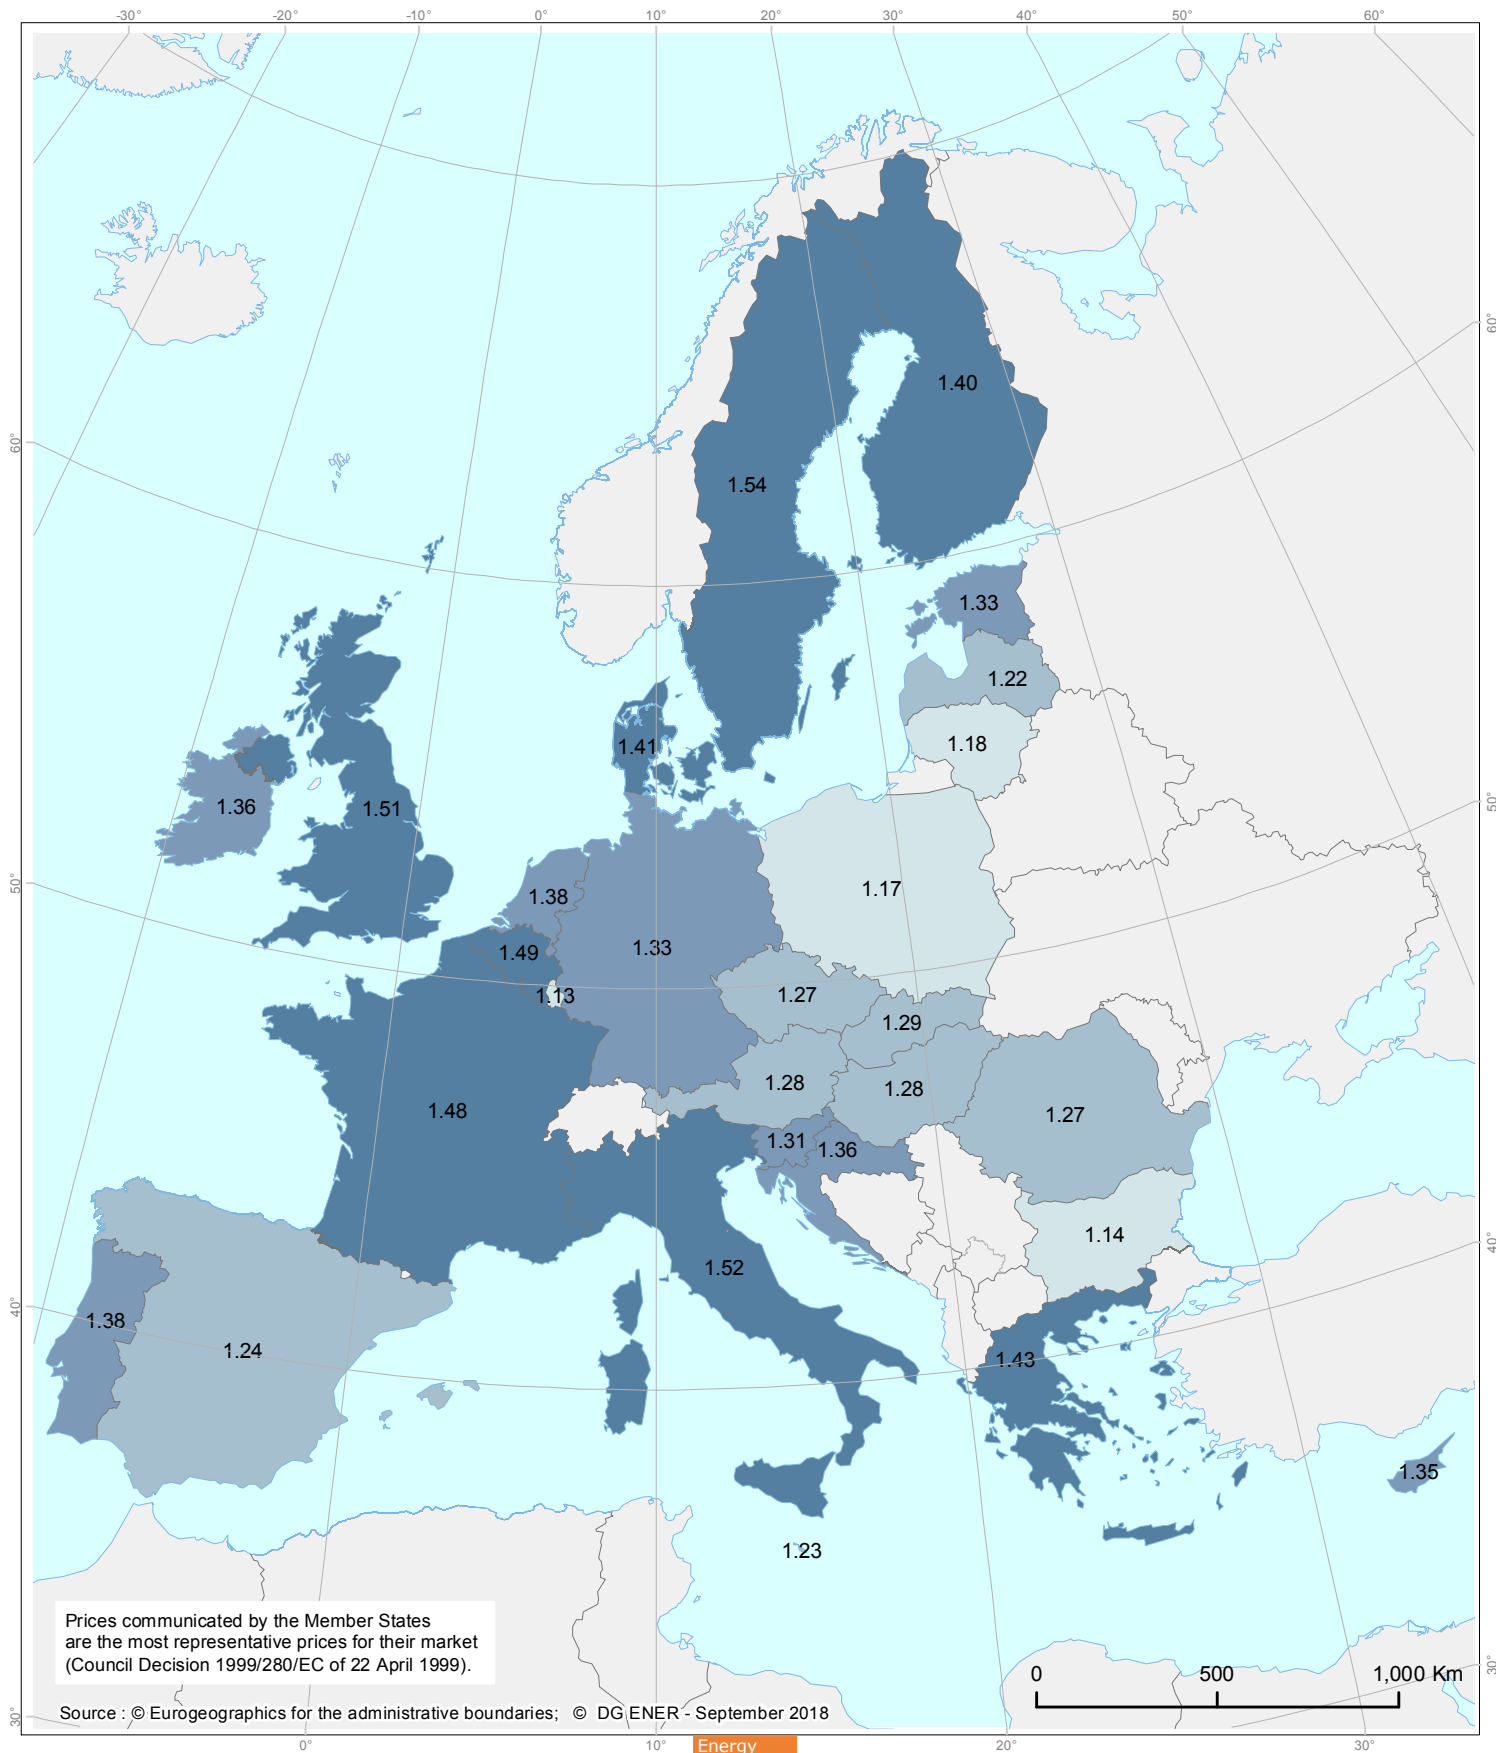

European Commission

Prices per liter (€)

- <= 1.200
- 1.200 - 1.300
- 1.300 - 1.400
- > 1.400
- no data

# CONSUMER PRICES OF PETROLEUM PRODUCTS (INCLUSIVE OF DUTIES AND TAXES)

## Automotive Gas Oil (Diesel oil)

Prices at : 24/09/2018

Prices communicated by the Member States are the most representative prices for their market (Council Decision 1999/280/EC of 22 April 1999).

Source : © Eurogeographics for the administrative boundaries; © DG ENER - September 2018