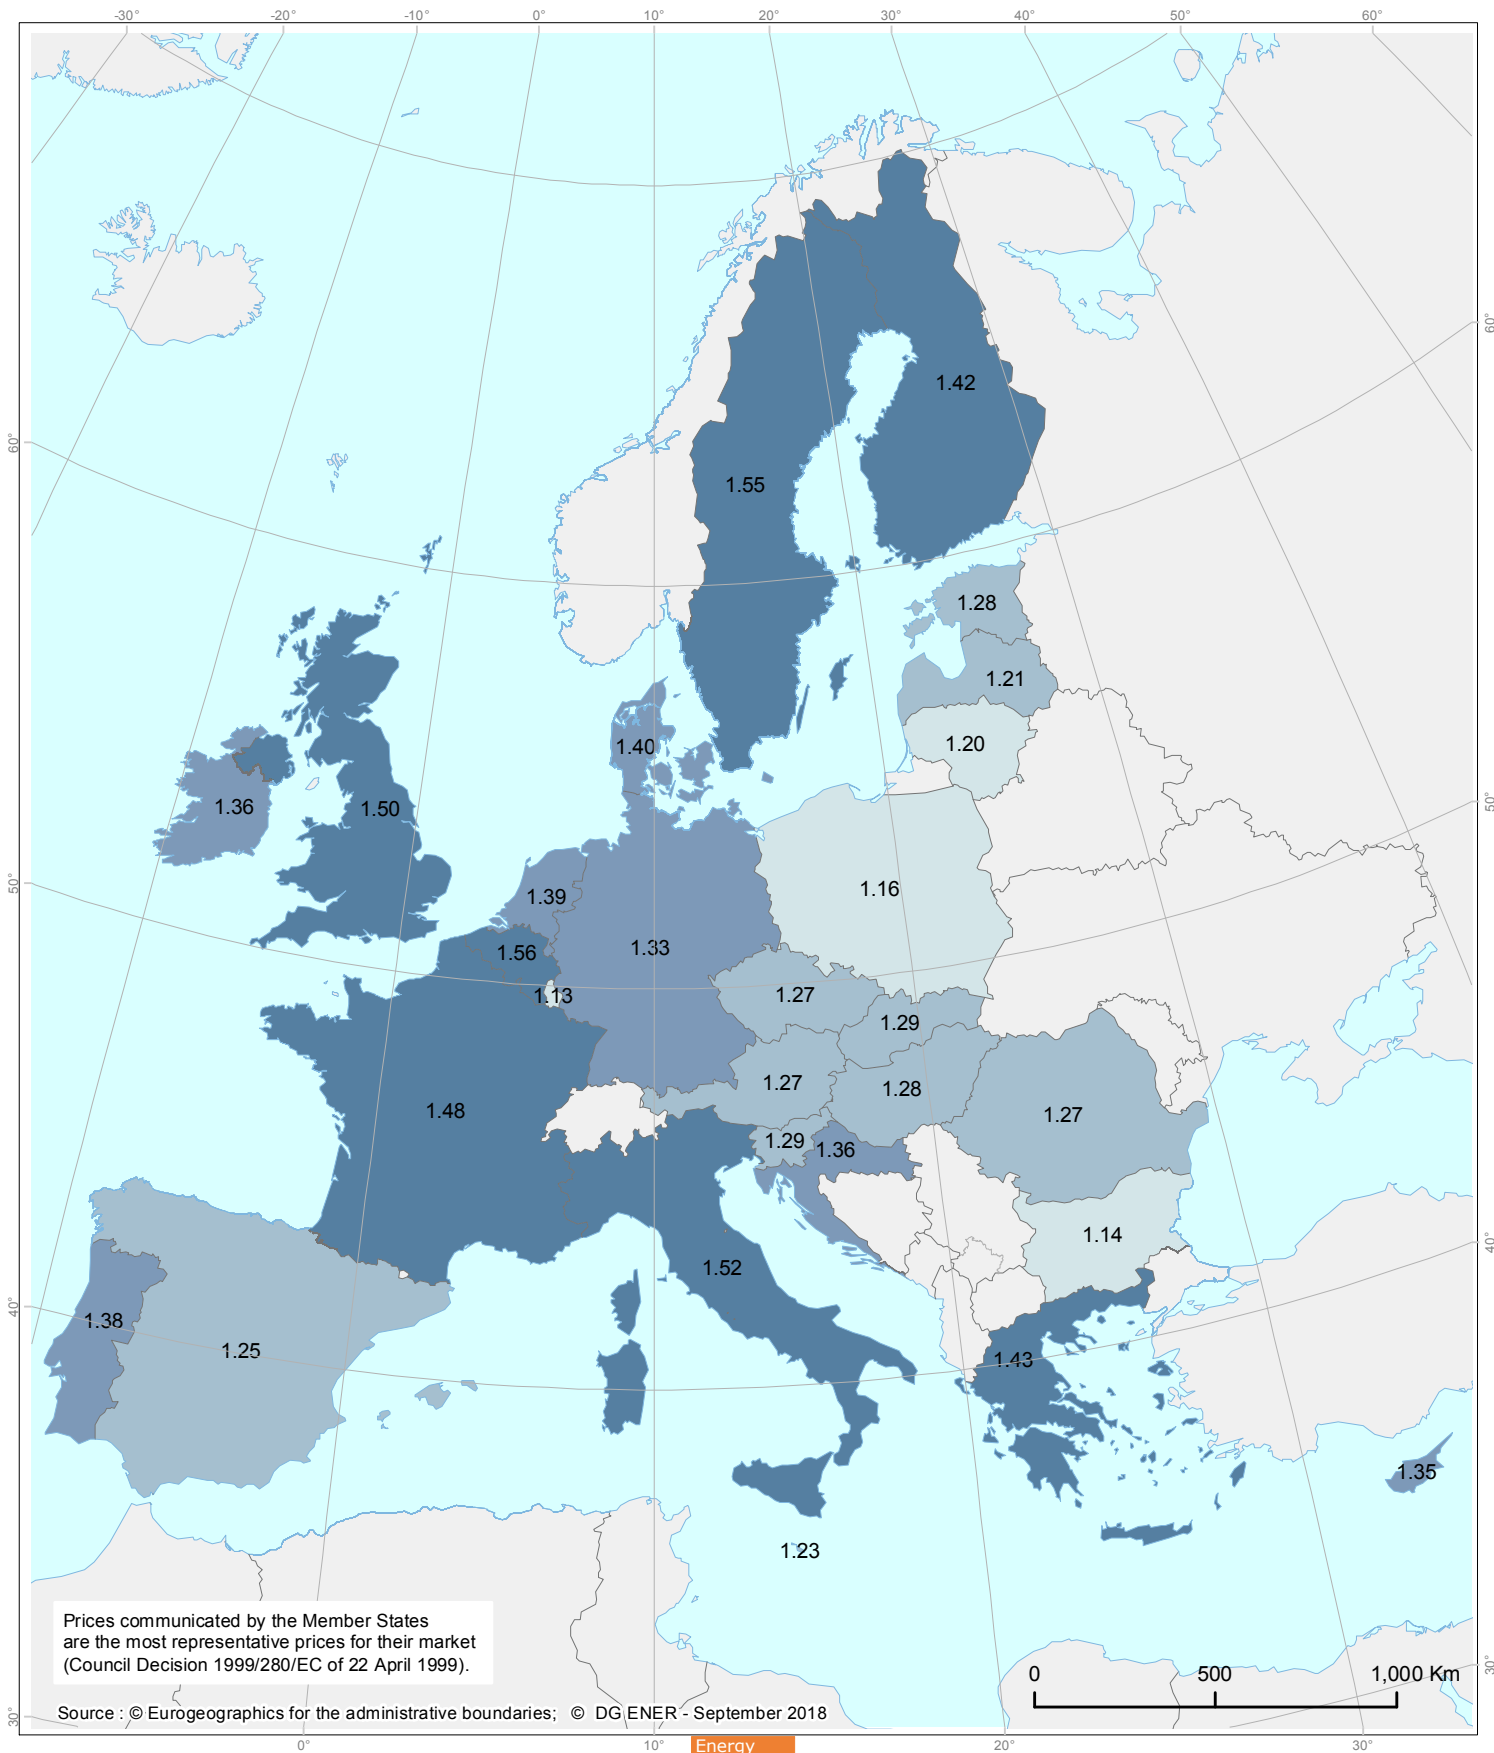

European Commission

Prices per liter (€)

- <= 1.200
- 1.200 - 1.300
- 1.300 - 1.400
- > 1.400
- no data

# CONSUMER PRICES OF PETROLEUM PRODUCTS (INCLUSIVE OF DUTIES AND TAXES)

## Automotive Gas Oil (Diesel oil)

Prices at : 10/09/2018

Prices communicated by the Member States are the most representative prices for their market (Council Decision 1999/280/EC of 22 April 1999).

Source : © Eurogeographics for the administrative boundaries; © DG ENER - September 2018