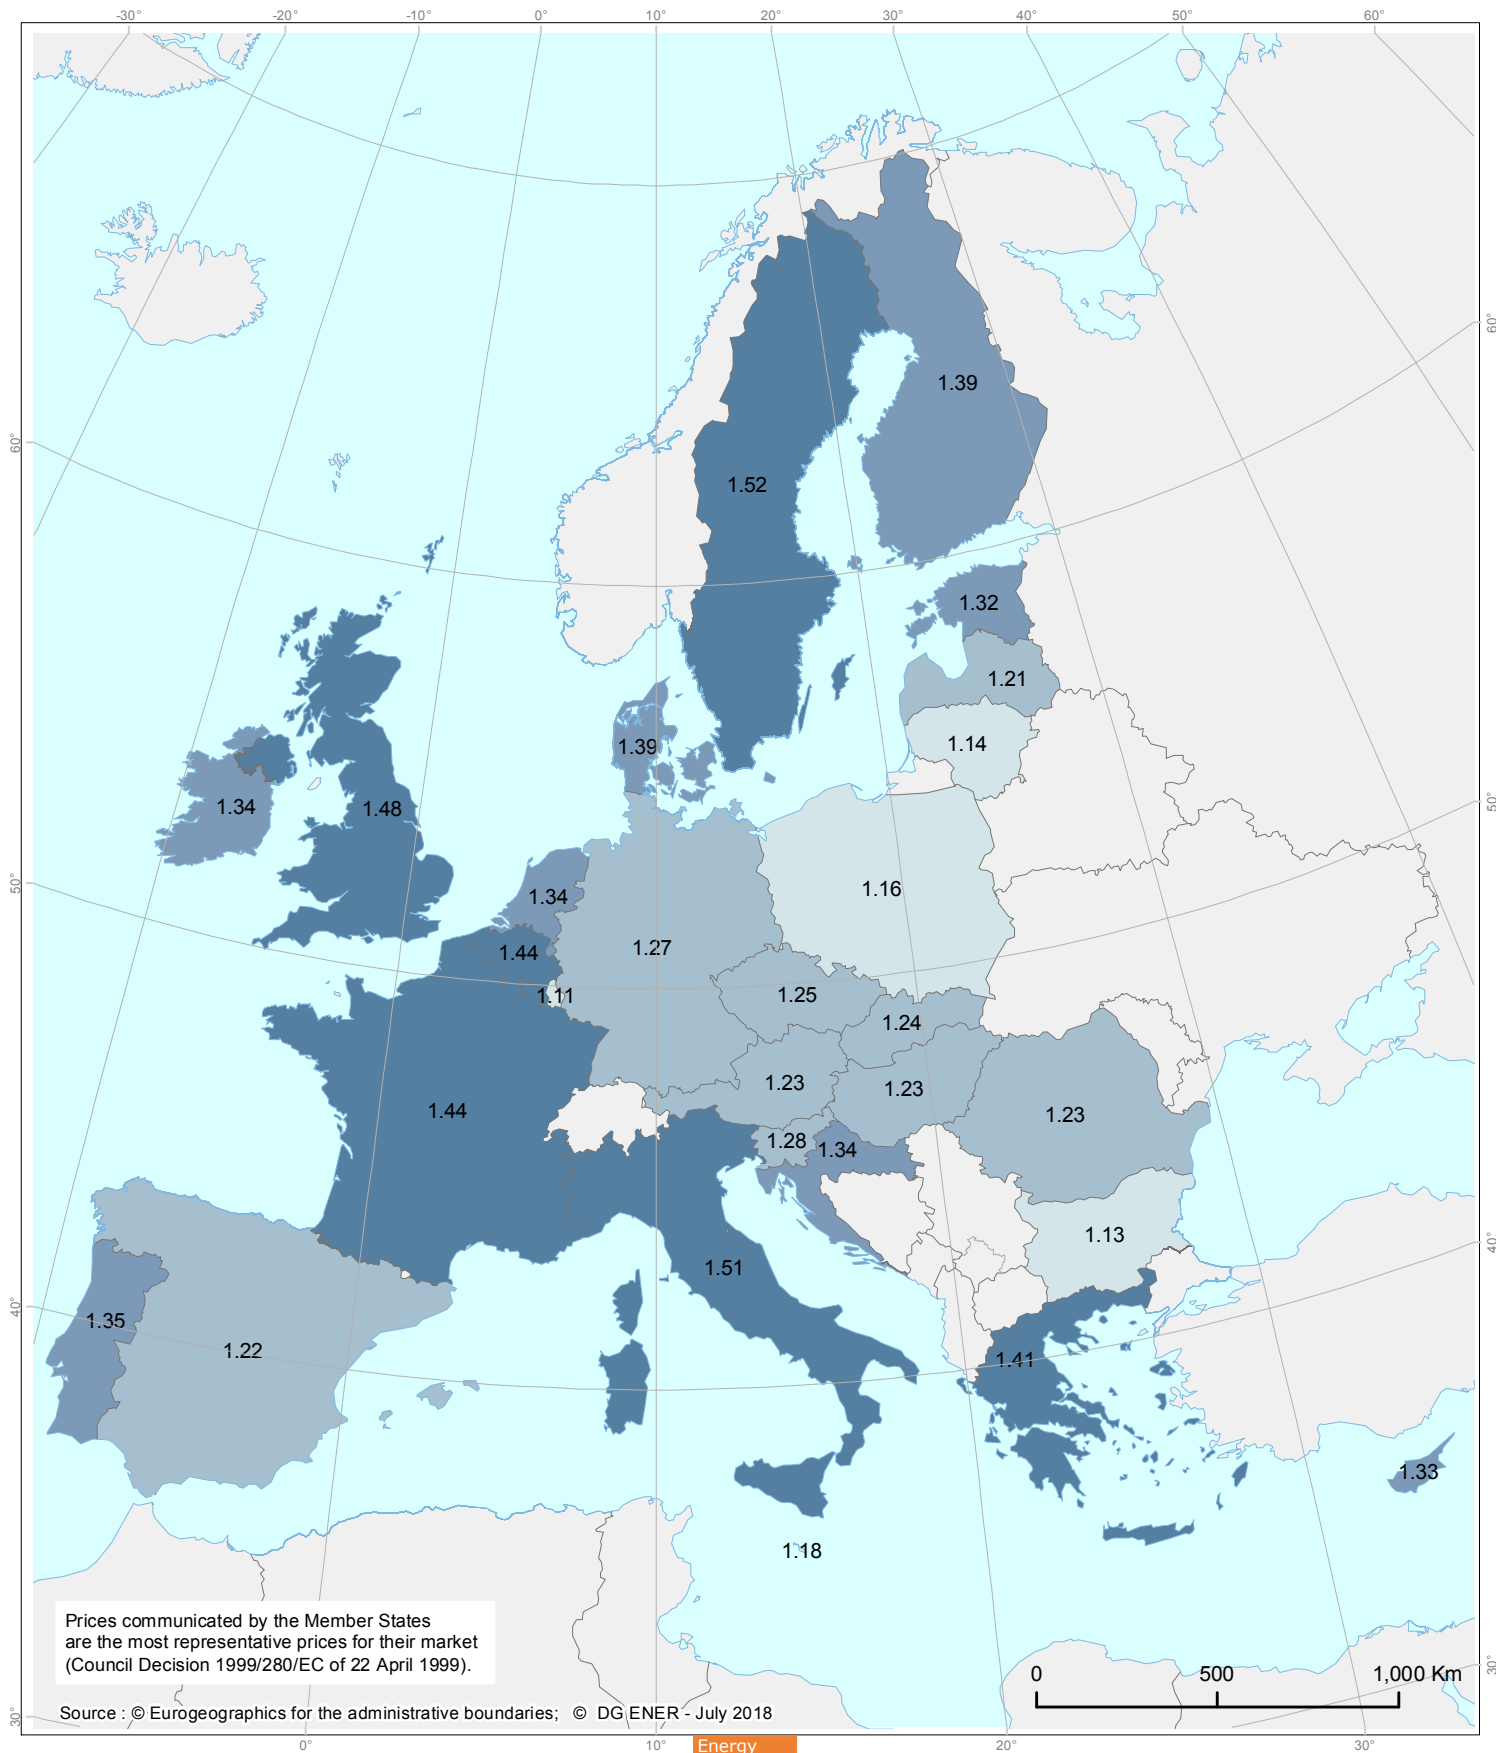

European Commission

Prices per liter (€)

- <= 1.200
- 1.200 - 1.300
- 1.300 - 1.400
- > 1.400
- no data

CONSUMER PRICES OF PETROLEUM PRODUCTS (INCLUSIVE OF DUTIES AND TAXES)

Automotive Gas Oil (Diesel oil)

Prices at : 23/07/2018

Prices communicated by the Member States are the most representative prices for their market (Council Decision 1999/280/EC of 22 April 1999).

Source : © Eurogeographics for the administrative boundaries; © DG.ENER - July 2018