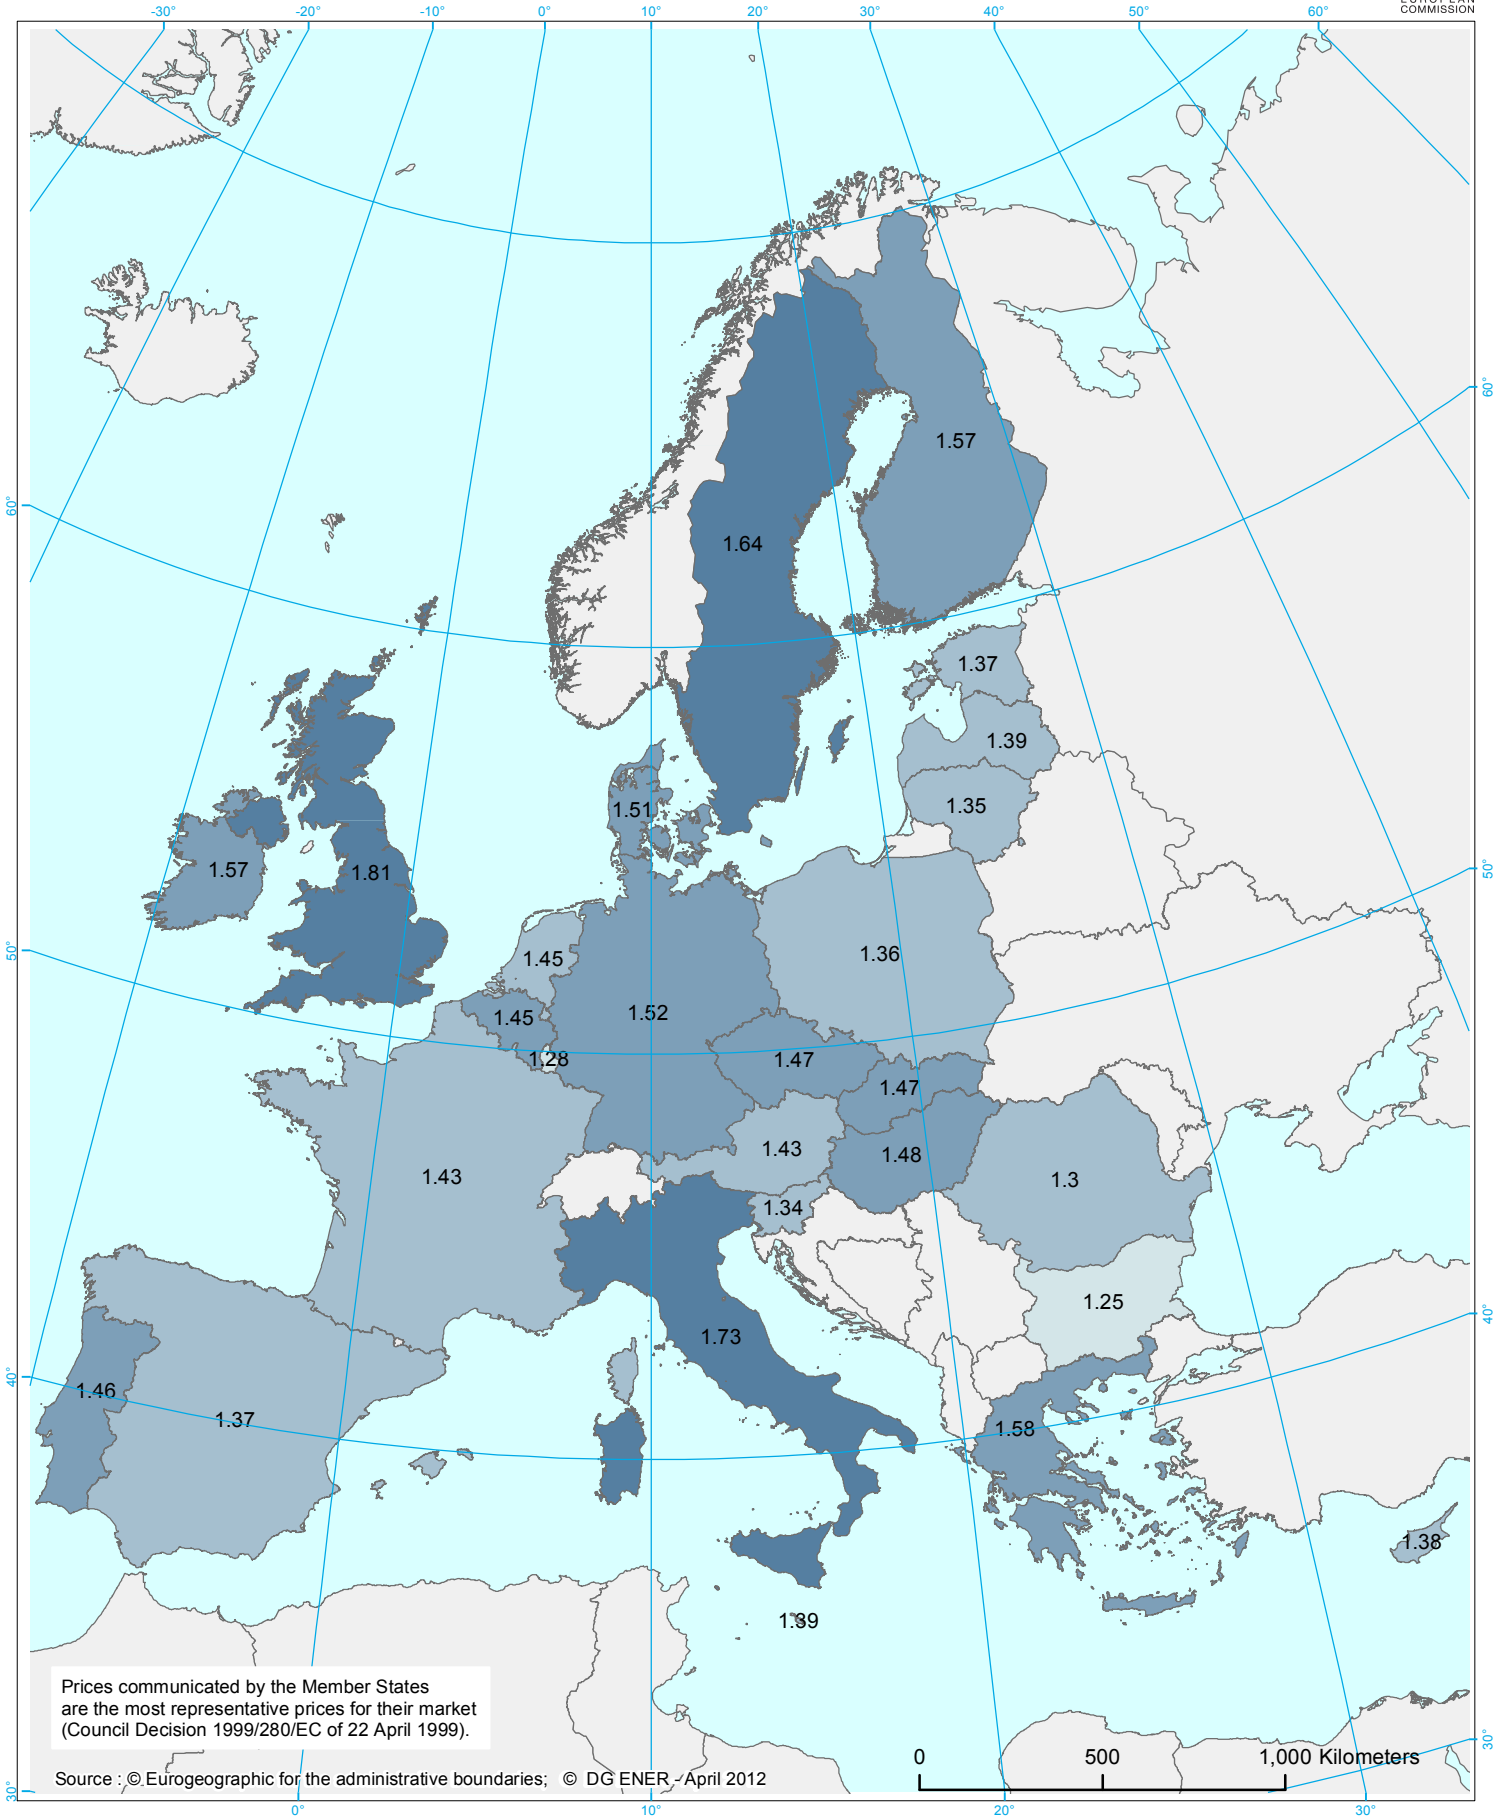

Consumer Prices per litre (€)

## Automotive Gas Oil (Diesel oil)

Prices at : 23/04/2012

Prices communicated by the Member States are the most representative prices for their market (Council Decision 1999/280/EC of 22 April 1999).

Source : © Eurogeographic for the administrative boundaries; © DG ENER - April 2012

0 500 1,000 Kilometers