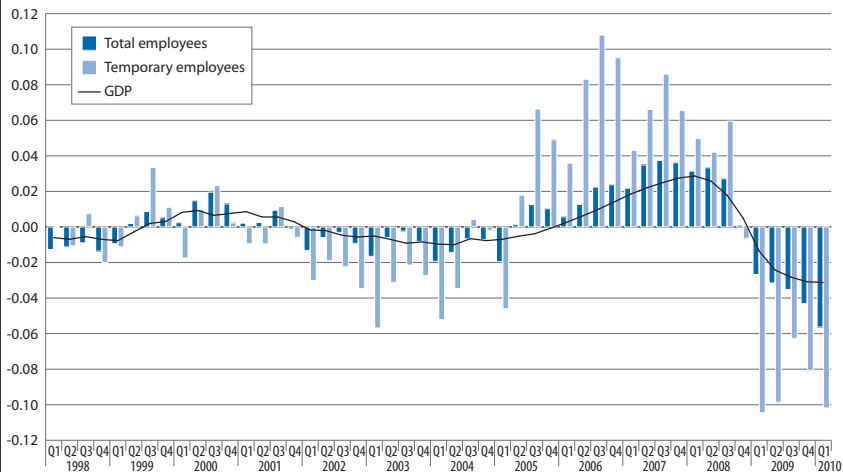

Chart 36: Cyclical fluctuations - Spain

Source: Eurostat. DG EMPL calculations using the HP filter with lambda = 1600.