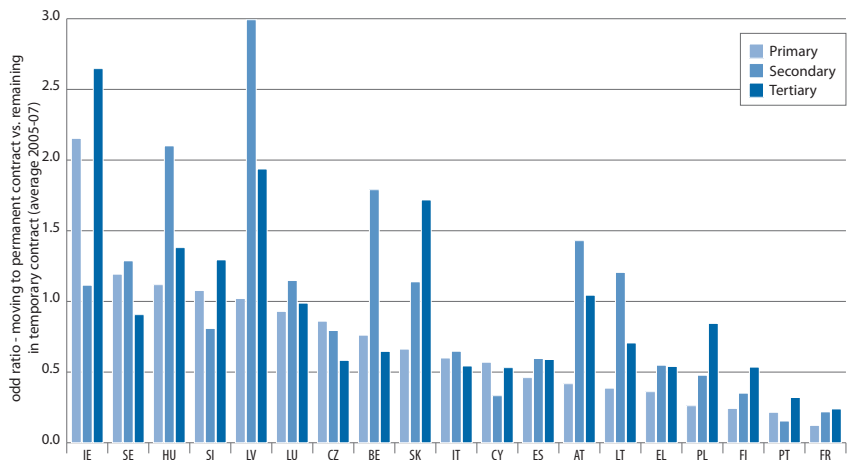

**Chart 32: Transition rates from temporary to permanent contracts, by education level**

*Source:* DG EMPL calculations based on the anonymised microdata set of SILC.

*Notes:* 2006-2007 averages for AT, CY, CZ, FI, HU, LT, LV, PL, SE, SI and SK; 2005 only for IE and 2006 only for SK.