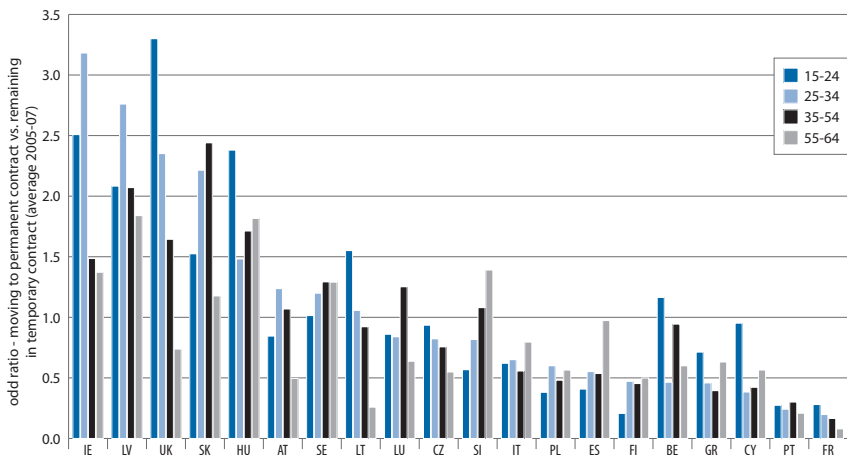

**Chart 31: Transition rates from temporary to permanent contracts, by age group**

Source: DG EMPL calculations based on the anonymised microdata set of SILC.

Notes: 2006-2007 averages for AT, BE, CY, CZ, FI, HU, LT, LV, PL, SE, SI, SK and UK; average of years 2005 and 2007 for PT, 2006 only for IE.