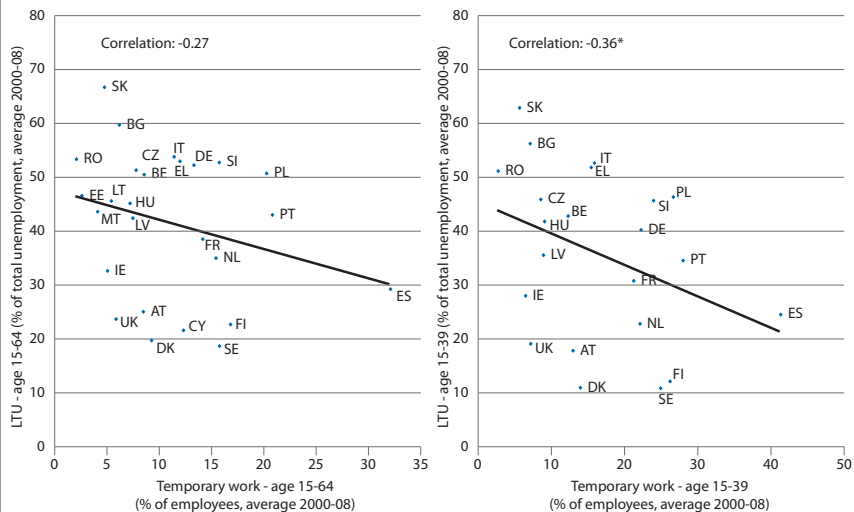

Chart 28: Temporary work and Long-Term Unemployment (LTU) in the EU

Source: Eurostat. DG EMPL calculations.

Notes: Long-term unemployed covers 12 months and more in unemployment.

*: correlation coefficient statistically significant at 10%.