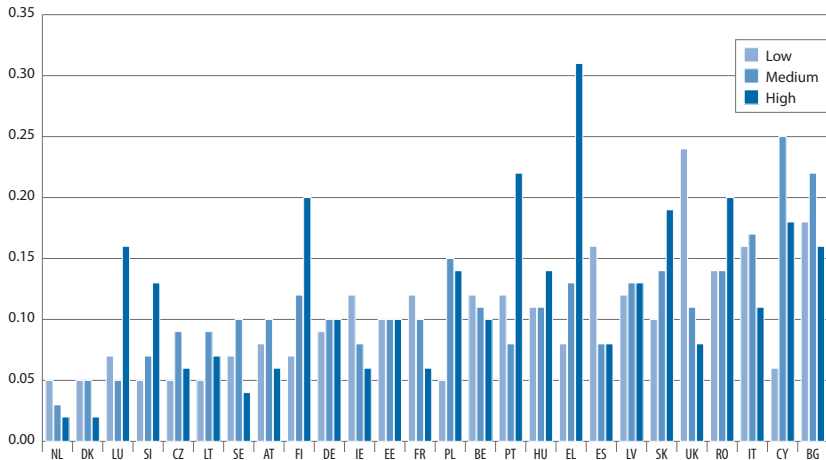

Chart 21: Share of youth not in education, employment or training (NEET) in 2007 - education breakdown

Ranking of countries based on ascending order of the share of total NEET.

Source: LFS anonymised microdata set. DG EMPL calculations.

Sample restricted to youth aged 15 to 24 years.