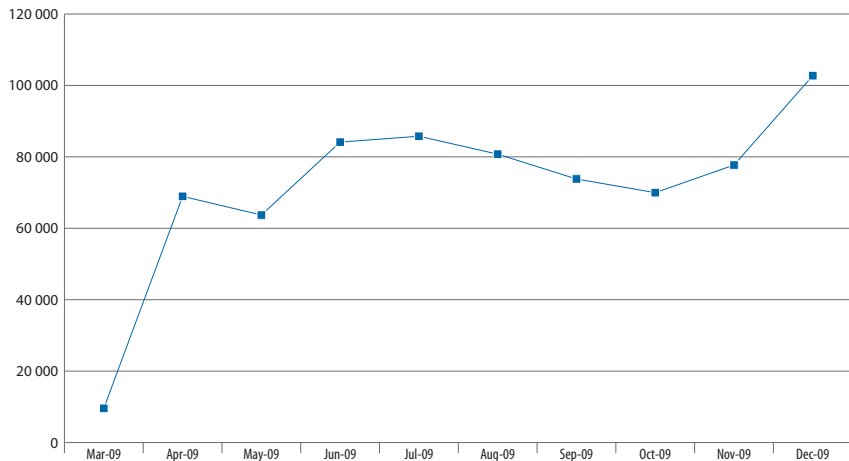

Chart 23: **New recipients (entrants) of temporary suspension of employment, Romania, Mar 09–Dec 09**

Source: NIS - collected from administrative data sources.