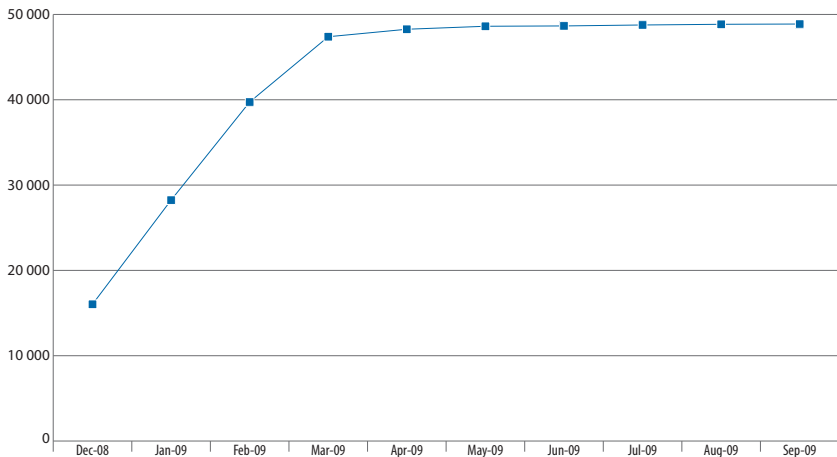

**Chart 22: Cumulative number of recipients of temporarily reduced working time benefits (Werktijdverkorting), the Netherlands, Dec-08–Sep-09**

*Source: Dutch Ministry of Social Affairs and Employment.*